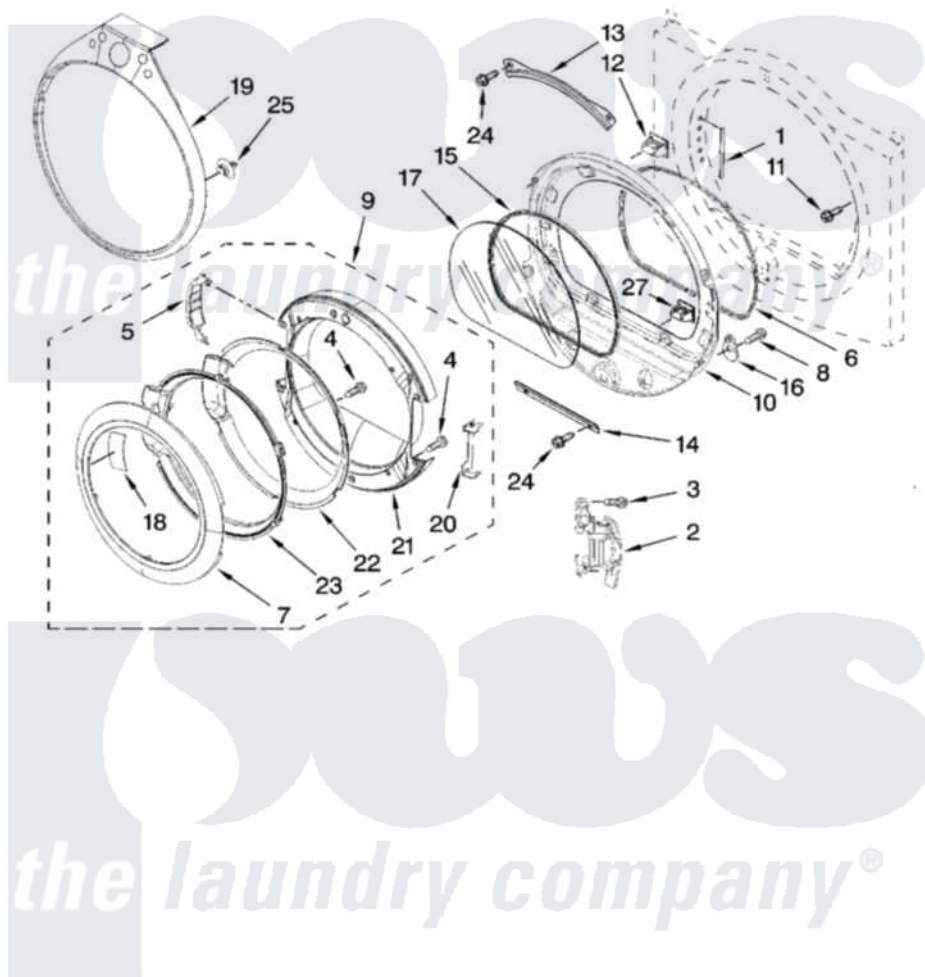

Whirlpool WED9500TU0 04 - DOOR PARTS, OPTIONAL PARTS (NOT INCLUDED)

DOOR PARTS
For Models: WED9500TU0
(Ultimate Silver)

W10134729

7

Whirlpool [Residential Whirlpool WED9500TU0 Dryer Parts](#) Parts Diagram 04 - DOOR PARTS, OPTIONAL PARTS (NOT INCLUDED)

[Click on the part number to view part](#)

Item	Original Part Number	Replaced By	Status	Part Description
1	W10085230			Label, Hinge Hole Cover
2	8577250	W10139920		Door Hinge Assembly
3	W10017850	280203		Screw-Kit
4	9742177			Screw, 8-18 X .625
5	8578153	W10180119		Cover-Hinge, Stationary Cover Hinge
"	BLANK		Not Available	(Following Parts Not Included)
"	8578152	W10181197		Cover Hinge
6	8577821	W10139457		Seal-Door Handle, Ring Door
7	W10048070	8579502		Handle, Door
8	3393008	308685		Side Trim)
9	8579520	W10180115		Door Assembly
10	8578229			Door Assembly
11	355515			Screw, 8-18 X 11/16
12	3398175	279570		Latch