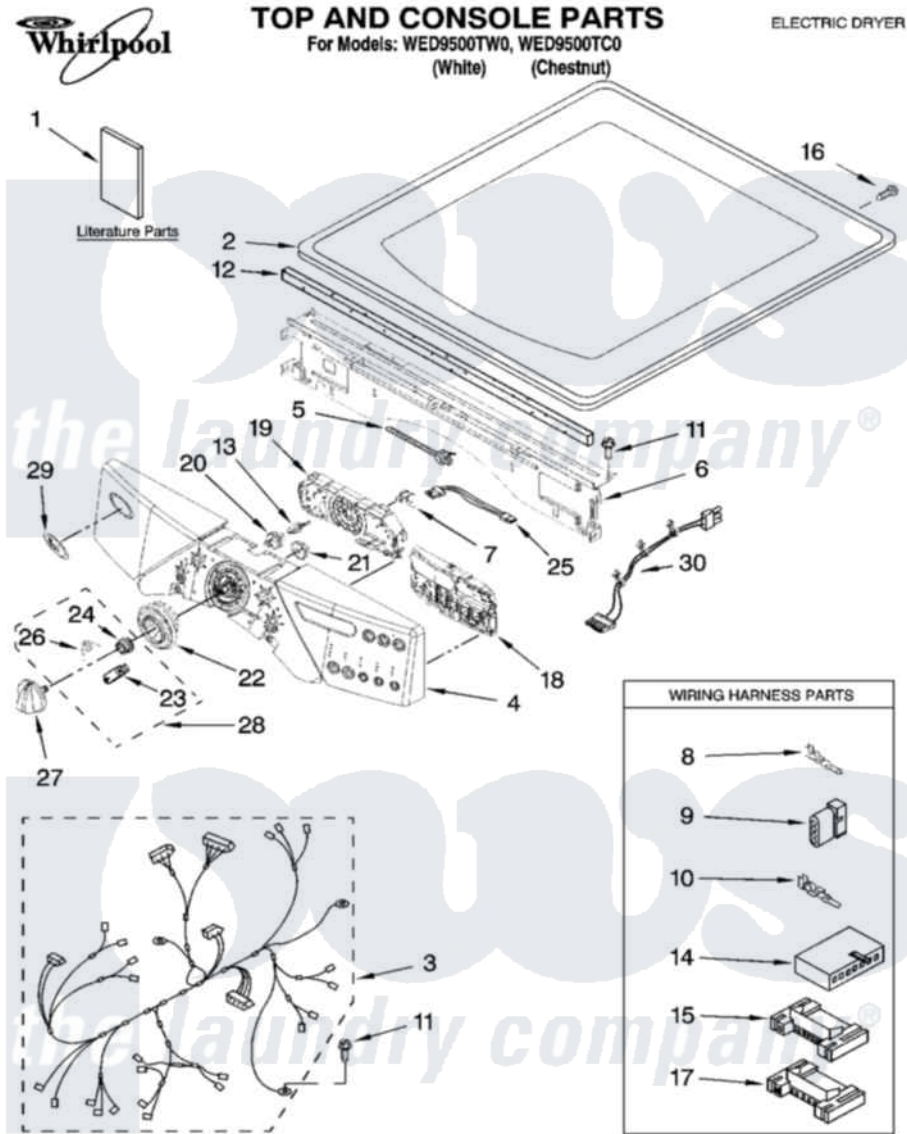

Whirlpool WED9500TW0 01 - TOP AND CONSOLE PARTS

12-07 Litho in U.S.A.(LT)

1

Part No. W10163412 Rev. A

Whirlpool Residential Whirlpool WED9500TW0 Dryer Parts Parts Diagram 01 - TOP AND CONSOLE PARTS
 Click on the part number to view part

Item	Original Part Number	Replaced By	Status	Part Description
1	W10122319		Not Available	Use & Care Guide
"	W10050531		Not Available	Tech Sheet
"	W10122321		Not Available	Guide, Quick Start
"	W10139322		Not Available	TIP SHEET DRYER STEAM
"	W10134980		Not Available	Installation, Diagonostic Guide
2	8519251	W10117263		Top
"	W10140291			Top
3	W10110984			Harness, Main
4	W10153649			Panel, Console
"	W10177358			Panel, Console
5	3391018			Tie Cable
6	W10006840	W10215656		Bracket, Console
7	W10112268			Clip-Harness
8	94614			Terminal
9	3936144			Do-It-Yourself Repair Manuals
10	94613	596797		Terminal

11	3390647	488729	Screw
12	W10112267		Foam-Seal Control Bracket
13	W10030070	W10012480	Kit
14	3936150		Connector, 7-Circuit
15	3395683		Receptacle, Multi-Terminal
16	8281225		Screw, 8-18 X 1/2
17	2203186		Connector, 5-Circuit
18	W10137338	W10294630	Kit
19	W10121375		User Interface
20	W10012430		Encoder, Wheel Kit.
21	W10012440		Retainer-Snap
22	W10012410		Knob, Light Ring
23	W10012810	280230	Encoder, Wheel Kit.
24	W10012460	280230	Encoder, Wheel Kit.
25	W10095960		Harness, Communication
26	W10012820	280230	Encoder, Wheel Kit.
27	W10116702		Knob, Control
"	W10153664		Knob, Control
28	280230		Encoder, Wheel Kit.
29	W10117943	8303811	Badge, Assembly
30	W10110976		Cube, Cable