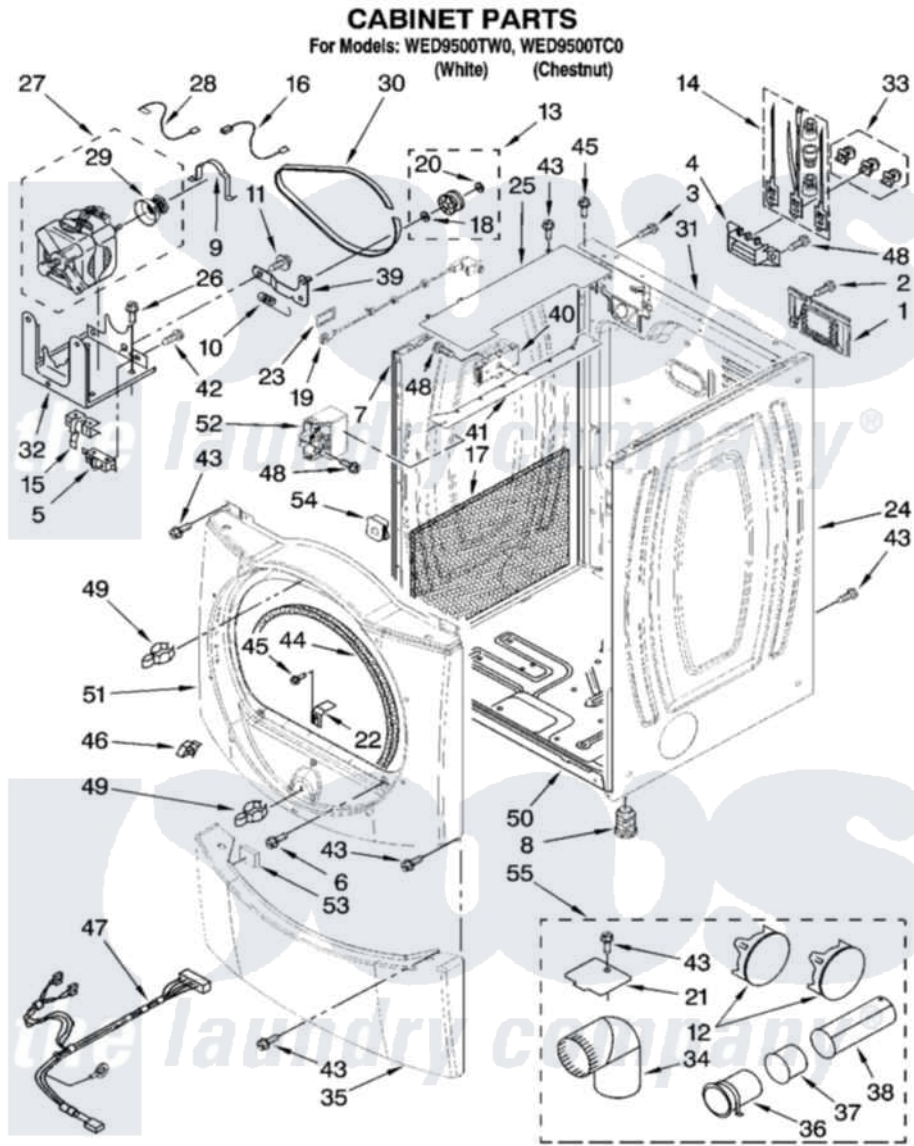

Whirlpool WED9500TW0 02 - CABINET PARTS

W10163412

3

Whirlpool [Residential Whirlpool WED9500TW0 Dryer Parts](#) Parts Diagram 02 - CABINET PARTS
Click on the part number to view part

Item	Original Part Number	Replaced By	Status	Part Description
1	8576583	W10119283		Cover, Terminal Block
2	3390814	90767		Screw, 8A X 3/8 HeX Washer Head Tapping
3	697776	4331106		Screw, No.10-32 X 7/16
4	3397659			Block, Terminal
5	3394881	279782		Switch-Lid
6	3357011	308685		Side Trim)
7	W10138989	W10117272		Panel
"	W10139000	W10156769		Panel
8	3392100	49621		Feet-Leveling
"	279810			Foot-Optional
9	660658			Clamp, Motor Mounting 343481 685441
10	3387374			Spring, Idler
11	3389420			Retainer-Idler 1/4-20 X 1/16
12	697750	W10470674		Dryer Exhaust Kit
"	W10136988			Plug, Multivent