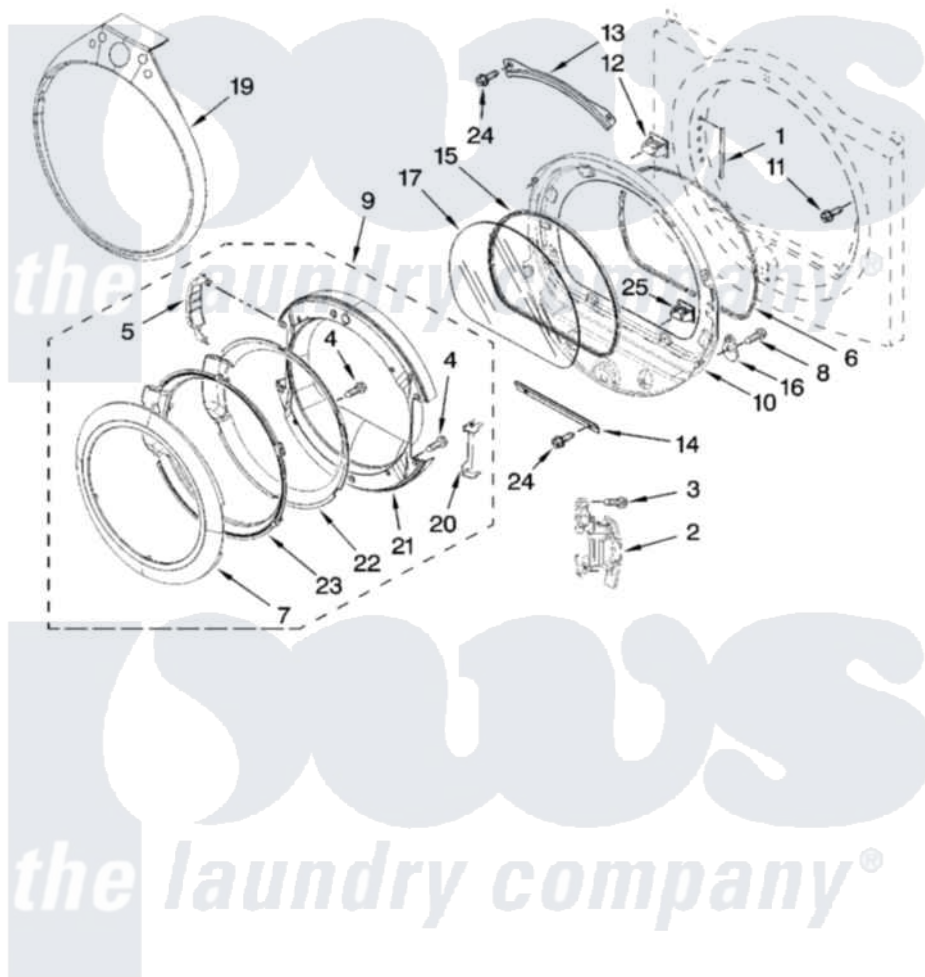

# Whirlpool WED9500TW0 04 - DOOR PARTS, OPTIONAL PARTS (NOT INCLUDED)

## DOOR PARTS For Models: WED9500TW0, WED9500TC0 (White) (Chestnut)

W10163412

7

Whirlpool [Residential Whirlpool WED9500TW0 Dryer Parts](#) Parts Diagram 04 - DOOR PARTS, OPTIONAL PARTS (NOT INCLUDED)

[Click on the part number to view part](#)

Item	Original Part Number	Replaced By	Status	Part Description
1	<a href="#">W10085210</a>			Label-Hinge Hole Cover Front Panel
"	<a href="#">W10085230</a>			Label, Hinge Hole Cover
2	<a href="#">W10139920</a>			Door Hinge Assembly
3	<a href="#">W10159996</a>			Screw, 10-24 X 25/64
4	<a href="#">9742177</a>			Screw, 8-18 X .625
5	8578153	<a href="#">W10180119</a>		Cover-Hinge, Stationary Cover Hinge
"	BLANK		Not Available	(Following Parts Not Included)
"	8578152	<a href="#">W10181197</a>		Cover Hinge
6	<a href="#">W10139457</a>			Seal-Door Handle, Ring Door
7	<a href="#">8579502</a>			Handle, Door
"	<a href="#">8579503</a>			HANdle-Ring And Pad Assembly
8	3393008	<a href="#">308685</a>		Side Trim )
9	8579520	<a href="#">W10180115</a>		Door Assembly