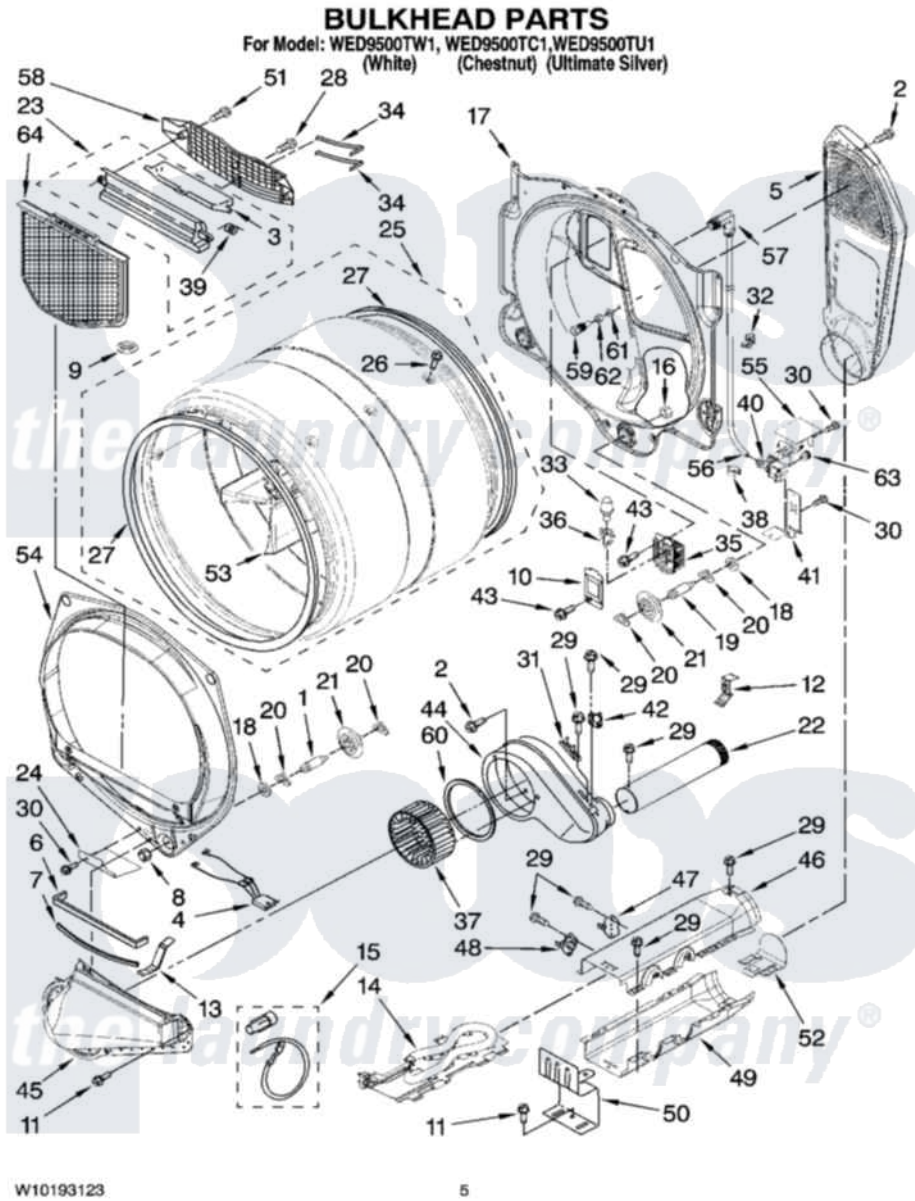

Whirlpool WED9500TW1 03 - BULKHEAD PARTS

Whirlpool Residential Whirlpool WED9500TW1 Dryer Parts Parts Diagram 03 - BULKHEAD PARTS
Click on the part number to view part

Item	Original Part Number	Replaced By	Status	Part Description
1	8575324	W10359271		Shaft, Drum Roller Threads
2	3390647	488729		Screw
3	3394984	8563758		Door, Lint Screen
4	3406653			Harness, Sensor
5	697354	3387911		Duct-Air
6	697813			Seal, Outlet Housing
7	697814	697813		Seal, Outlet Housing
8	3934666	W10080210		Nut, 3/8 X 16
9	W10128544			Housing-Outlet
10	3402841	8532165		Lens, Drum Light
11	489463			Screw, 8-18 X 1/16
12	8572105			Retainer, Toe Panel
13	8066208			Clip-Exhaust
14	8544771			Heater Element
15	279457			Wire Kit, Terminal
16	W10001120	W10080190		Nut, 3/8-16