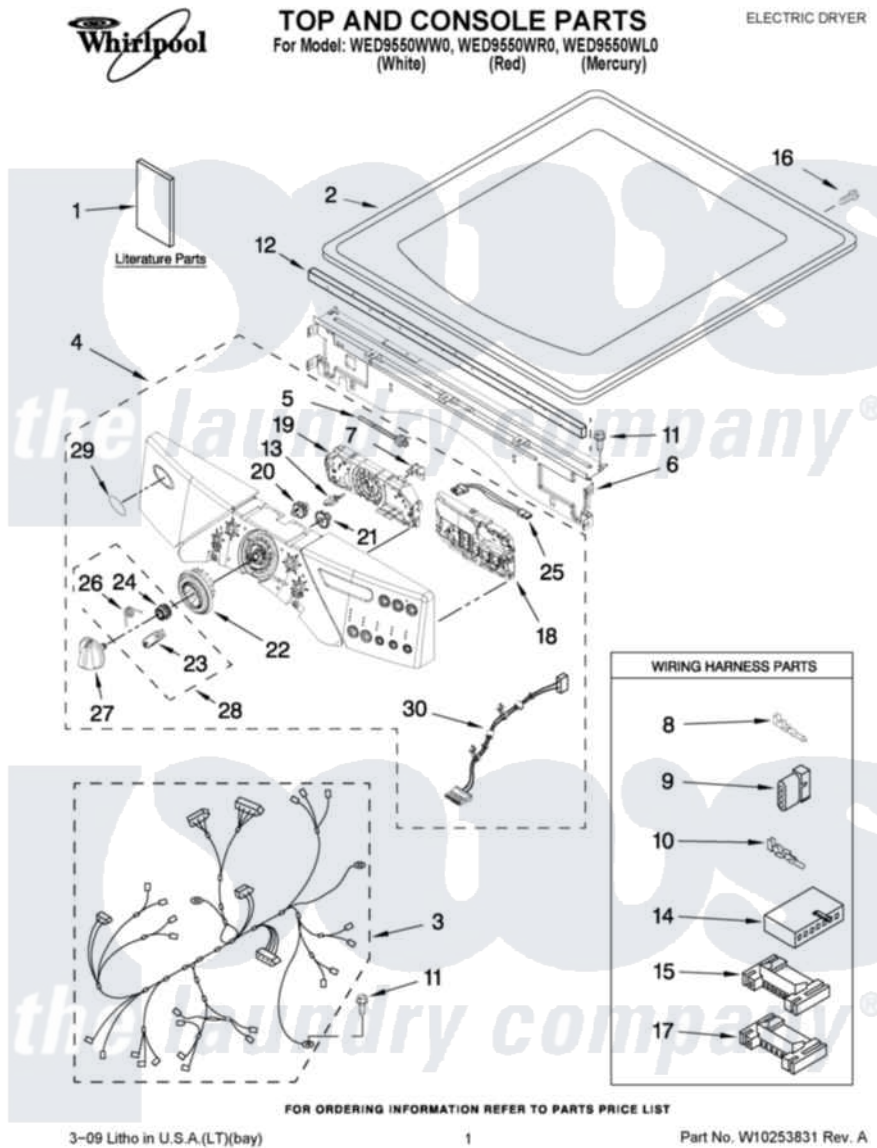

Whirlpool WED9550WL0 01 - TOP AND CONSOLE PARTS

Whirlpool Residential Whirlpool WED9550WL0 Dryer Parts Parts Diagram 01 - TOP AND CONSOLE PARTS
 Click on the part number to view part

Item	Original Part Number	Replaced By	Status	Part Description
1	W10244607			Use And Care Guide
"	W10251193		Not Available	TECH SHEET
"	W10224585		Not Available	INSTALLATION, INSTRUCTION
"	W10139322		Not Available	TIP SHEET DRYER STEAM
2	8519251	W10117263		Top
"	W10249738			Toe Panel
"	W10249739			Top
3	W10238916			Harness, Main
4	W10246596			Panel, Console
"	W10251606			Panel, Console
"	W10251598			Panel, Console
5	3391018			Tie Cable
6	W10215656			Bracket, Console
7	W10112268			Clip-Harness
8	94614			Terminal
9	3936144			Do-It-Yourself Repair Manuals

10	94613	596797	Terminal
11	3390647	488729	Screw
12	W10112267		Foam-Seal Control Bracket
13	W10030070	W10012480	Kit
14	3936150		Connector, 7-Circuit
15	3395683		Receptacle, Multi-Terminal
16	98139	303776	Screw
17	2203186		Connector, 5-Circuit
18	W10248084	W10294712	Kit
19	W10110658		User Interface
20	W10012430		Encoder, Wheel Kit.
21	W10012440		Retainer-Snap
22	W10250089		Knob, Light Ring
23	W10012810	280230	Encoder, Wheel Kit.
24	W10012460	280230	Encoder, Wheel Kit.
25	W10095960		Harness, Communication
26	W10012820	280230	Encoder, Wheel Kit.
27	W10190685		Knob, Control
28	280230		Encoder, Wheel Kit.
29	W10117943	8303811	Badge, Assembly
30	W10111020		Power Cable, User-Interface