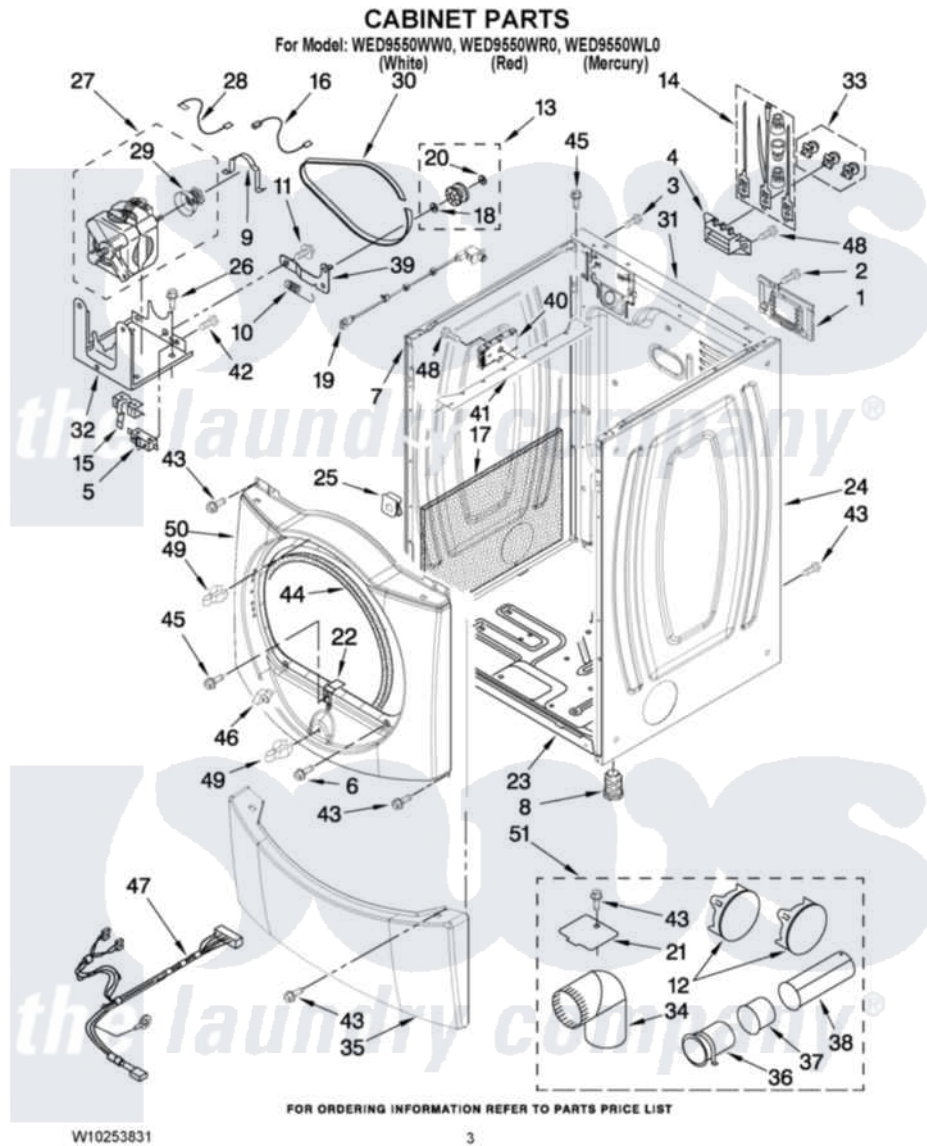

Whirlpool WED9550WL0 02 - CABINET PARTS

Whirlpool Residential Whirlpool WED9550WL0 Dryer Parts Parts Diagram 02 - CABINET PARTS
Click on the part number to view part

Item	Original Part Number	Replaced By	Status	Part Description
1	8576583	W10119283		Cover, Terminal Block
2	3390814	90767		Screw, 8A X 3/8 HeX Washer Head Tapping
3	8533974	4331106		Screw, No.10-32 X 7/16
4	3397659			Block, Terminal
5	3394881	279782		Switch-Lid
6	3357011	308685		Side Trim)
7	W10192435			Panel, Side
"	W10249768			Panel, Side
"	W10249727			Panel, Side
8	3392100	49621		Feet-Leveling
"	279810			Foot-Optional
9	W10121316			Plug, Multivent
10	3387374			Spring, Idler
11	3389420			Retainer-Idler 1/4-20 X 1/16
12	697750	W10470674		Dryer Exhaust Kit
"	W10151499	W10404617		Plug, Multivent