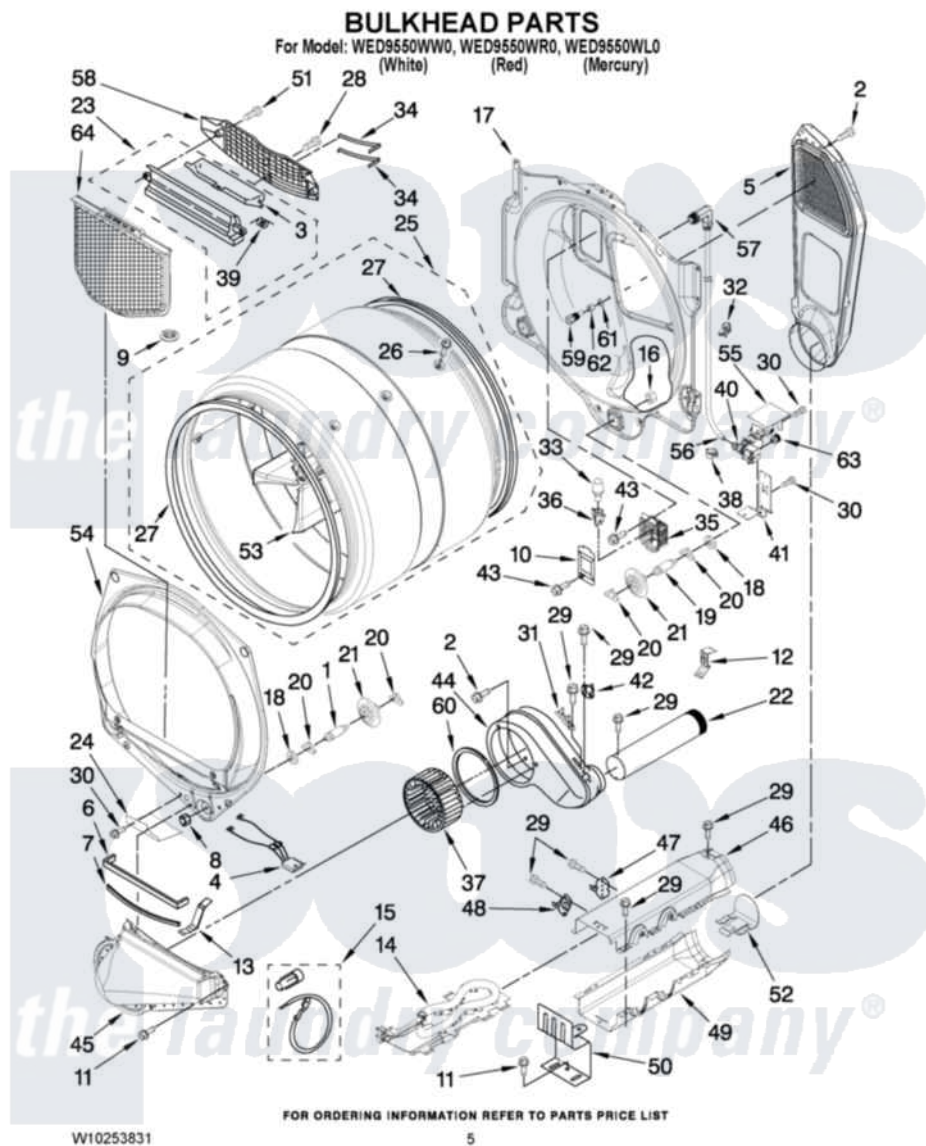

# Whirlpool WED9550WL0 03 - BULKHEAD PARTS

Whirlpool [Residential Whirlpool WED9550WL0 Dryer Parts](#) Parts Diagram 03 - BULKHEAD PARTS  
Click on the part number to view part

Item	Original Part Number	Replaced By	Status	Part Description
1	8575324	<a href="#">W10359271</a>		Shaft, Drum Roller Threads
2	3390647	<a href="#">488729</a>		Screw
3	3394984	<a href="#">8563758</a>		Door, Lint Screen
4	<a href="#">3406653</a>			Harness, Sensor
5	697354	<a href="#">3387911</a>		Duct-Air
6	<a href="#">697813</a>			Seal, Outlet Housing
7	697814	<a href="#">697813</a>		Seal, Outlet Housing
8	3934666	<a href="#">W10080210</a>		Nut, 3/8 X 16
9	<a href="#">W10128544</a>			Housing-Outlet
10	3402841	<a href="#">8532165</a>		Lens, Drum Light
11	<a href="#">489463</a>			Screw, 8-18 X 1/16
12	<a href="#">8572105</a>			Retainer, Toe Panel
13	<a href="#">8066208</a>			Clip-Exhaust
14	<a href="#">8544771</a>			Heater Element
15	<a href="#">279457</a>			Wire Kit, Terminal
16	W10001120	<a href="#">W10080190</a>		Nut, 3/8-16