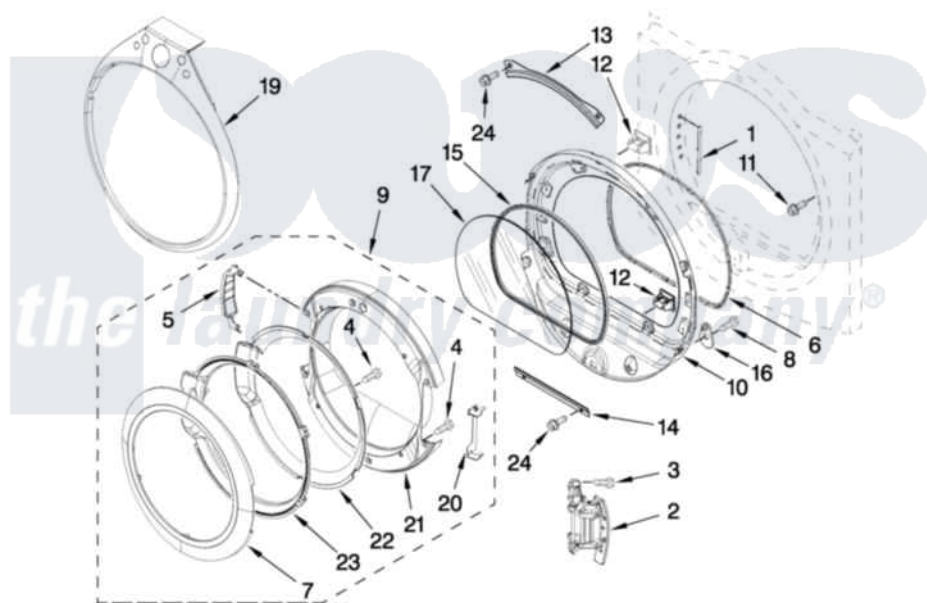

Whirlpool WED9550WL0 04 - DOOR PARTS

DOOR PARTS

For Model: WED9550WW0 (White) WED9550WR0 (Red) WED9550WL0 (Mercury)

W10253831

FOR ORDERING INFORMATION REFER TO PARTS PRICE LIST

7

Whirlpool [Residential Whirlpool WED9550WL0 Dryer Parts](#) Parts Diagram 04 - DOOR PARTS
 Click on the part number to view part

Item	Original Part Number	Replaced By	Status	Part Description
1	W10085210			Label-Hinge Hole Cover Front Panel
2	W10139920			Door Hinge Assembly
3	W10159996			Screw, 10-24 X 25/64
4	9742177			Screw, 8-18 X .625
5	W10180119			Cover-Hinge, Stationary Cover Hinge
"	W10181197			Cover Hinge
6	W10139457			Seal-Door Handle, Ring Door
7	8579502			Handle, Door
8	3393008	308685		Side Trim)
9	W10180115			Door Assembly
10	8578229			Door Assembly
11	355515			Screw, 8-18 X 11/16
12	690081	279570		Latch
13	8519356			Retainer-Window
14	8519354			Retainer-Window

15	8579662		Gasket, Window
16	W10048910		Screw-Plug
17	8566254		Glass-Window
19	W10246600		Tear-Drop Trim And Clip Assembly
"	W10249767		Tear-Drop Trim And Clip Assembly
"	W10249765		Tear-Drop Trim And Clip Assembly
20	W10180120		Shield, Door
21	W10180118		Door, Intermediate
22	W10180117		Door Mask
23	8578155		Door Screen
24	3393258	3373329D	Screw