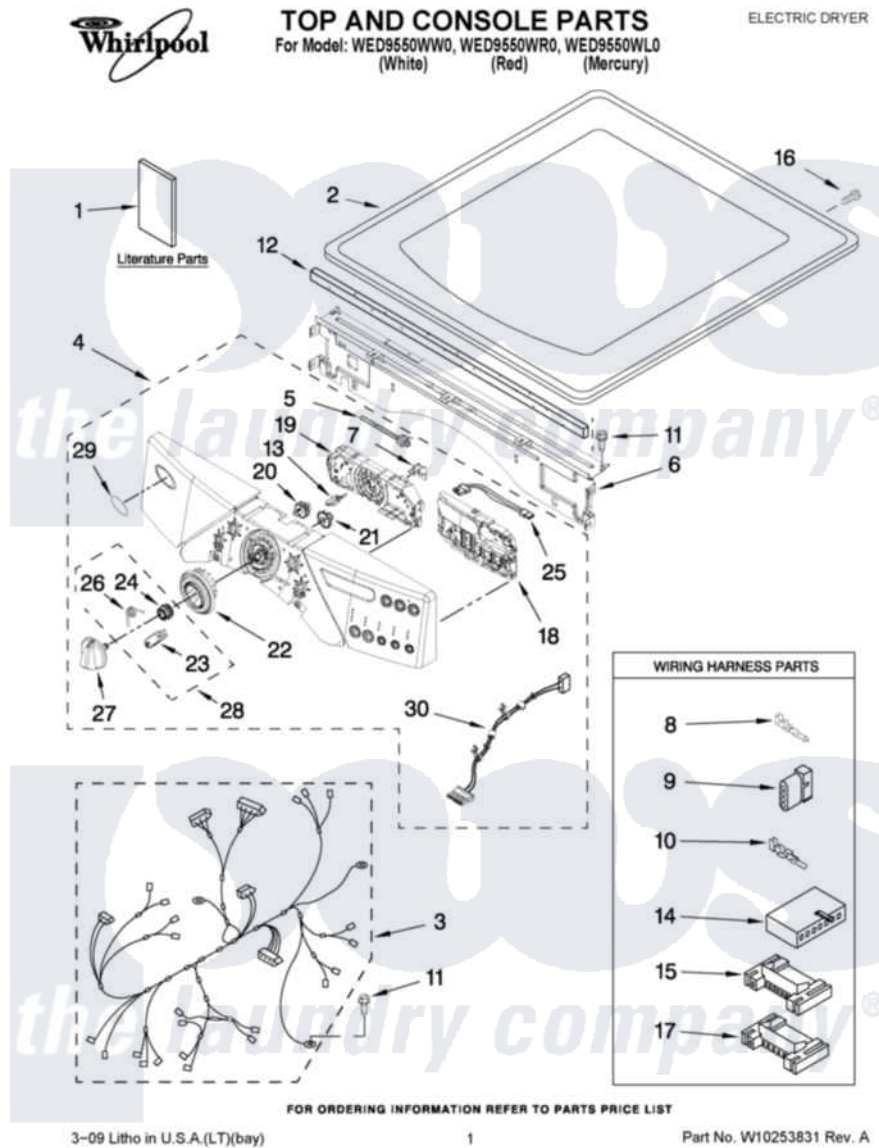

Whirlpool WED9550WR0 01 - TOP AND CONSOLE PARTS

Whirlpool Residential Whirlpool WED9550WR0 Dryer Parts Parts Diagram 01 - TOP AND CONSOLE PARTS
 Click on the part number to view part

Item	Original Part Number	Replaced By	Status	Part Description
1	W10244607			Use And Care Guide
"	W10251193		Not Available	TECH SHEET
"	W10224585		Not Available	INSTALLATION, INSTRUCTION
"	W10139322		Not Available	TIP SHEET DRYER STEAM
2	8519251	W10117263		Top
"	W10249738			Toe Panel
"	W10249739			Top
3	W10238916			Harness, Main
4	W10246596			Panel, Console
"	W10251606			Panel, Console
"	W10251598			Panel, Console
5	3391018			Tie Cable
6	W10215656			Bracket, Console
7	W10112268			Clip-Harness
8	94614			Terminal
9	3936144			Do-It-Yourself Repair Manuals

10	94613	596797	Terminal
11	3390647	488729	Screw
12	W10112267		Foam-Seal Control Bracket
13	W10030070	W10012480	Kit
14	3936150		Connector, 7-Circuit
15	3395683		Receptacle, Multi-Terminal
16	98139	303776	Screw
17	2203186		Connector, 5-Circuit
18	W10248084	W10294712	Kit
19	W10110658		User Interface
20	W10012430		Encoder, Wheel Kit.
21	W10012440		Retainer-Snap
22	W10250089		Knob, Light Ring
23	W10012810	280230	Encoder, Wheel Kit.
24	W10012460	280230	Encoder, Wheel Kit.
25	W10095960		Harness, Communication
26	W10012820	280230	Encoder, Wheel Kit.
27	W10190685		Knob, Control
28	280230		Encoder, Wheel Kit.
29	W10117943	8303811	Badge, Assembly
30	W10111020		Power Cable, User-Interface