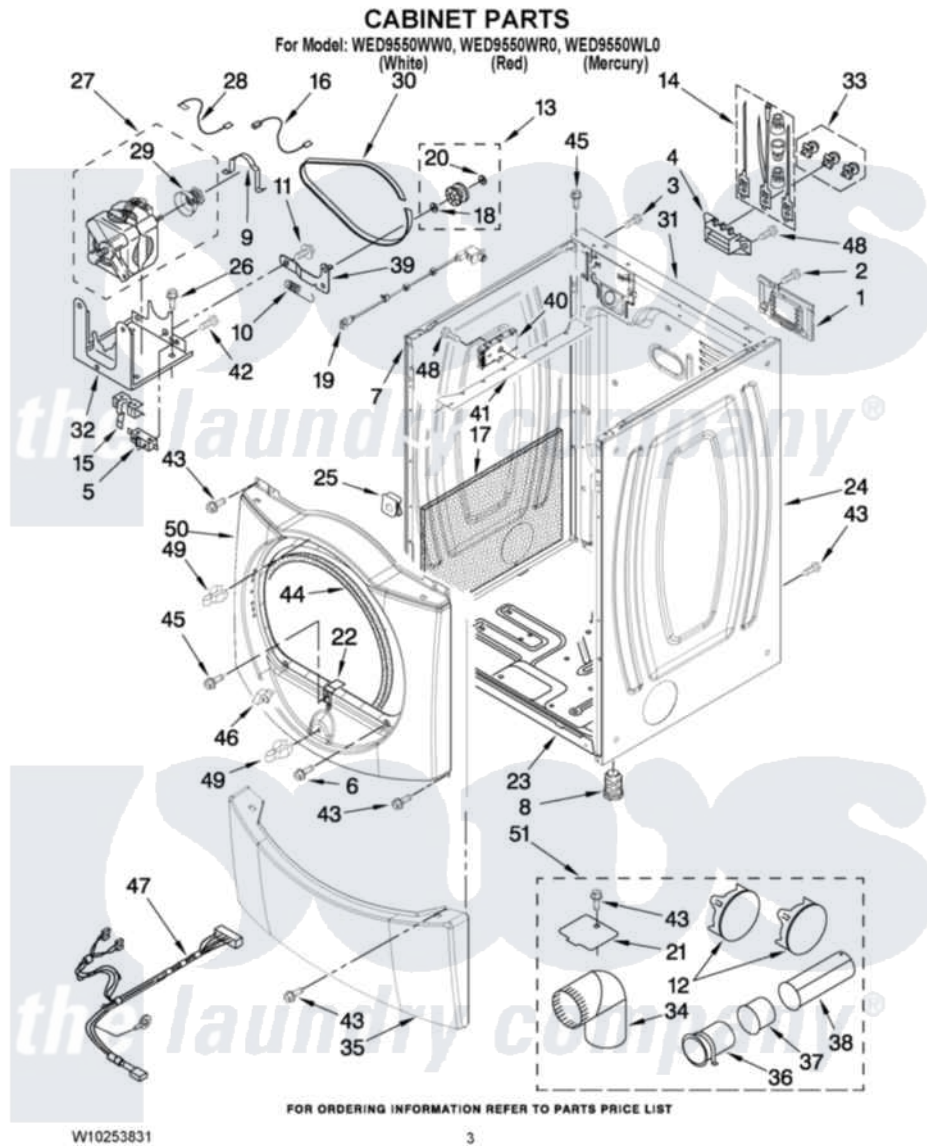

Whirlpool WED9550WR0 02 - CABINET PARTS

Whirlpool [Residential Whirlpool WED9550WR0 Dryer Parts](#) Parts Diagram 02 - CABINET PARTS
Click on the part number to view part

Item	Original Part Number	Replaced By	Status	Part Description
1	8576583	W10119283		Cover, Terminal Block
2	3390814	90767		Screw, 8A X 3/8 HeX Washer Head Tapping
3	8533974	4331106		Screw, No.10-32 X 7/16
4	3397659			Block, Terminal
5	3394881	279782		Switch-Lid
6	3357011	308685		Side Trim)
7	W10192435			Panel, Side
"	W10249768			Panel, Side
"	W10249727			Panel, Side
8	3392100	49621		Feet-Leveling
"	279810			Foot-Optional
9	W10121316			Plug, Multivent
10	3387374			Spring, Idler
11	3389420			Retainer-Idler 1/4-20 X 1/16
12	697750	W10470674		Dryer Exhaust Kit
"	W10151499	W10404617		Plug, Multivent