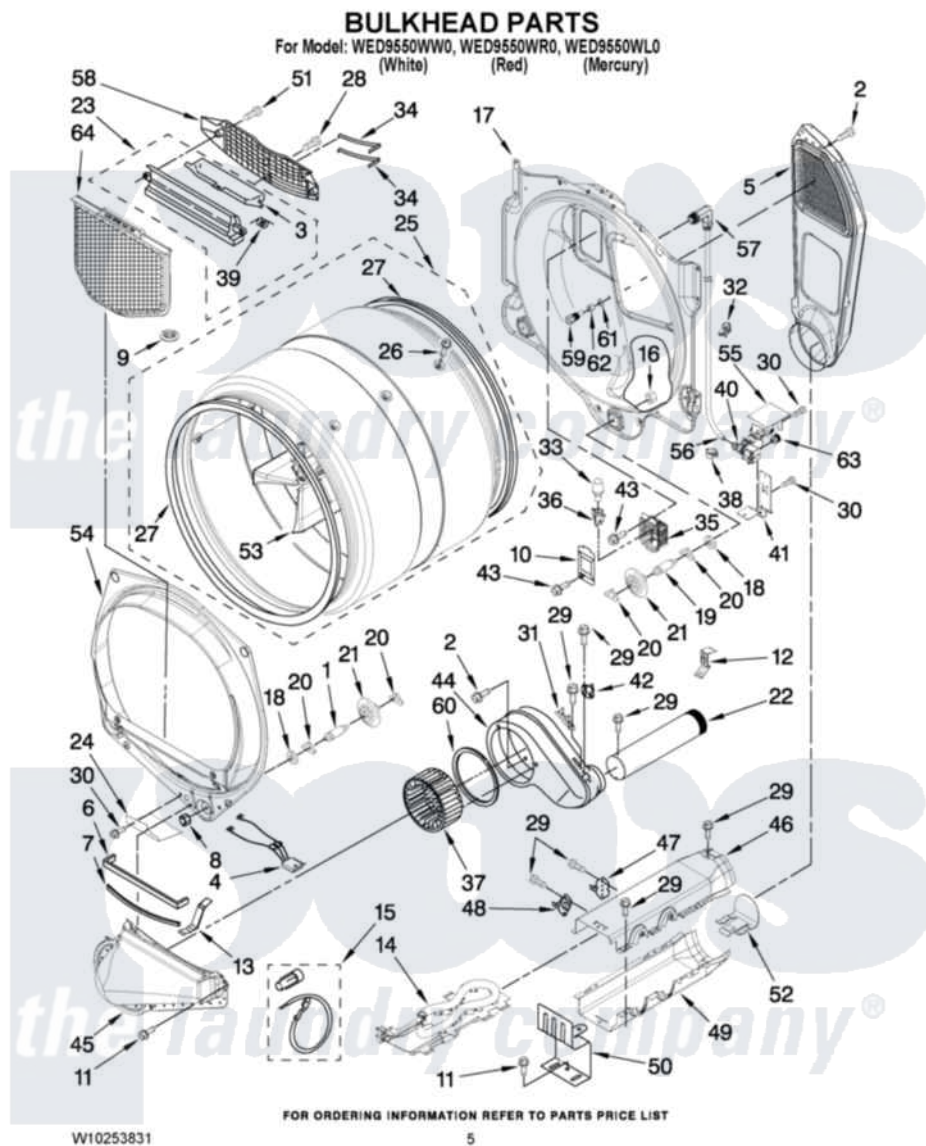

Whirlpool WED9550WR0 03 - BULKHEAD PARTS

Whirlpool Residential Whirlpool WED9550WR0 Dryer Parts Parts Diagram 03 - BULKHEAD PARTS
Click on the part number to view part

Item	Original Part Number	Replaced By	Status	Part Description
1	8575324	W10359271		Shaft, Drum Roller Threads
2	3390647	488729		Screw
3	3394984	8563758		Door, Lint Screen
4	3406653			Harness, Sensor
5	697354	3387911		Duct-Air
6	697813			Seal, Outlet Housing
7	697814	697813		Seal, Outlet Housing
8	3934666	W10080210		Nut, 3/8 X 16
9	W10128544			Housing-Outlet
10	3402841	8532165		Lens, Drum Light
11	489463			Screw, 8-18 X 1/16
12	8572105			Retainer, Toe Panel
13	8066208			Clip-Exhaust
14	8544771			Heater Element
15	279457			Wire Kit, Terminal
16	W10001120	W10080190		Nut, 3/8-16