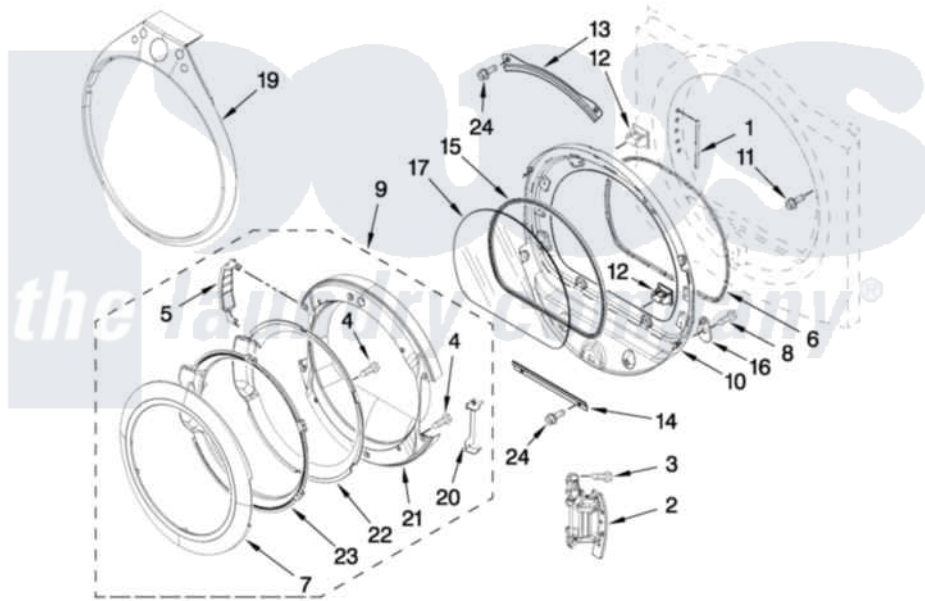

Whirlpool WED9550WR0 04 - DOOR PARTS

DOOR PARTS

For Model: WED9550WW0 (White) WED9550WR0 (Red) WED9550WL0 (Mercury)

W10253831

FOR ORDERING INFORMATION REFER TO PARTS PRICE LIST

7

Whirlpool [Residential Whirlpool WED9550WR0 Dryer Parts](#) Parts Diagram 04 - DOOR PARTS
 Click on the part number to view part

Item	Original Part Number	Replaced By	Status	Part Description
1	W10085210			Label-Hinge Hole Cover Front Panel
2	W10139920			Door Hinge Assembly
3	W10159996			Screw, 10-24 X 25/64
4	9742177			Screw, 8-18 X .625
5	W10180119			Cover-Hinge, Stationary Cover Hinge
"	W10181197			Cover Hinge
6	W10139457			Seal-Door Handle, Ring Door
7	8579502			Handle, Door
8	3393008	308685		Side Trim)
9	W10180115			Door Assembly
10	8578229			Door Assembly
11	355515			Screw, 8-18 X 11/16
12	690081	279570		Latch
13	8519356			Retainer-Window
14	8519354			Retainer-Window

15	8579662		Gasket, Window
16	W10048910		Screw-Plug
17	8566254		Glass-Window
19	W10246600		Tear-Drop Trim And Clip Assembly
"	W10249767		Tear-Drop Trim And Clip Assembly
"	W10249765		Tear-Drop Trim And Clip Assembly
20	W10180120		Shield, Door
21	W10180118		Door, Intermediate
22	W10180117		Door Mask
23	8578155		Door Screen
24	3393258	3373329D	Screw