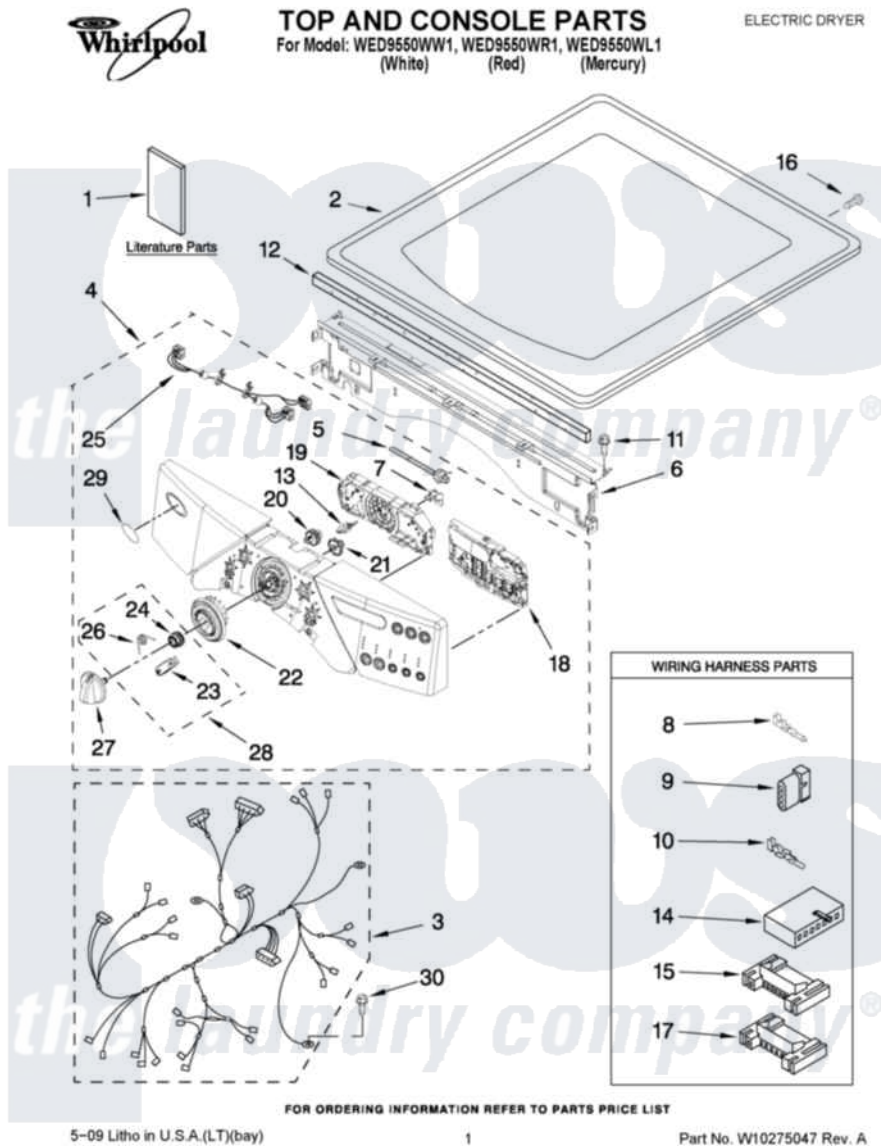

# Whirlpool WED9550WR1 01 - TOP AND CONSOLE PARTS

Whirlpool Residential Whirlpool WED9550WR1 Dryer Parts Parts Diagram 01 - TOP AND CONSOLE PARTS  
 Click on the part number to view part

Item	Original Part Number	Replaced By	Status	Part Description
1	<a href="#">W10244607</a>			Use And Care Guide
"	W10258368		Not Available	TECH SHEET
"	W10255468		Not Available	INSTALLATION, DIAGNOSTIC GUIDE
2	3980634	<a href="#">W10117263</a>		Top
"	<a href="#">W10249738</a>			Toe Panel
"	<a href="#">W10249739</a>			Top
3	<a href="#">W10111068</a>			Harness, Main
4	<a href="#">W10255229</a>			Panel, Console
"	<a href="#">W10255231</a>			Panel, Console
"	<a href="#">W10255230</a>			Panel, Console
5	<a href="#">3391018</a>			Tie Cable
6	<a href="#">W10215656</a>			Bracket, Console
7	<a href="#">W10112268</a>			Clip-Harness
8	<a href="#">94614</a>			Terminal
9	<a href="#">3936144</a>			Do-It-Yourself Repair Manuals
10	94613	<a href="#">596797</a>		Terminal

11	3390647	<a href="#">488729</a>	Screw
12	<a href="#">W10112267</a>		Foam-Seal Control Bracket
13	W10030070	<a href="#">W10012480</a>	Kit
14	<a href="#">3936150</a>		Connector, 7-Circuit
15	<a href="#">3395683</a>		Receptacle, Multi-Terminal
16	98139	<a href="#">303776</a>	Screw
17	<a href="#">2203186</a>		Connector, 5-Circuit
18	W10255236	<a href="#">W10294715</a>	Kit
19	<a href="#">W10110658</a>		User Interface
20	<a href="#">W10012430</a>		Encoder, Wheel Kit.
21	<a href="#">W10012440</a>		Retainer-Snap
22	<a href="#">W10250089</a>		Knob, Light Ring
23	W10012810	<a href="#">280230</a>	Encoder, Wheel Kit.
24	W10012460	<a href="#">280230</a>	Encoder, Wheel Kit.
25	<a href="#">W10242906</a>		Harness, Communication
26	W10012820	<a href="#">280230</a>	Encoder, Wheel Kit.
27	<a href="#">W10190685</a>		Knob, Control
28	<a href="#">280230</a>		Encoder, Wheel Kit.
29	W10117943	<a href="#">8303811</a>	Badge, Assembly
30	<a href="#">693995</a>		Screw, Hex Head