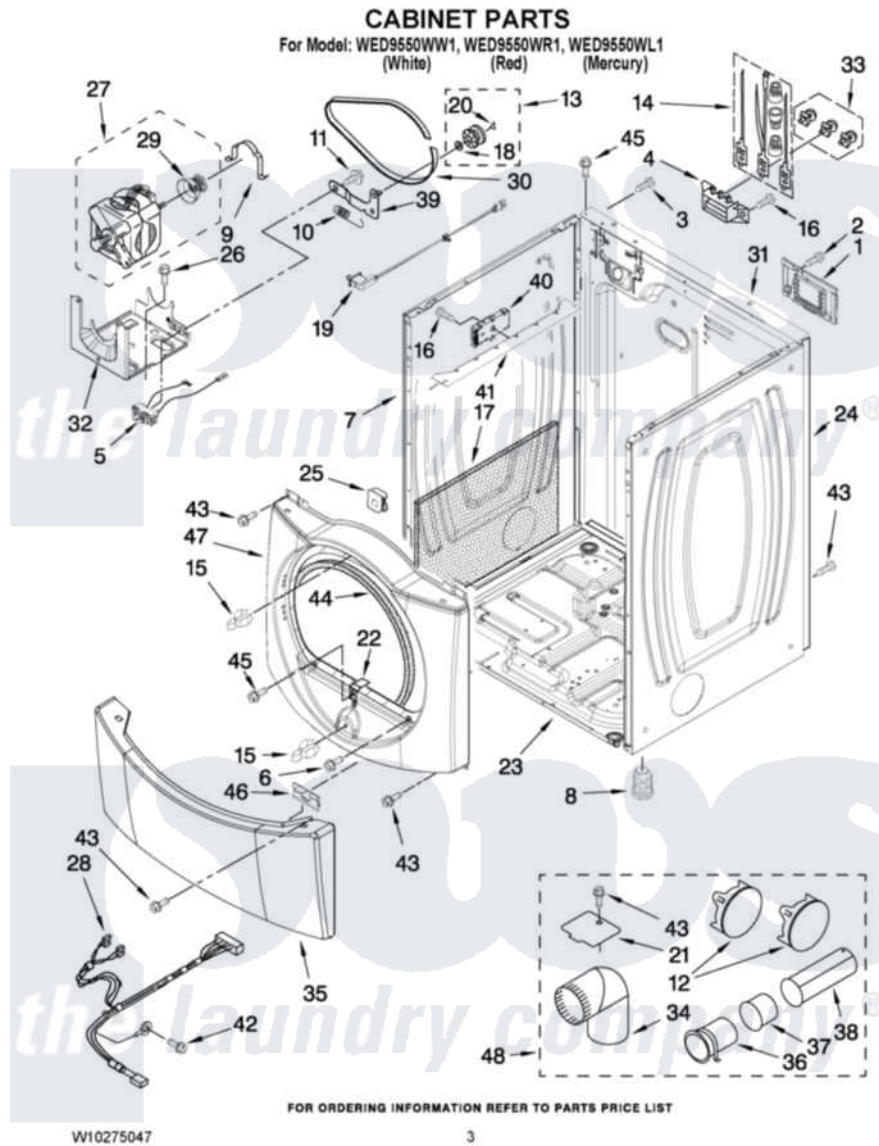

# Whirlpool WED9550WR1 02 - CABINET PARTS

Whirlpool Residential Whirlpool WED9550WR1 Dryer Parts Parts Diagram 02 - CABINET PARTS  
Click on the part number to view part

Item	Original Part Number	Replaced By	Status	Part Description
1	8576583	<a href="#">W10119283</a>		Cover, Terminal Block
2	3390814	<a href="#">90767</a>		Screw, 8A X 3/8 HeX Washer Head Tapping
3	8533974	<a href="#">4331106</a>		Screw, No.10-32 X 7/16
4	<a href="#">3397659</a>			Block, Terminal
5	W10246525	<a href="#">W10314253</a>		Switch, Assembly Broken Belt
6	3357011	<a href="#">308685</a>		Side Trim )
7	<a href="#">W10192435</a>			Panel, Side
"	<a href="#">W10249768</a>			Panel, Side
"	<a href="#">W10249727</a>			Panel, Side
8	3392100	<a href="#">49621</a>		Feet-Leveling
"	<a href="#">279810</a>			Foot-Optional
9	<a href="#">W10121316</a>			Plug, Multivolt
10	<a href="#">3387374</a>			Spring, Idler
11	<a href="#">3389420</a>			Retainer-Idler 1/4-20 X 1/16
12	<a href="#">49252</a>			Plug, Multivolt
"	W10151499	<a href="#">W10404617</a>		Plug, Multivolt