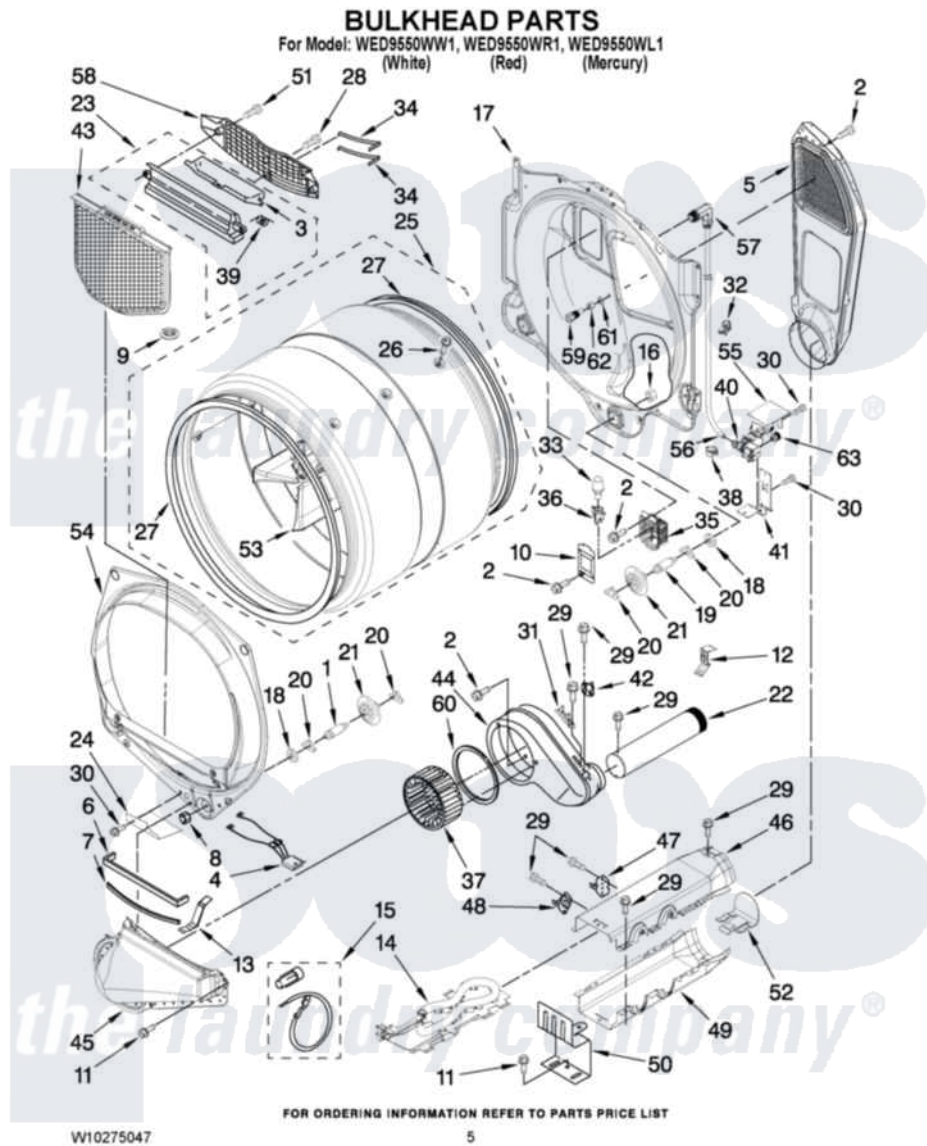

Whirlpool WED9550WR1 03 - BULKHEAD PARTS

Whirlpool Residential Whirlpool WED9550WR1 Dryer Parts Parts Diagram 03 - BULKHEAD PARTS
Click on the part number to view part

Item	Original Part Number	Replaced By	Status	Part Description
1	8575324	W10359271		Shaft, Drum Roller Threads
2	3390647	488729		Screw
3	3394984	8563758		Door, Lint Screen
4	3406653			Harness, Sensor
5	697354	3387911		Duct-Air
6	697813			Seal, Outlet Housing
7	697814	697813		Seal, Outlet Housing
8	3934666	W10080210		Nut, 3/8 X 16
9	W10128544			Housing-Outlet
10	3402841	8532165		Lens, Drum Light
11	489463			Screw, 8-18 X 1/16
12	8572105			Retainer, Toe Panel
13	8066208			Clip-Exhaust
14	8544771			Heater Element
15	279457			Wire Kit, Terminal
16	W10001120	W10080190		Nut, 3/8-16