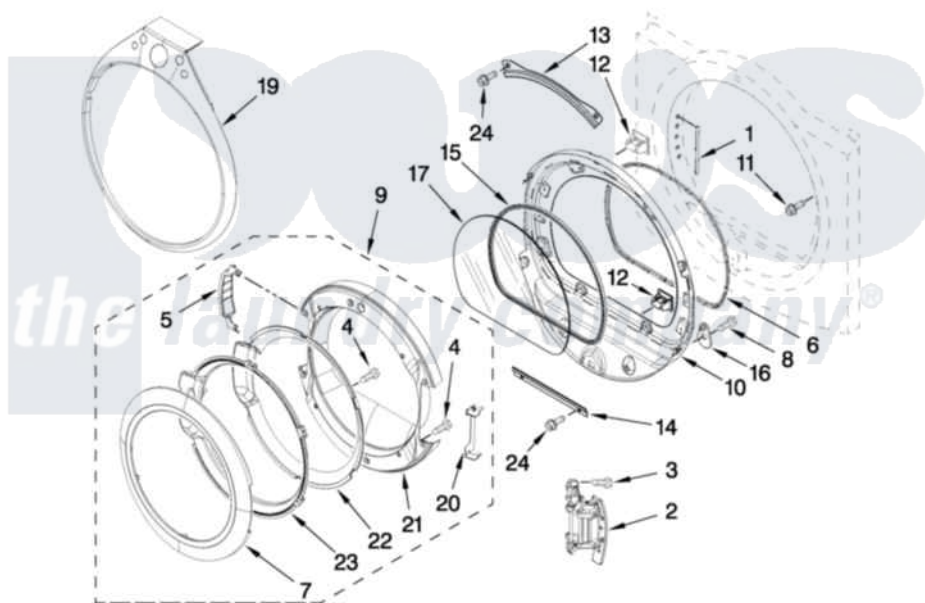

# Whirlpool WED9550WR1 04 - DOOR PARTS

## DOOR PARTS

For Model: WED9550WW1, WED9550WR1, WED9550WL1  
(White) (Red) (Mercury)

W10275047

FOR ORDERING INFORMATION REFER TO PARTS PRICE LIST

7

Whirlpool [Residential Whirlpool WED9550WR1 Dryer Parts](#) Parts Diagram 04 - DOOR PARTS

[Click on the part number to view part](#)

Item	Original Part Number	Replaced By	Status	Part Description
1	<a href="#">W10085210</a>			Label-Hinge Hole Cover Front Panel
2	<a href="#">W10139920</a>			Door Hinge Assembly
3	<a href="#">W10159996</a>			Screw, 10-24 X 25/64
4	<a href="#">9742177</a>			Screw, 8-18 X .625
5	<a href="#">W10180119</a>			Cover-Hinge, Stationary Cover Hinge
NI	BLANK		Not Available	(Following Parts Not Included)
"	<a href="#">W10181197</a>			Cover Hinge
6	<a href="#">W10139457</a>			Seal-Door Handle, Ring Door
7	<a href="#">8579502</a>			Handle, Door
8	3393008	<a href="#">308685</a>		Side Trim )
9	<a href="#">W10180115</a>			Door Assembly
10	<a href="#">8578229</a>			Door Assembly
11	<a href="#">355515</a>			Screw, 8-18 X 11/16
12	690081	<a href="#">279570</a>		Latch
13	<a href="#">8519356</a>			Retainer-Window

14	<a href="#">8519354</a>	Retainer-Window
15	<a href="#">8579662</a>	Gasket, Window
16	<a href="#">W10048910</a>	Screw-Plug
17	<a href="#">8566254</a>	Glass-Window
19	<a href="#">W10246600</a>	Tear-Drop Trim And Clip Assembly
"	<a href="#">W10249767</a>	Tear-Drop Trim And Clip Assembly
"	<a href="#">W10249765</a>	Tear-Drop Trim And Clip Assembly
20	<a href="#">W10180120</a>	Shield, Door
21	<a href="#">W10180118</a>	Door, Intermediate
22	<a href="#">W10180117</a>	Door Mask
23	<a href="#">8578155</a>	Door Screen
24	3393258	<a href="#">3373329D</a> Screw