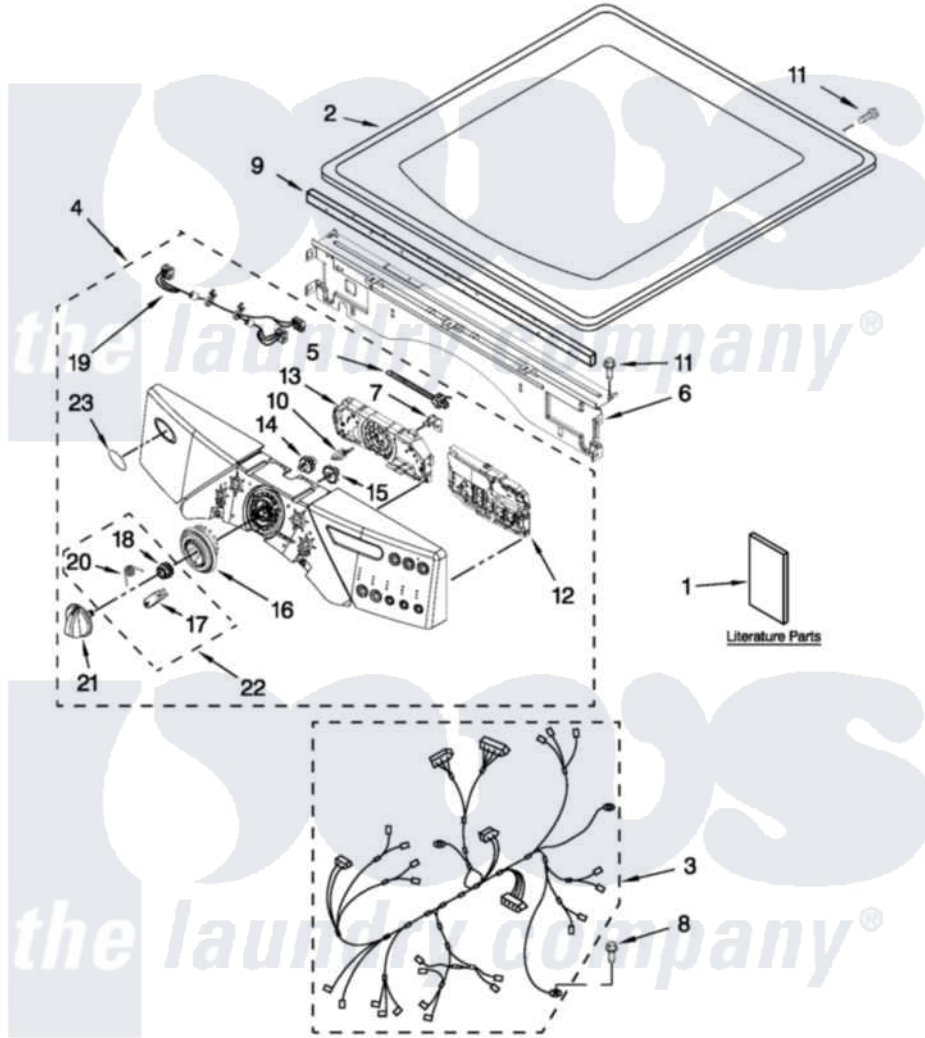

# Whirlpool WED9550WW2 01 - TOP AND CONSOLE PARTS

## TOP AND CONSOLE PARTS

ELECTRIC DRYER

For Model: WED9550WW2, WED9550WL2  
(White) (Mercury)

FOR ORDERING INFORMATION REFER TO PARTS PRICE LIST

3-12 Litho in U.S.A. (BMN)(bay)

1

Part No. W1048867 Rev. A

Whirlpool [Residential Whirlpool WED9550WW2 Dryer Parts](#) Parts Diagram 01 - TOP AND CONSOLE PARTS

[Click on the part number to view part](#)

Item	Original Part Number	Replaced By	Status	Part Description
1	W10477028		Not Available	USE & CARE GUIDE
"	W10298850		Not Available	TECH SHEET
"	W10471644		Not Available	INSTALLATION, INSTRUCTION
2	3980634	<a href="#">W10117263</a>		Top
"	<a href="#">W10249739</a>			Top
3	<a href="#">W10251446</a>			Harness, Main
4	<a href="#">W10085230</a>			Label, Hinge Hole Cover
"	<a href="#">W10255230</a>			Panel, Console
5	<a href="#">3391018</a>			Tie Cable
6	<a href="#">W10215656</a>			Bracket, Console
7	<a href="#">W10112268</a>			Clip-Harness
8	3390647	<a href="#">488729</a>		Screw
9	<a href="#">W10112267</a>			Foam-Seal Control Bracket
10	W10030070	<a href="#">W10012480</a>		Kit
11	3390647	<a href="#">488729</a>		Screw
12	<a href="#">W10279773</a>			User Interface