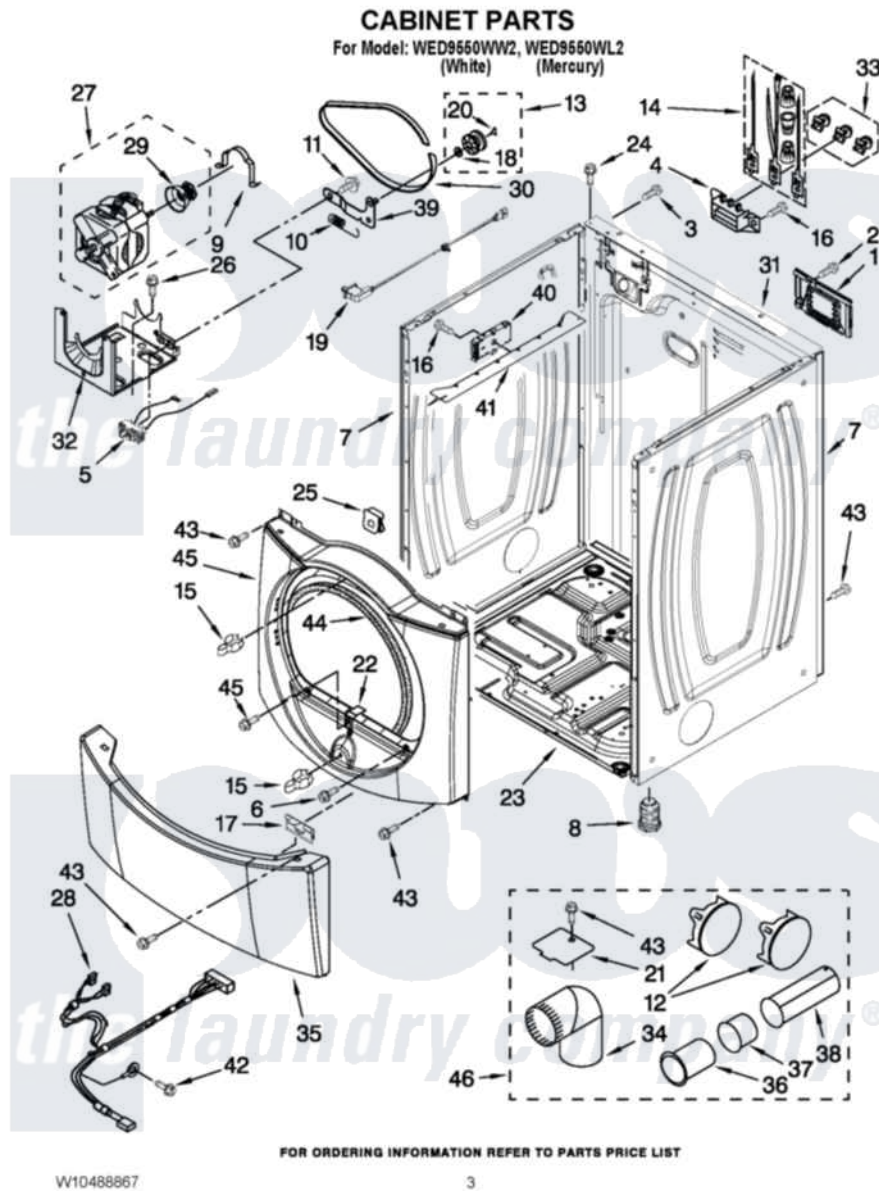

# Whirlpool WED9550WW2 02 - CABINET PARTS

Whirlpool [Residential Whirlpool WED9550WW2 Dryer Parts](#) Parts Diagram 02 - CABINET PARTS  
Click on the part number to view part

Item	Original Part Number	Replaced By	Status	Part Description
1	W10286180	<a href="#">W10119283</a>		Cover, Terminal Block
2	<a href="#">3390631</a>			Screw, 10-16 X 3/8
3	8533974	<a href="#">4331106</a>		Screw, No.10-32 X 7/16
4	<a href="#">3397659</a>			Block, Terminal
5	<a href="#">W10411936</a>			Switch, Broken Belt
6	3357011	<a href="#">308685</a>		Side Trim )
7	<a href="#">W10468495</a>			Panel, Side
"	<a href="#">W10468499</a>			Panel, Side
8	3392100	<a href="#">49621</a>		Feet-Leveling
NI	<a href="#">279810</a>			Foot-Optional
9	<a href="#">W10121316</a>			Plug, Multivent
10	<a href="#">3387374</a>			Spring, Idler
11	<a href="#">3389420</a>			Retainer-Idler 1/4-20 X 1/16
12	<a href="#">W10404617</a>			Plug, Multivent
13	3388672	<a href="#">279640</a>		Pulley-Idr
14	<a href="#">279318</a>			Terminal Tinned And Brass Panel