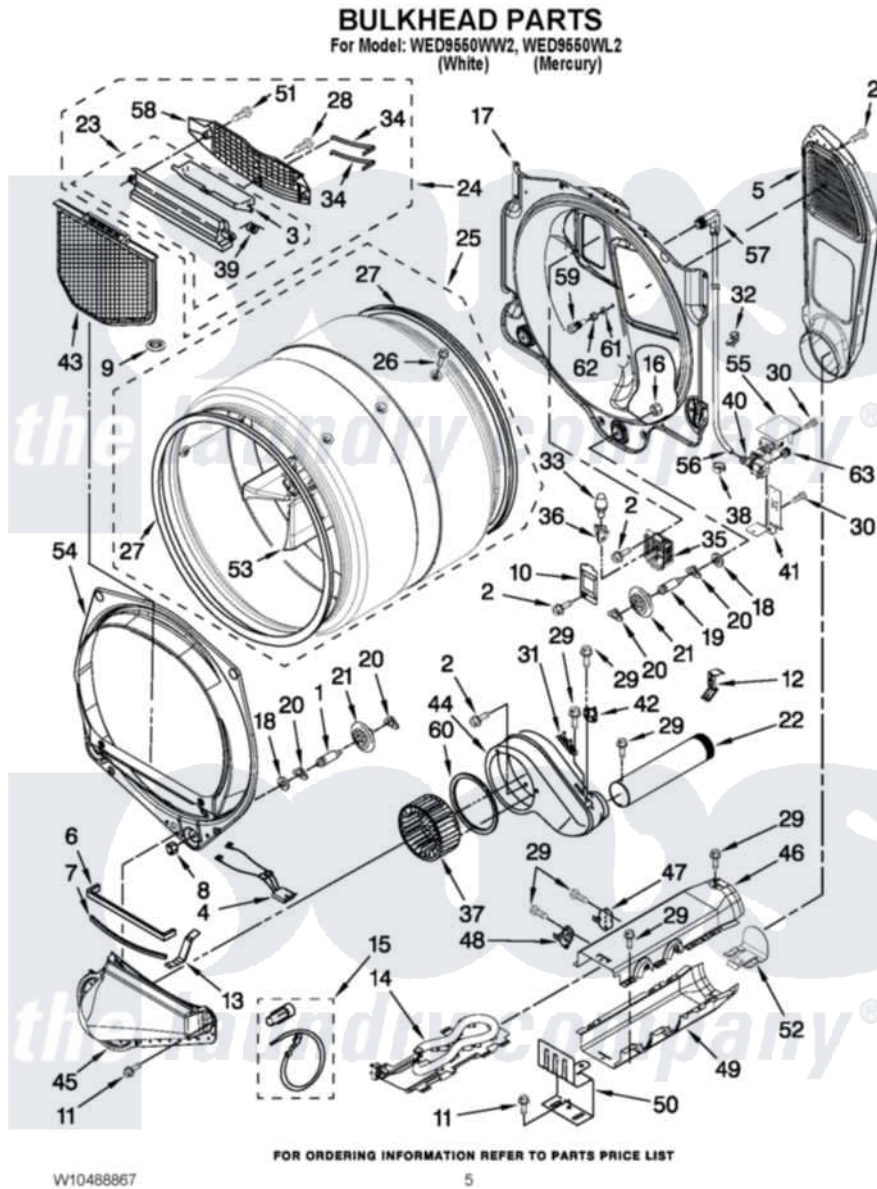

Whirlpool WED9550WW2 03 - BULKHEAD PARTS

Whirlpool Residential Whirlpool WED9550WW2 Dryer Parts Parts Diagram 03 - BULKHEAD PARTS
Click on the part number to view part

Item	Original Part Number	Replaced By	Status	Part Description
1	W10359271			Shaft, Drum Roller Threads
2	3390647	488729		Screw
3	W10153413			Door, Lint Screen
4	3406653			Harness, Sensor
5	697354	3387911		Duct-Air
6	697813			Seal, Outlet Housing
7	697814	697813		Seal, Outlet Housing
8	3934666	W10080210		Nut, 3/8 X 16
9	W10128544			Housing-Outlet
10	3402841	8532165		Lens, Drum Light
11	489463			Screw, 8-18 X 1/16
12	8572105			Retainer, Toe Panel
13	W10345456	8066208		Clip-Exhaust
14	8544771			Heater Element
15	279457			Wire Kit, Terminal
16	W10001120	W10080190		Nut, 3/8-16