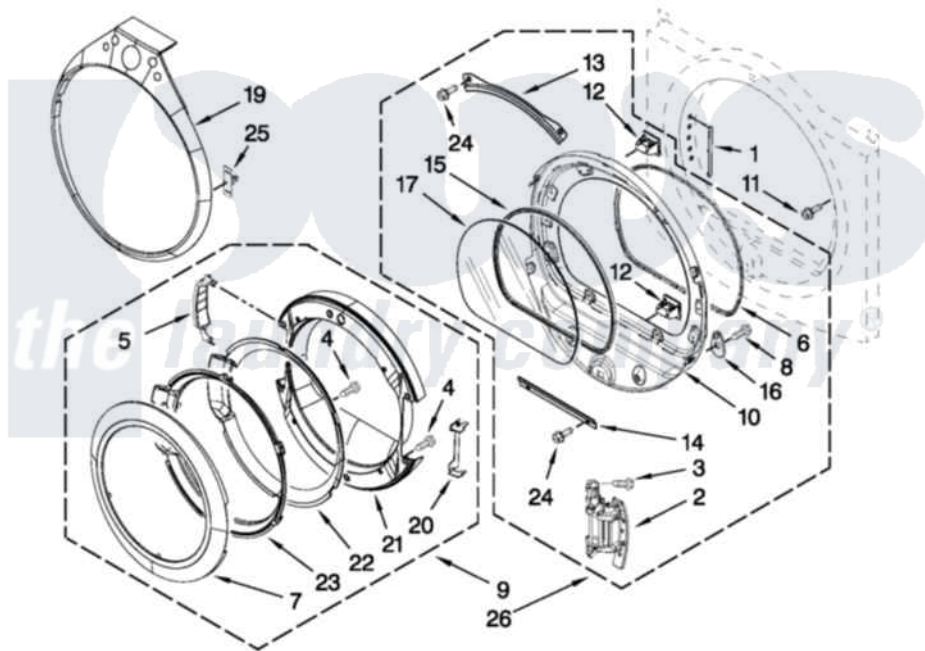

Whirlpool WED9550WW2 04 - DOOR PARTS

DOOR PARTS For Model: WED9550WW2, WED9550WL2 (White) (Mercury)

W10488867

FOR ORDERING INFORMATION REFER TO PARTS PRICE LIST

7

Whirlpool [Residential Whirlpool WED9550WW2 Dryer Parts](#) Parts Diagram 04 - DOOR PARTS
Click on the part number to view part

Item	Original Part Number	Replaced By	Status	Part Description
1	W10085210			Label-Hinge Hole Cover Front Panel
2	W10310366			Door Hinge Assembly
3	W10159996			Screw, 10-24 X 25/64
4	9742177			Screw, 8-18 X .625
5	W10180119			Cover-Hinge, Stationary Cover Hinge
NI	N/P		Not Available	(FOLLOWING PARTS NOT INCLUDED)
"	W10181197			Cover Hinge
6	W10139457			Seal-Door Handle, Ring Door
7	8579502			Handle, Door
8	3393008	308685		Side Trim)
9	W10180115			Door Assembly
10	8578229			Door Assembly
11	355515			Screw, 8-18 X 11/16
12	690081	279570		Latch

13	8519356		Retainer-Window
14	8519354		Gasket, Window
15	8579662		Screw-Plug
16	W10048910		Glass-Window
17	8566254		Tear-Drop Trim And Clip Assembly
19	W10246600		Tear-Drop Trim And Clip Assembly
"	W10249765		Shield, Door
20	W10180120		Door, Intermediate
21	W10180118		Door Mask
22	W10180117		Door Screen
23	8578155		Screw
24	3393258	3373329D	Trim-Clip Metal
25	W10129065		Door Assembly
26	8577819		