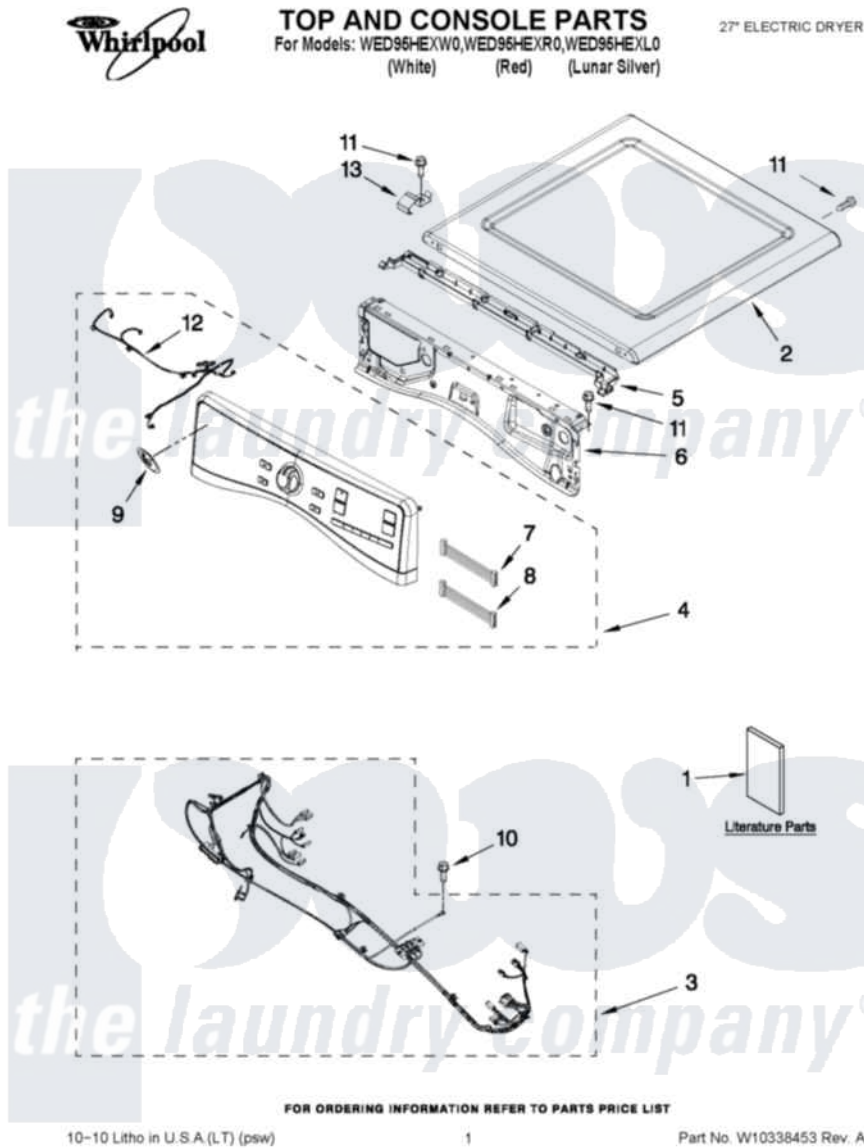

Whirlpool WED95HEXL0 01 - TOP AND CONSOLE PARTS

Whirlpool Residential Whirlpool WED95HEXL0 Dryer Parts Parts Diagram 01 - TOP AND CONSOLE PARTS
 Click on the part number to view part

Item	Original Part Number	Replaced By	Status	Part Description
1	W10305730		Not Available	USE & CARE GUIDE (ENGLISH)
"	W10306459		Not Available	USE & CARE GUIDE (TECH SHEET INSTALLATION, INSTRUCTION)
"	W10057363		Not Available	USE & CARE GUIDE (ENGLISH)
2	W10208383			Top
"	W10337792			Top
"	W10316282			Top
3	W10267281			Harness, Main
4	W10352457			Panel, Console Assembly
"	W10352461			Panel, Console Assembly
"	W10352459			Panel, Console Assembly
5	W10317570			Water Channel
6	W10208198			Bracket, Console
7	W10267937			Harness, Jumper
8	W10267938			Harness, UI Jumper

9	W10117943	8303811	Badge, Assembly
10	693995		Screw, Hex Head
11	3390647	488729	Screw
12	W10267833		Cable, Led User-Interface
13	W10317566		Spring, Clip Water Channel