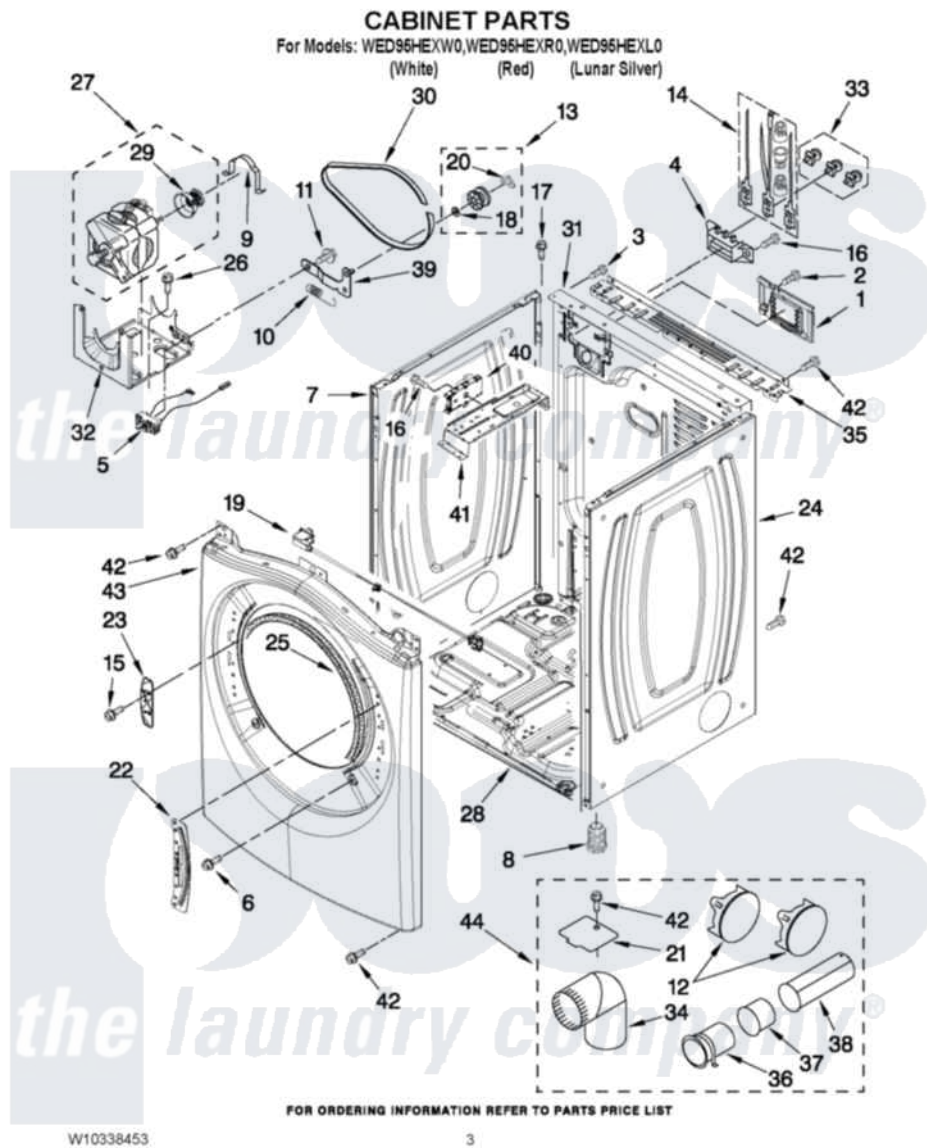

# Whirlpool WED95HEXL0 02 - CABINET PARTS

Whirlpool Residential Whirlpool WED95HEXL0 Dryer Parts Parts Diagram 02 - CABINET PARTS  
Click on the part number to view part

Item	Original Part Number	Replaced By	Status	Part Description
1	<a href="#">W10316167</a>			Cover,
2	3390814	<a href="#">90767</a>		Screw, 8A X 3/8 HeX Washer Head Tapping
3	8533974	<a href="#">4331106</a>		Screw, No.10-32 X 7/16
4	<a href="#">3397659</a>			Block, Terminal
5	W10246525	<a href="#">W10314253</a>		Switch, Assembly Broken Belt
6	3357011	<a href="#">308685</a>		Side Trim )
7	<a href="#">W10192435</a>			Panel, Side
"	W10337789	<a href="#">W10468502</a>		Panel, Side
"	<a href="#">W10249727</a>			Panel, Side
8	3392100	<a href="#">49621</a>		Feet-Leveling
"	<a href="#">279810</a>			Foot-Optional
9	<a href="#">660658</a>			Clamp, Motor Mounting 343481 685441
10	<a href="#">3387374</a>			Spring, Idler
11	<a href="#">3389420</a>			Retainer-Idler 1/4-20 X 1/16
12	<a href="#">49252</a>			Plug, Multivent