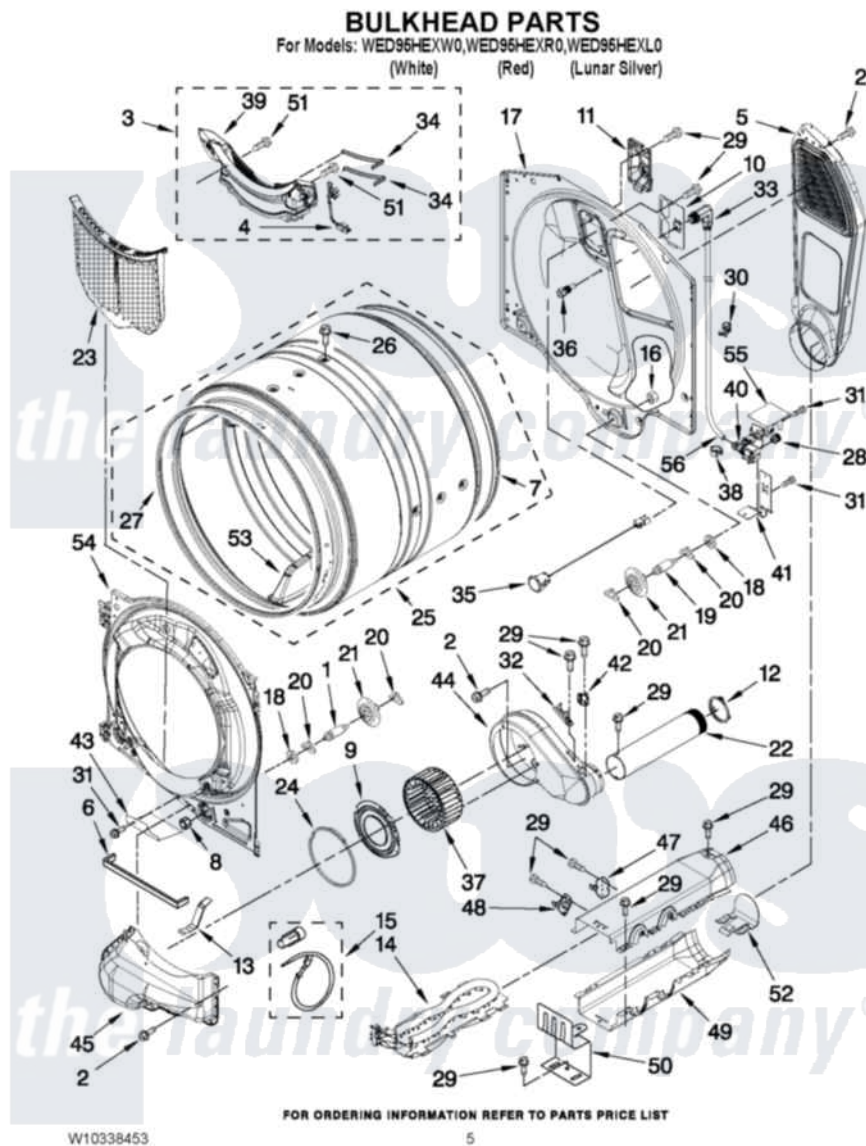

# Whirlpool WED95HEXL0 03 - BULKHEAD PARTS

Whirlpool [Residential Whirlpool WED95HEXL0 Dryer Parts](#) Parts Diagram 03 - BULKHEAD PARTS  
Click on the part number to view part

Item	Original Part Number	Replaced By	Status	Part Description
1	8575324	<a href="#">W10359271</a>		Shaft, Drum Roller Threads
2	3390647	<a href="#">488729</a>		Screw
3	W10211902	<a href="#">W10219012</a>		Outlet, Grille And Housing Assembly
4	<a href="#">W10298258</a>			Harness, Sensor
5	697354	<a href="#">3387911</a>		Duct-Air
6	<a href="#">W10211950</a>			Seal, Outlet Housing
7	697694	<a href="#">280114</a>		Seal
8	3934666	<a href="#">W10080210</a>		Nut, 3/8 X 16
9	<a href="#">W10211901</a>			Collar Assembly
10	<a href="#">W10249422</a>			Nozzle, Bracket Rear
11	<a href="#">W10208422</a>			Rear Deflector
12	<a href="#">W10344699</a>			Collar, Duct
13	<a href="#">W10306123</a>			Clip, Lint Duct
14	<a href="#">8544772</a>			Heater Element
15	<a href="#">279457</a>			Wire Kit, Terminal
16	W10001120	<a href="#">W10080190</a>		Nut, 3/8-16