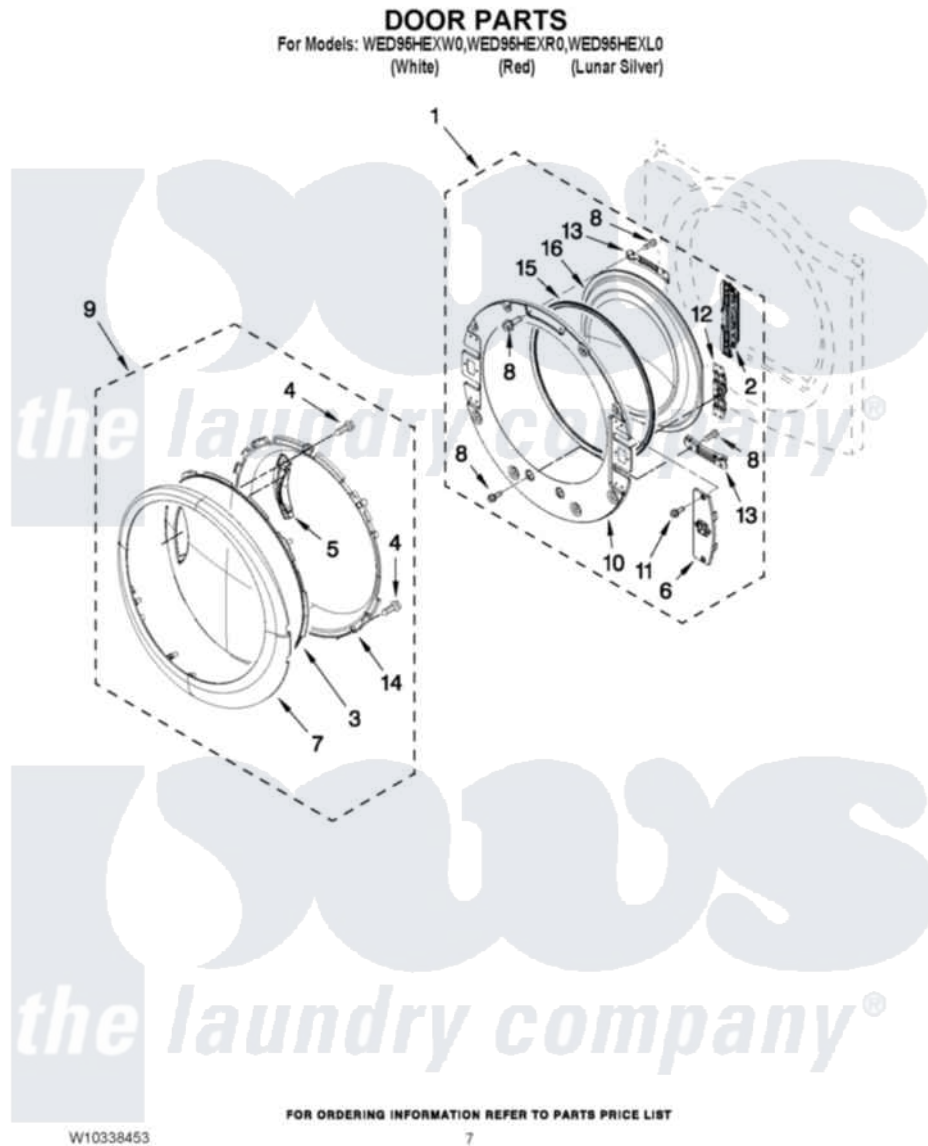

Whirlpool WED95HEXL0 04 - DOOR PARTS

Whirlpool [Residential Whirlpool WED95HEXL0 Dryer Parts](#) Parts Diagram 04 - DOOR PARTS
Click on the part number to view part

Item	Original Part Number	Replaced By	Status	Part Description
1	W10208266			Door, Inner Assembly
2	W10208414			Door Hinge Assembly
3	W10208270			Door, Outer Screen
4	9742177			Screw, 8-18 X .625
5	W10208411			Handle, Door
6	W10208413			Cover, Door Switch
7	W10208271			Door, Trim Ring
8	3393258	3373329D		Screw
9	W10208268			Door Assembly (Outer) (Include Items, (3, 4, 5, 7 And 14)
10	W10267837			Door, Inner Assembly
11	W10288126			Screw, 10-32 X 1/2
12	W10208254			Door Inner Screw, 10-32 X 1/2
13	W10208252			Bracket, Glass
14	W10208269			Frame, Door Front Support
15	W10272397	W10329710		Door Catch Assembly