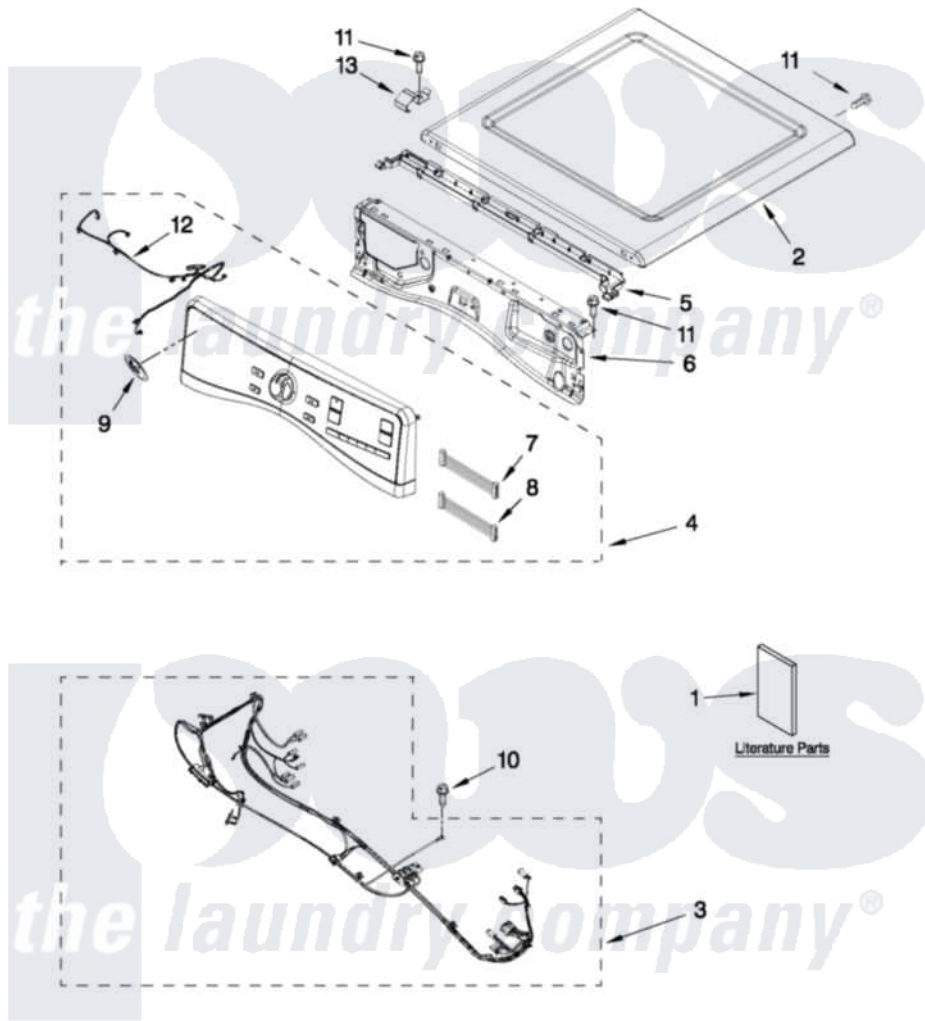

# Whirlpool WED95HEXL1 01 - TOP AND CONSOLE PARTS

## TOP AND CONSOLE PARTS

For Models: WED95HEXW1, WED95HEXR1, WED95HEXL1  
(White) (Red) (Lunar Silver)

27" ELECTRIC DRYER

FOR ORDERING INFORMATION REFER TO PARTS PRICE LIST

7-11 Litho in U.S.A. (JLP)(bay)

1

Part No. W10434633 Rev. A

[Whirlpool Residential Whirlpool WED95HEXL1 Dryer Parts](#) Parts Diagram 01 - TOP AND CONSOLE PARTS

[Click on the part number to view part](#)

Item	Original Part Number	Replaced By	Status	Part Description
1	W10305730		Not Available	USE & CARE GUIDE (ENGLISH)
"	W10306459		Not Available	USE & CARE GUIDE (TECH SHEET INSTALLATION, INSTRUCTION)
"	W10423118		Not Available	INSTALLATION, INSTRUCTION
2	<a href="#">W10208383</a>			Top
"	<a href="#">W10337792</a>			Top
"	<a href="#">W10316282</a>			Top
3	<a href="#">W10355890</a>			Harness, Main
4	<a href="#">W10352457</a>			Panel, Console Assembly
"	<a href="#">W10352461</a>			Panel, Console Assembly
"	<a href="#">W10352459</a>			Panel, Console Assembly
5	<a href="#">W10317570</a>			Water Channel
6	<a href="#">W10208198</a>			Bracket, Console
7	<a href="#">W10267937</a>			Harness, Jumper
8	<a href="#">W10267938</a>			Harness, UI Jumper

9	W10117943	<a href="#">8303811</a>	Badge, Assembly
10	<a href="#">693995</a>		Screw, Hex Head
11	3390647	<a href="#">488729</a>	Screw
12	<a href="#">W10267833</a>		Cable, Led User-Interface
13	<a href="#">W10317566</a>		Spring, Clip Water Channel