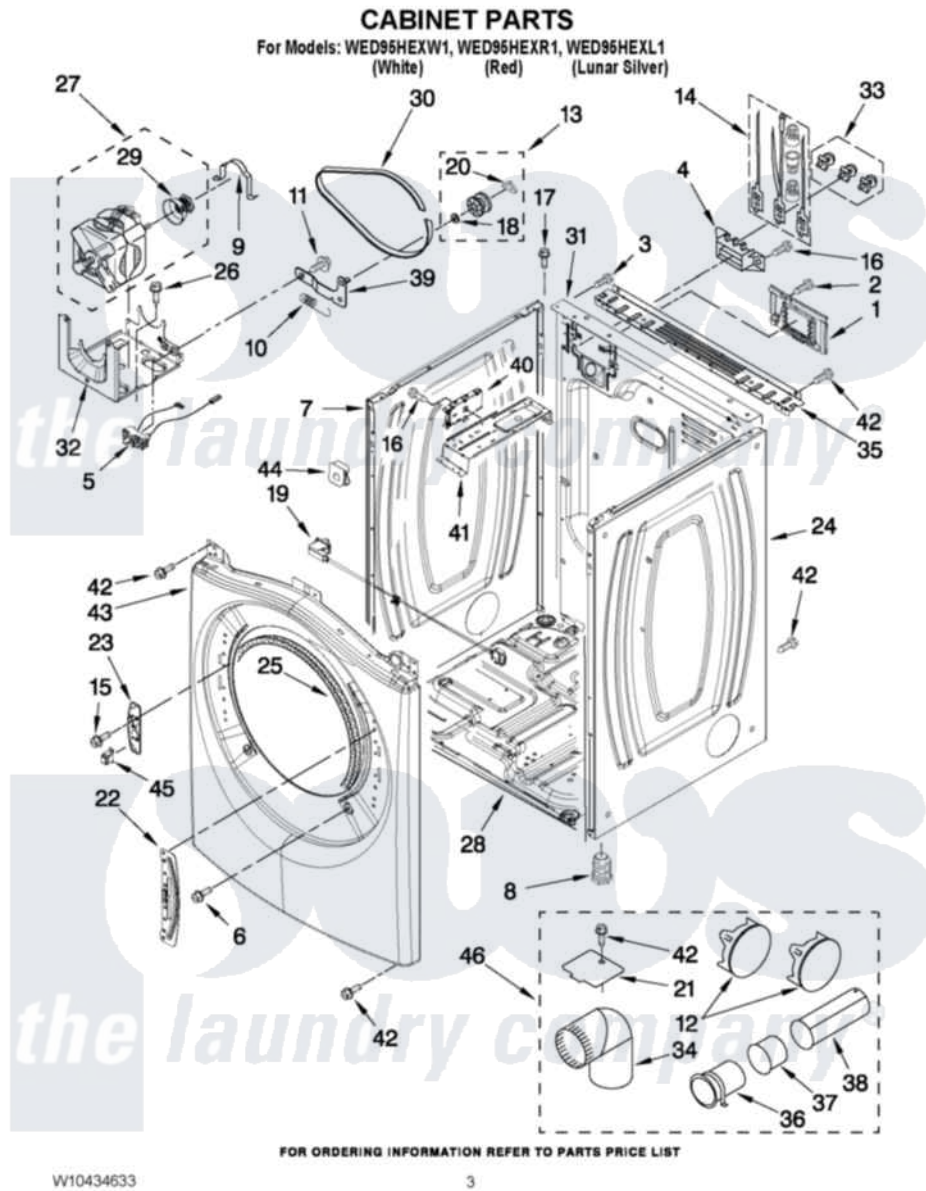

# Whirlpool WED95HEXL1 02 - CABINET PARTS

W10434633

3

Whirlpool [Residential Whirlpool WED95HEXL1 Dryer Parts](#) Parts Diagram 02 - CABINET PARTS  
Click on the part number to view part

Item	Original Part Number	Replaced By	Status	Part Description
1	<a href="#">W10316167</a>			Cover,
2	3390814	<a href="#">90767</a>		Screw, 8A X 3/8 HeX Washer Head Tapping
3	8533974	<a href="#">4331106</a>		Screw, No.10-32 X 7/16
4	<a href="#">3397659</a>			Block, Terminal
5	W10246525	<a href="#">W10314253</a>		Switch, Assembly Broken Belt
6	3357011	<a href="#">308685</a>		Side Trim )
7	<a href="#">W10192435</a>			Panel, Side
"	W10337789	<a href="#">W10468502</a>		Panel, Side
"	<a href="#">W10249727</a>			Panel, Side
8	3392100	<a href="#">49621</a>		Feet-Leveling
NI	<a href="#">279810</a>			Foot-Optional
9	<a href="#">W10121316</a>			Plug, Multivent
10	<a href="#">3387374</a>			Spring, Idler
11	<a href="#">3389420</a>			Retainer-Idler 1/4-20 X 1/16
12	<a href="#">49252</a>			Plug, Multivent
"	W10151499	<a href="#">W10404617</a>		Plug, Multivent