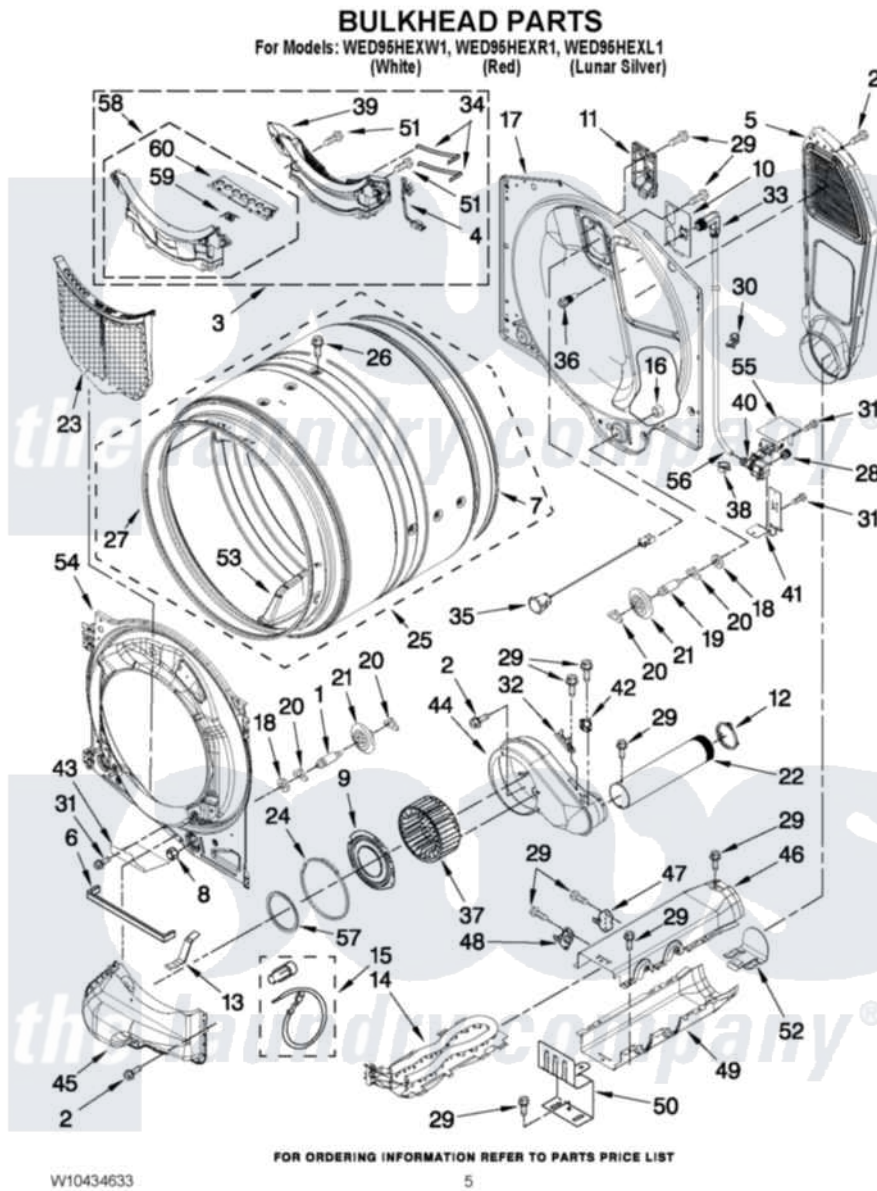

Whirlpool WED95HEXL1 03 - BULKHEAD PARTS

Whirlpool [Residential Whirlpool WED95HEXL1 Dryer Parts](#) Parts Diagram 03 - BULKHEAD PARTS
Click on the part number to view part

Item	Original Part Number	Replaced By	Status	Part Description
1	W10359271			Shaft, Drum Roller Threads
2	3390647	488729		Screw
3	W10219012			Outlet, Grille And Housing Assembly
4	W10298258			Harness, Sensor
5	697354	3387911		Duct-Air
6	W10211950			Seal, Outlet Housing
7	697694	280114		Seal
8	3934666	W10080210		Nut, 3/8 X 16
9	W10211901			Collar Assembly
10	W10249422			Nozzle, Bracket Rear
11	W10208422			Rear Deflector
12	W10344699			Collar, Duct
13	W10306123			Clip, Lint Duct
14	8544772			Heater Element
15	279457			Wire Kit, Terminal
16	W10001120	W10080190		Nut, 3/8-16