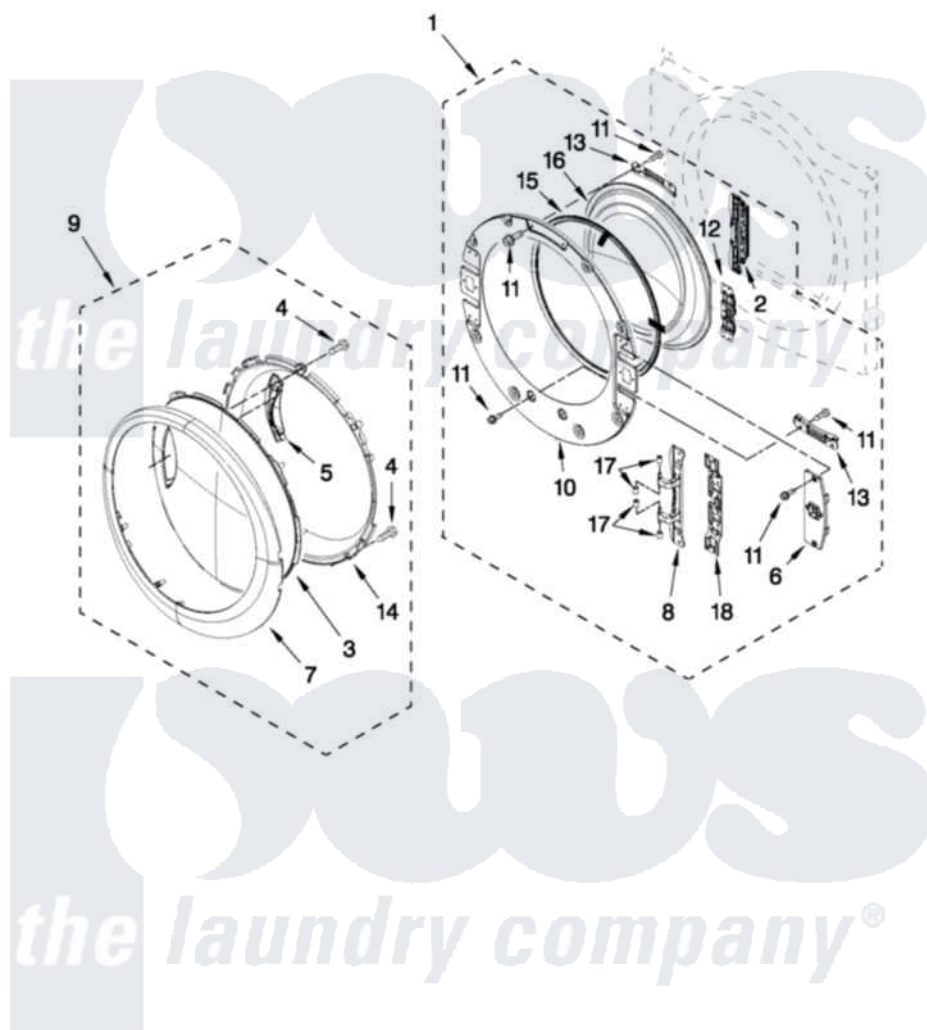

# Whirlpool WED95HEXL1 04 - DOOR PARTS

## DOOR PARTS

For Models: WED95HEXW1, WED95HEXR1, WED95HEXL1  
(White) (Red) (Lunar Silver)

W10434633

FOR ORDERING INFORMATION REFER TO PARTS PRICE LIST

7

Whirlpool [Residential Whirlpool WED95HEXL1 Dryer Parts](#) Parts Diagram 04 - DOOR PARTS  
Click on the part number to view part

Item	Original Part Number	Replaced By	Status	Part Description
1	<a href="#">W10208266</a>			Door, Inner Assembly
2	<a href="#">W10208414</a>			Door Hinge Assembly
3	<a href="#">W10208270</a>			Door, Outer Screen
4	<a href="#">9742177</a>			Screw, 8-18 X .625
5	<a href="#">W10208411</a>			Handle, Door
6	<a href="#">W10208413</a>			Cover, Door Switch
7	<a href="#">W10208271</a>			Door, Trim Ring
8	<a href="#">W10208415</a>			Hinge Base
9	<a href="#">W10208268</a>			Door Assembly (Outer) (Include Items, (3, 4, 5, 7 And 14)
10	<a href="#">W10267837</a>			Door, Inner Assembly
11	<a href="#">W10288126</a>			Screw, 10-32 X 1/2
12	<a href="#">W10208254</a>			Door Inner Screw, 10-32 X 1/2
13	<a href="#">W10208252</a>			Bracket, Glass
14	<a href="#">W10208269</a>			Frame, Door Front Support
15	<a href="#">W10329710</a>			Door Catch Assembly