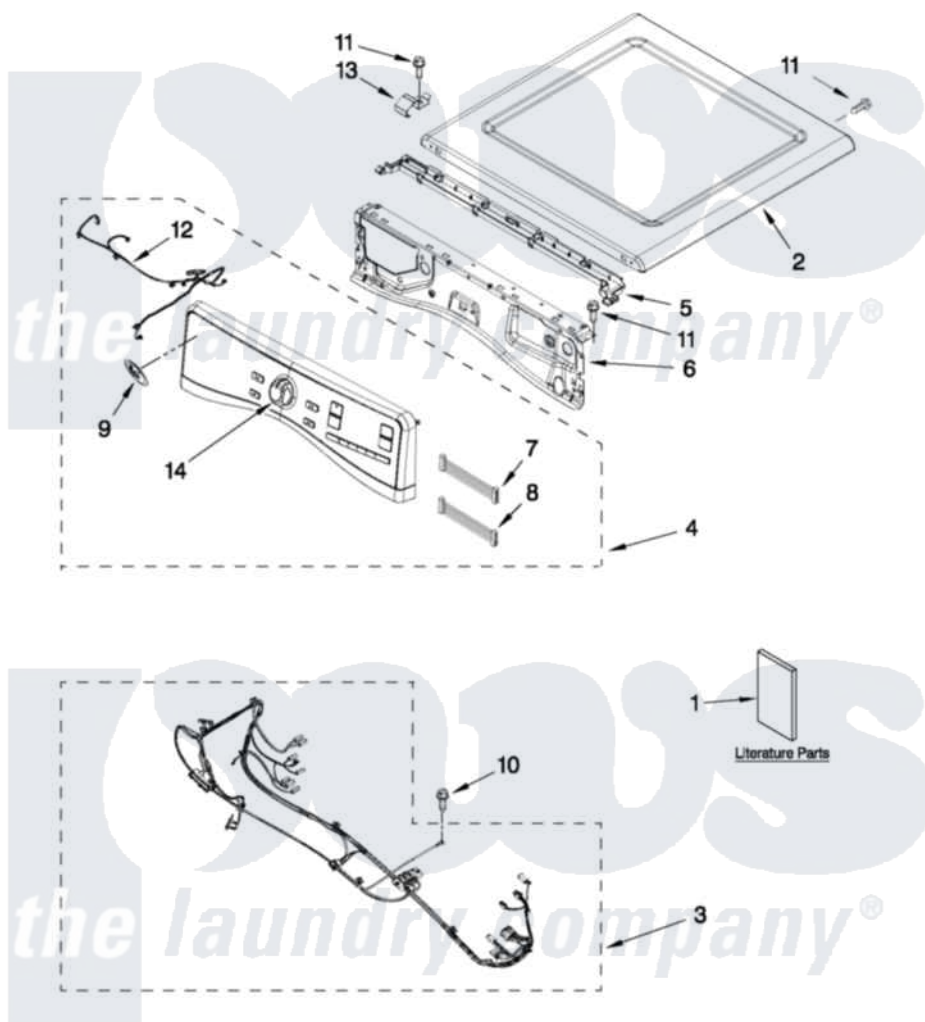

Whirlpool WED95HEXL2 01 - TOP AND CONSOLE PARTS

TOP AND CONSOLE PARTS

For Models: WED95HEXW2, WED95HEXL2
(White) (Lunar Silver)

27" ELECTRIC DRYER

FOR ORDERING INFORMATION REFER TO PARTS PRICE LIST

4-12 Litho in U.S.A. (GG) (psw)

1

Part No. W10503818 Rev. A

[Whirlpool Residential Whirlpool WED95HEXL2 Dryer Parts](#) Parts Diagram 01 - TOP AND CONSOLE PARTS

[Click on the part number to view part](#)

Item	Original Part Number	Replaced By	Status	Part Description
1	W10305730		Not Available	USE & CARE GUIDE (ENGLISH)
"	W10420005		Not Available	TECH SHEET
"	W10423118		Not Available	INSTALLATION, INSTRUCTION
2	W10208383			Top
"	W10316282			Top
3	W10441589			Harness, Main
4	W10464685			Panel, Console Assembly
"	W10464686			Panel, Console Assembly
5	W10317570			Water Channel
6	W10208198			Bracket, Console
7	W10267937			Harness, Jumper
8	W10267938			Harness, UI Jumper
9	W10117943	8303811		Badge, Assembly
10	693995			Screw, Hex Head
11	3390647	488729		Screw

12 W10450060

Not Available

CABLE, USER INTERFACE

13 [W10317566](#)

Spring, Clip Water Channel

14 [W10251394](#)

Assembly, Knob White And Silver Models