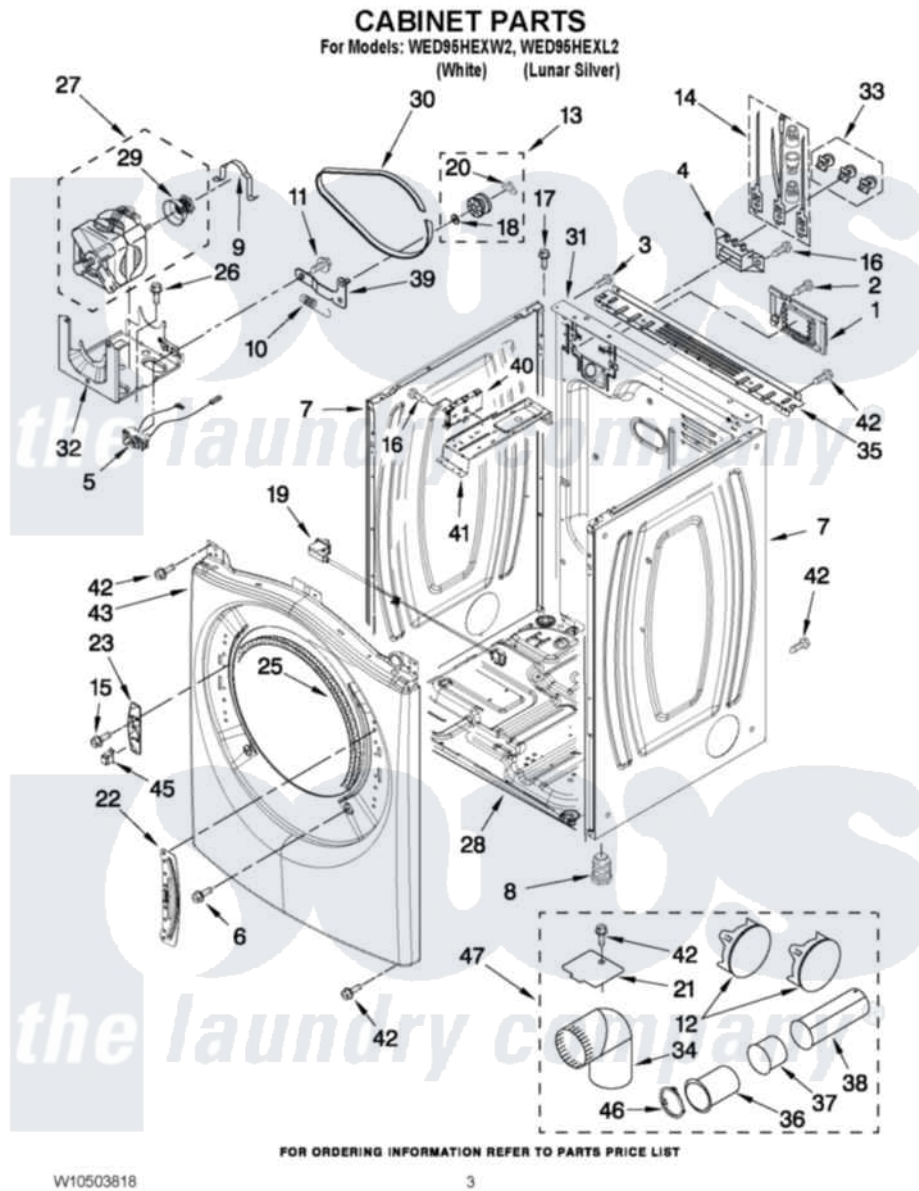

Whirlpool WED95HEXL2 02 - CABINET PARTS

Whirlpool Residential Whirlpool WED95HEXL2 Dryer Parts Parts Diagram 02 - CABINET PARTS
Click on the part number to view part

Item	Original Part Number	Replaced By	Status	Part Description
1	W10316167			Cover,
2	3390631			Screw, 10-16 X 3/8
3	8533974	4331106		Screw, No.10-32 X 7/16
4	3397659			Block, Terminal
5	W10411936			Switch, Broken Belt
6	3357011	308685		Side Trim)
7	W10468495			Panel, Side
"	W10468499			Panel, Side
8	3392100	49621		Feet-Leveling
NI	279810			Foot-Optional
9	W10121316			Plug, Multivent
10	3387374			Spring, Idler
11	3389420			Retainer-Idler 1/4-20 X 1/16
12	W10404617			Plug, Multivent
13	3388672	279640		Pulley-ldr
14	279318			Terminal Tinned And Brass Panel

15	W10288126		Screw, 10-32 X 1/2
16	90767		Screw, 8A X 3/8 HeX Washer Head Tapping
17	3393008	308685	Side Trim)
18	W10121334		Washer, Thrust
19	W10318609		Switch, Assembly Door
20	690997		Washer, Thrust
21	W10354249		Plate, Cover
22	W10208218		Bracket, Door Hinge
23	W10208250		Strike, Door
25	3387242		Seal, Front Panel
26	343641	681414	Screw, 10AB X 1/2
27	W10396028	279787	Motor-Drve
28	8565046		(BROKEN BELT BASE, CABINET SWITCH)
29	8578220		Pulley, Motor
30	3387610	661570	Belt
31	W10487430		Panel, Rear
32	W10242878		Bracket, Motor Mounting
33	279393		Terminal Block Screw Kit
34	W10416072	Not Available	4" - 90° ELBOW
35	W10208382		Bracket, Rear Dryer
36	8563747		Exhaust Pipe Medium Pipe
37	W10331278		Exhaust Pipe
38	8563749		Exhaust Pipe
39	3388674	W10118756	Idler Bracket
40	W10410008		Control Board
41	W10259611		Bracket, Control
42	3390647	488729	Screw
43	W10208192		Front Panel
"	W10316296		Front Panel
45	W10208401		Spring Catch Assembly
46	W10344699		Collar, Duct
NI	W10323246		Dryer Exhaust Kit