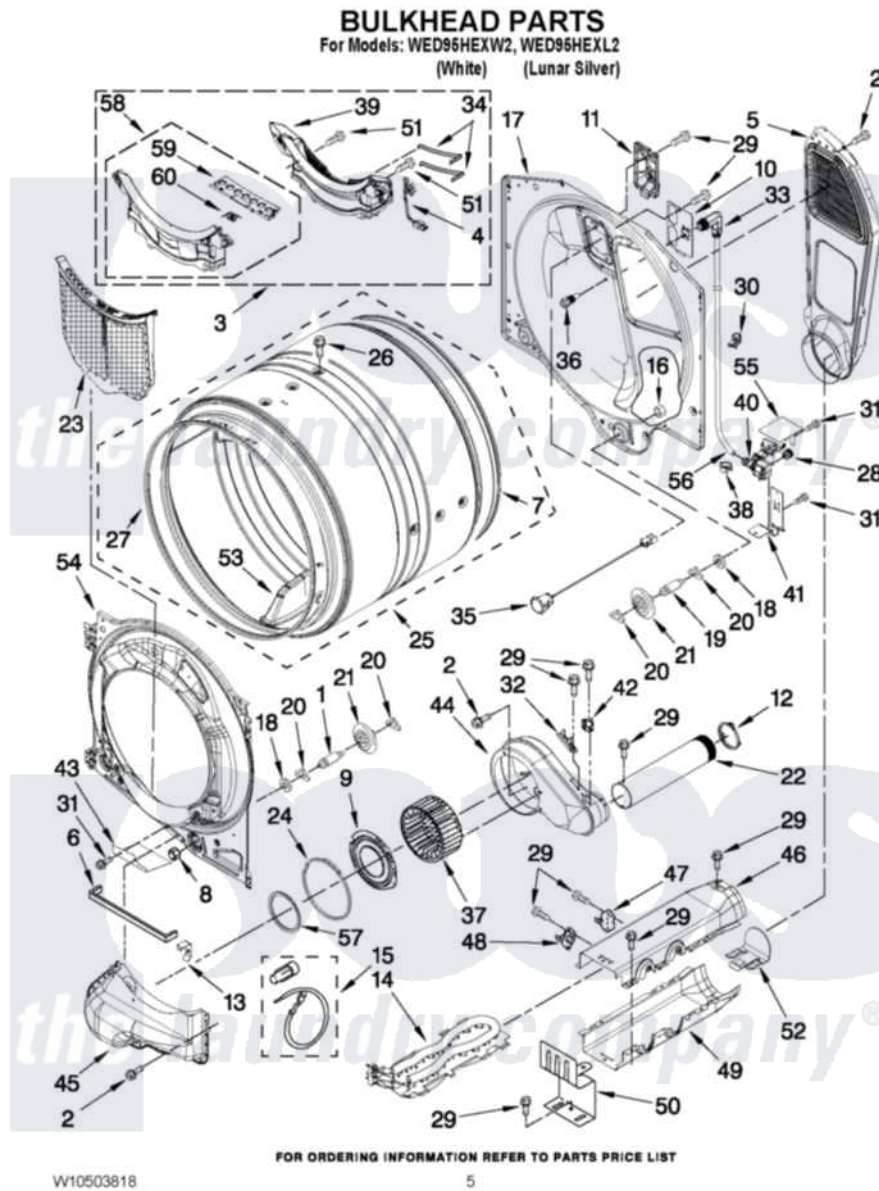

# Whirlpool WED95HEXL2 03 - BULKHEAD PARTS

Whirlpool [Residential Whirlpool WED95HEXL2 Dryer Parts](#) Parts Diagram 03 - BULKHEAD PARTS  
Click on the part number to view part

Item	Original Part Number	Replaced By	Status	Part Description
1	<a href="#">W10359271</a>			Shaft, Drum Roller Threads
2	3390647	<a href="#">488729</a>		Screw
3	<a href="#">W10219012</a>			Outlet, Grille And Housing Assembly
4	<a href="#">W10298258</a>			Harness, Sensor
5	697354	<a href="#">3387911</a>		Duct-Air
6	<a href="#">W10211950</a>			Seal, Outlet Housing
7	697694	<a href="#">280114</a>		Seal
8	3934666	<a href="#">W10080210</a>		Nut, 3/8 X 16
9	<a href="#">W10211901</a>			Collar Assembly
10	<a href="#">W10249422</a>			Nozzle, Bracket Rear
11	<a href="#">W10208422</a>			Rear Deflector
12	<a href="#">W10344699</a>			Collar, Duct
13	<a href="#">W10414388</a>			Clip, Spring
14	<a href="#">8544772</a>			Heater Element
15	<a href="#">279457</a>			Wire Kit, Terminal
16	W10001120	<a href="#">W10080190</a>		Nut, 3/8-16