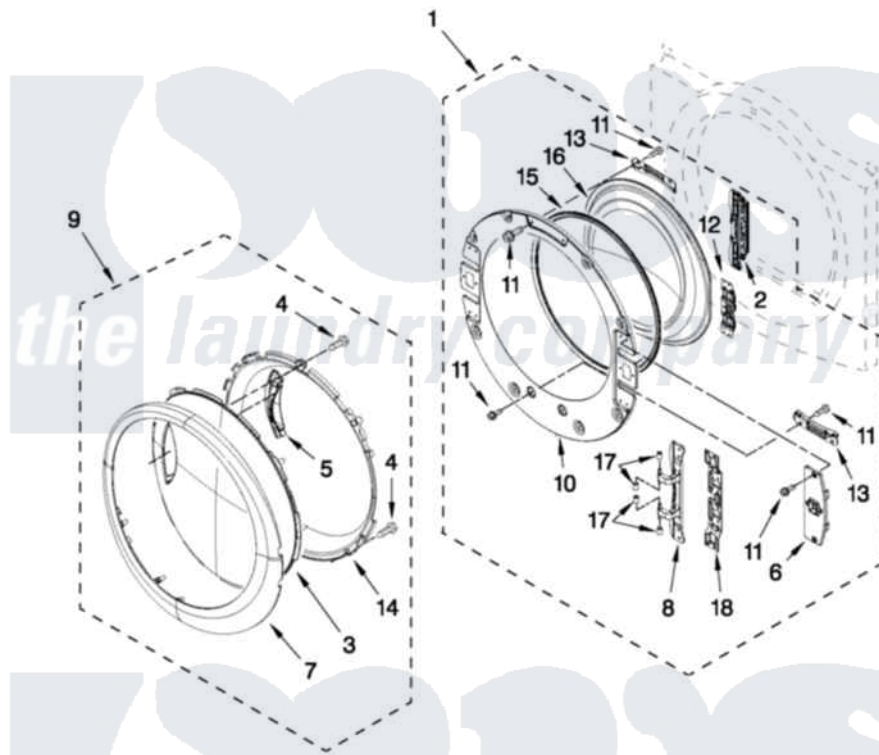

Whirlpool WED95HEXL2 04 - DOOR PARTS

DOOR PARTS For Models: WED95HEXW2, WED95HEXL2 (White) (Lunar Silver)

W10503818

FOR ORDERING INFORMATION REFER TO PARTS PRICE LIST

7

Whirlpool [Residential Whirlpool WED95HEXL2 Dryer Parts](#) Parts Diagram 04 - DOOR PARTS
Click on the part number to view part

Item	Original Part Number	Replaced By	Status	Part Description
1	W10208266			Door, Inner Assembly
2	W10208414			Door Hinge Assembly
3	W10208270			Door, Outer Screen
4	9742177			Screw, 8-18 X .625
5	W10208411			Handle, Door
6	W10208413			Cover, Door Switch
7	W10208271			Door, Trim Ring
8	W10208415			Hinge Base
9	W10208268			Door Assembly (Outer) (Include Items, (3, 4, 5, 7 And 14)
10	W10267837			Door, Inner Assembly
11	W10288126			Screw, 10-32 X 1/2
12	W10208254			Door Inner Screw, 10-32 X 1/2
13	W10208252			Bracket, Glass
14	W10208269			Frame, Door Front Support
15	W10329710			Door Catch Assembly

16 [W10208417](#)

Window Inner Door

17 [W10208398](#)

Cap, Hinge

18 [W10208419](#)

Plate, Hinge Retainer