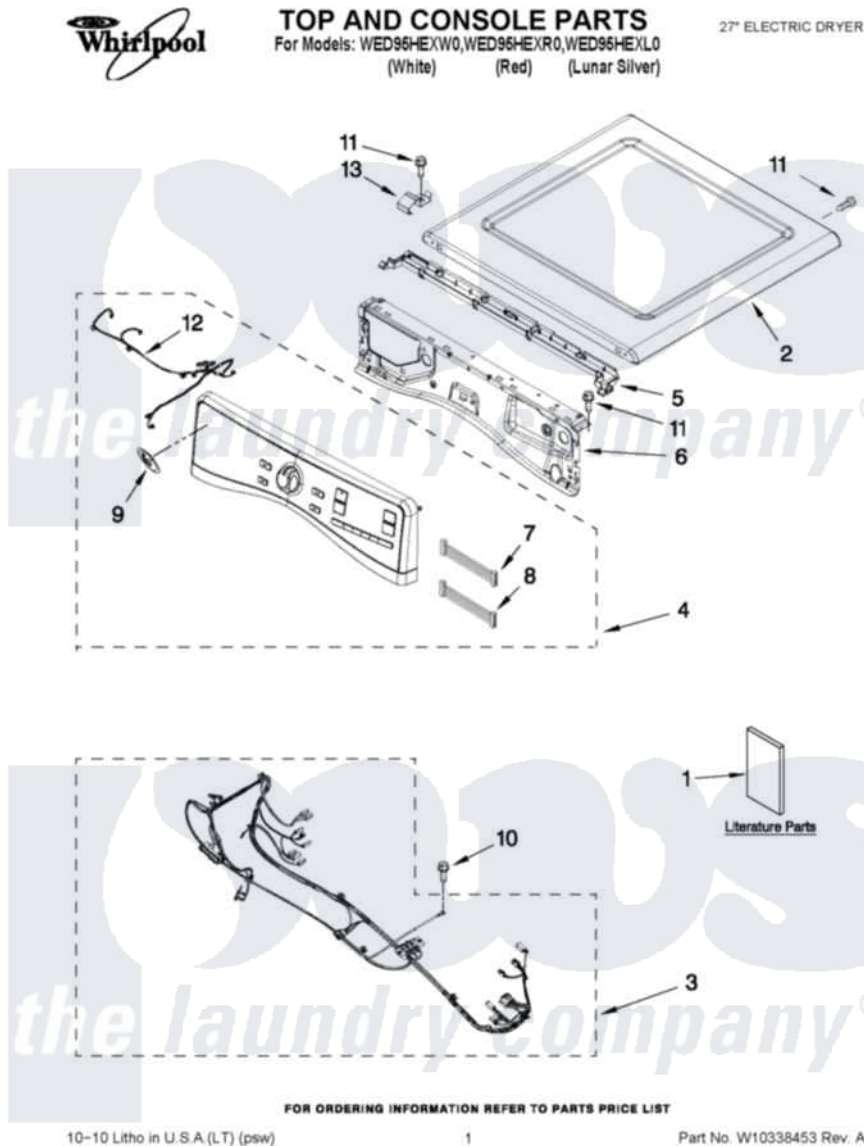

# Whirlpool WED95HEXW0 01 - TOP AND CONSOLE PARTS

Whirlpool [Residential Whirlpool WED95HEXW0 Dryer Parts](#) Parts Diagram 01 - TOP AND CONSOLE PARTS  
 Click on the part number to view part

Item	Original Part Number	Replaced By	Status	Part Description
1	W10305730		Not Available	USE & CARE GUIDE (ENGLISH)
"	W10306459		Not Available	USE & CARE GUIDE (TECH SHEET INSTALLATION, INSTRUCTION)
"	W10057363		Not Available	USE & CARE GUIDE (ENGLISH)
2	<a href="#">W10208383</a>			Top
"	<a href="#">W10337792</a>			Top
"	<a href="#">W10316282</a>			Top
3	<a href="#">W10267281</a>			Harness, Main
4	<a href="#">W10352457</a>			Panel, Console Assembly
"	<a href="#">W10352461</a>			Panel, Console Assembly
"	<a href="#">W10352459</a>			Panel, Console Assembly
5	<a href="#">W10317570</a>			Water Channel
6	<a href="#">W10208198</a>			Bracket, Console
7	<a href="#">W10267937</a>			Harness, Jumper
8	<a href="#">W10267938</a>			Harness, UI Jumper

9	W10117943	<a href="#">8303811</a>	Badge, Assembly
10	<a href="#">693995</a>		Screw, Hex Head
11	3390647	<a href="#">488729</a>	Screw
12	<a href="#">W10267833</a>		Cable, Led User-Interface
13	<a href="#">W10317566</a>		Spring, Clip Water Channel