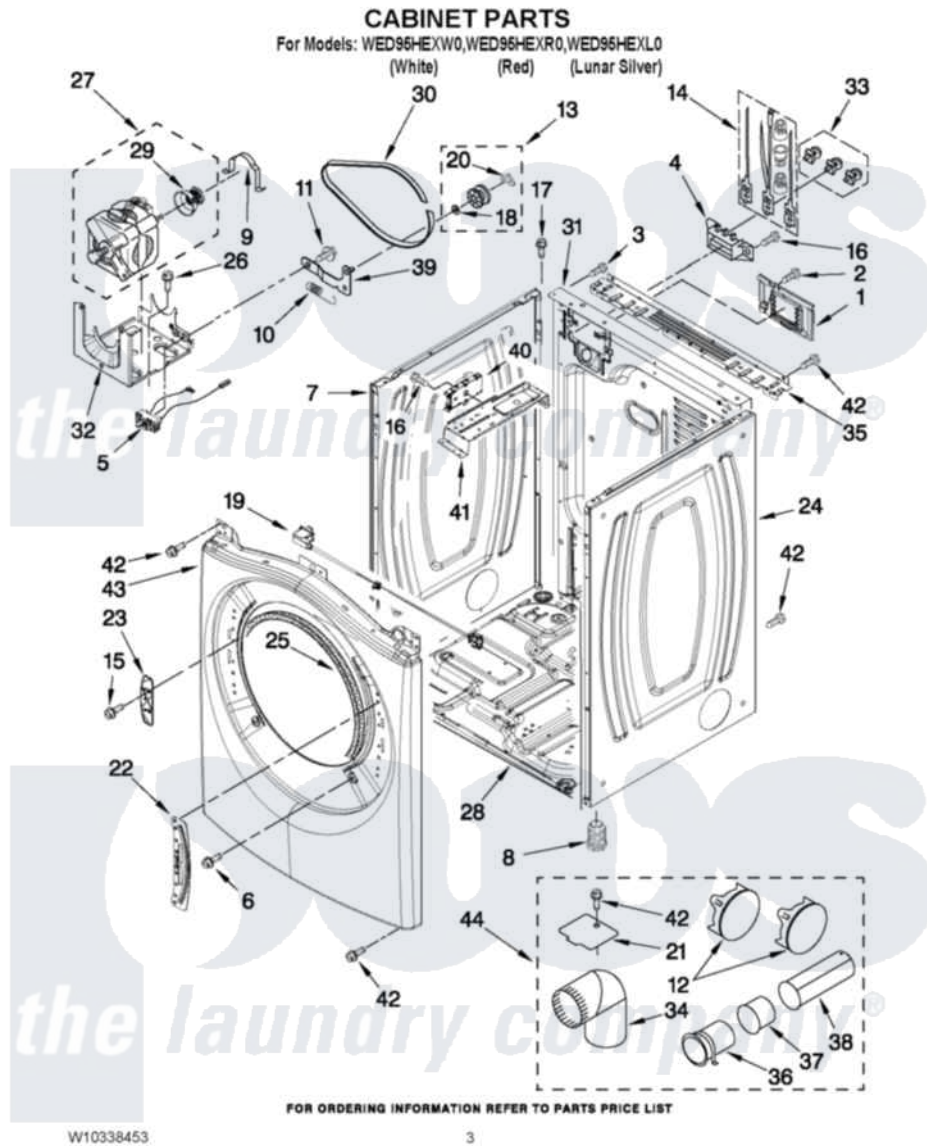

Whirlpool WED95HEXW0 02 - CABINET PARTS

Whirlpool [Residential Whirlpool WED95HEXW0 Dryer Parts](#) Parts Diagram 02 - CABINET PARTS
Click on the part number to view part

Item	Original Part Number	Replaced By	Status	Part Description
1	W10316167			Cover,
2	3390814	90767		Screw, 8A X 3/8 HeX Washer Head Tapping
3	8533974	4331106		Screw, No.10-32 X 7/16
4	3397659			Block, Terminal
5	W10246525	W10314253		Switch, Assembly Broken Belt
6	3357011	308685		Side Trim)
7	W10192435			Panel, Side
"	W10337789	W10468502		Panel, Side
"	W10249727			Panel, Side
8	3392100	49621		Feet-Leveling
"	279810			Foot-Optional
9	660658			Clamp, Motor Mounting 343481 685441
10	3387374			Spring, Idler
11	3389420			Retainer-Idler 1/4-20 X 1/16
12	49252			Plug, Multivent

"	W10151499	W10404617	Plug, Multivent
13	3388672	279640	Pulley-ldr
14	279318		Terminal Tinned And Brass Panel
15	W10288126		Screw, 10-32 X 1/2
16	90767		Screw, 8A X 3/8 HeX Washer Head Tapping
17	3393008	308685	Side Trim)
18	W10121334		Washer, Thrust
19	W10267834		Door Switch Assembly
20	690997		Washer, Thrust
21	8066115	3394331	Plate Cover
22	W10208218		Bracket, Door Hinge
23	W10208250		Strike, Door
24	W10192446		Panel, Side
"	W10337790	W10468502	Panel, Side
"	W10249725		Panel, Side
25	3387242		Seal, Front Panel
26	343641	681414	Screw, 10AB X 1/2
27	8538263	279787	Motor-Drve
28	8565046		(BROKEN BELT BASE, CABINET SWITCH)
29	8578220		Pulley, Motor
30	3387610	661570	Belt
31	W10247569		Panel, Rear
32	W10242878		Bracket, Motor Mounting
33	279393		Terminal Block Screw Kit
34	49026		4" - 90° Elbow
35	W10208382		Bracket, Rear Dryer
36	8563747		Exhaust Pipe Medium Pipe
37	8563750		Exhaust Pipe
38	8563749		Exhaust Pipe
39	3388674	W10118756	Idler Bracket
40	W10249825		Control Board
41	W10259611		Bracket, Control
42	3390647	488729	Screw
43	W10208192		Front Panel
"	W10337783		Front Panel
"	W10316296		Front Panel
44	W10331132		Dryer Exhaust Kit