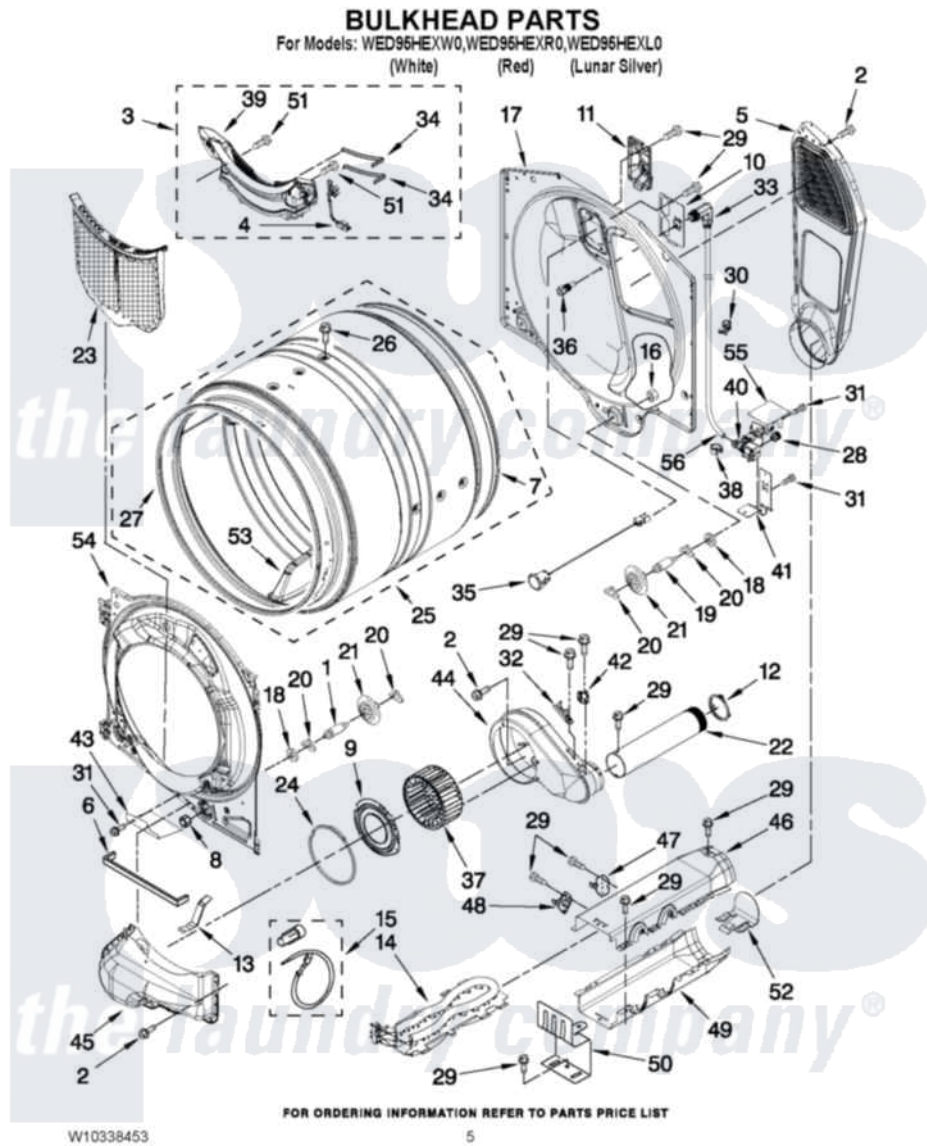

# Whirlpool WED95HEXW0 03 - BULKHEAD PARTS

Whirlpool Residential Whirlpool WED95HEXW0 Dryer Parts Parts Diagram 03 - BULKHEAD PARTS  
Click on the part number to view part

Item	Original Part Number	Replaced By	Status	Part Description
1	8575324	<a href="#">W10359271</a>		Shaft, Drum Roller Threads
2	3390647	<a href="#">488729</a>		Screw
3	W10211902	<a href="#">W10219012</a>		Outlet, Grille And Housing Assembly
4	<a href="#">W10298258</a>			Harness, Sensor
5	697354	<a href="#">3387911</a>		Duct-Air
6	<a href="#">W10211950</a>			Seal, Outlet Housing
7	697694	<a href="#">280114</a>		Seal
8	3934666	<a href="#">W10080210</a>		Nut, 3/8 X 16
9	<a href="#">W10211901</a>			Collar Assembly
10	<a href="#">W10249422</a>			Nozzle, Bracket Rear
11	<a href="#">W10208422</a>			Rear Deflector
12	<a href="#">W10344699</a>			Collar, Duct
13	<a href="#">W10306123</a>			Clip, Lint Duct
14	<a href="#">8544772</a>			Heater Element
15	<a href="#">279457</a>			Wire Kit, Terminal
16	W10001120	<a href="#">W10080190</a>		Nut, 3/8-16