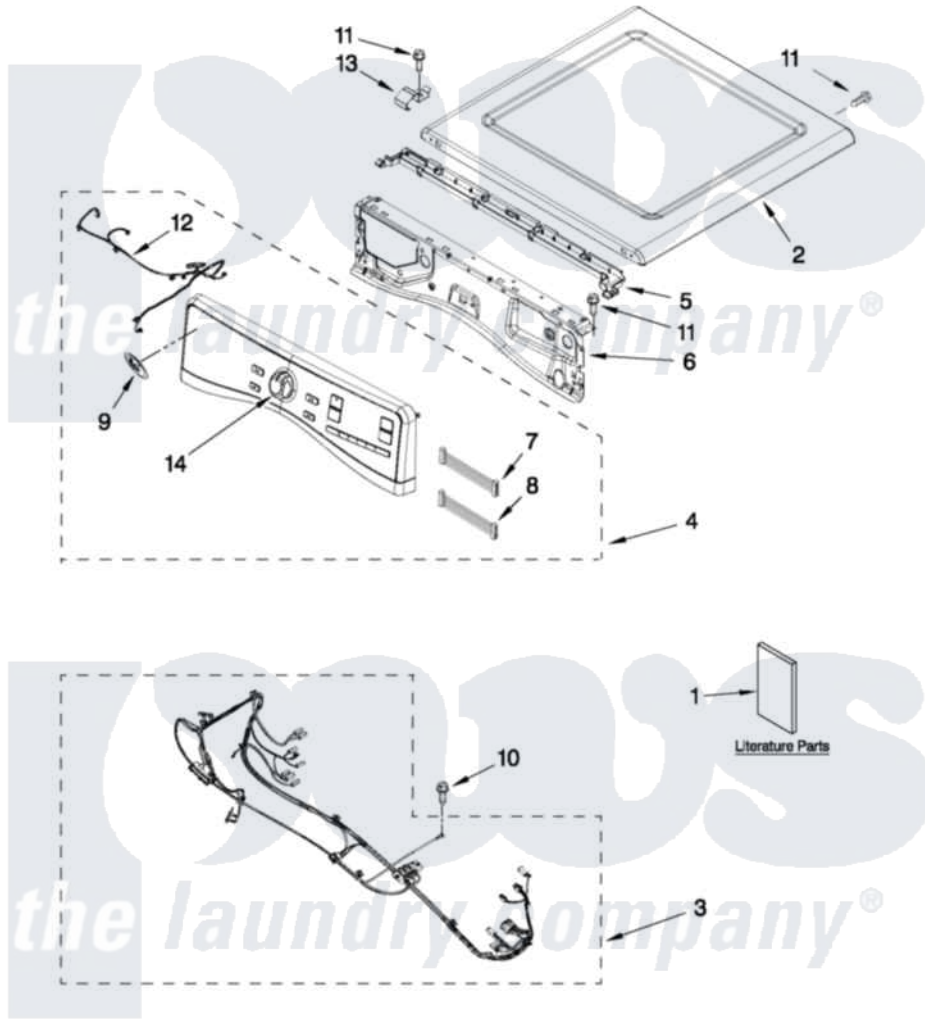

Whirlpool WED95HEXW2 01 - TOP AND CONSOLE PARTS

TOP AND CONSOLE PARTS

For Models: WED95HEXW2, WED95HEXL2
(White) (Lunar Silver)

27" ELECTRIC DRYER

FOR ORDERING INFORMATION REFER TO PARTS PRICE LIST

4-12 Litho in U.S.A. (GG) (psw)

1

Part No. W10503818 Rev. A

Whirlpool [Residential Whirlpool WED95HEXW2 Dryer Parts](#) Parts Diagram 01 - TOP AND CONSOLE PARTS

[Click on the part number to view part](#)

Item	Original Part Number	Replaced By	Status	Part Description
1	W10305730		Not Available	USE & CARE GUIDE (ENGLISH)
"	W10420005		Not Available	TECH SHEET
"	W10423118		Not Available	INSTALLATION, INSTRUCTION
2	W10208383			Top
"	W10316282			Top
3	W10441589			Harness, Main
4	W10464685			Panel, Console Assembly
"	W10464686			Panel, Console Assembly
5	W10317570			Water Channel
6	W10208198			Bracket, Console
7	W10267937			Harness, Jumper
8	W10267938			Harness, UI Jumper
9	W10117943	8303811		Badge, Assembly
10	693995			Screw, Hex Head
11	3390647	488729		Screw

12	W10450060	Not Available	CABLE, USER INTERFACE
13	W10317566		Spring, Clip Water Channel
14	W10251394		Assembly, Knob White And Silver Models