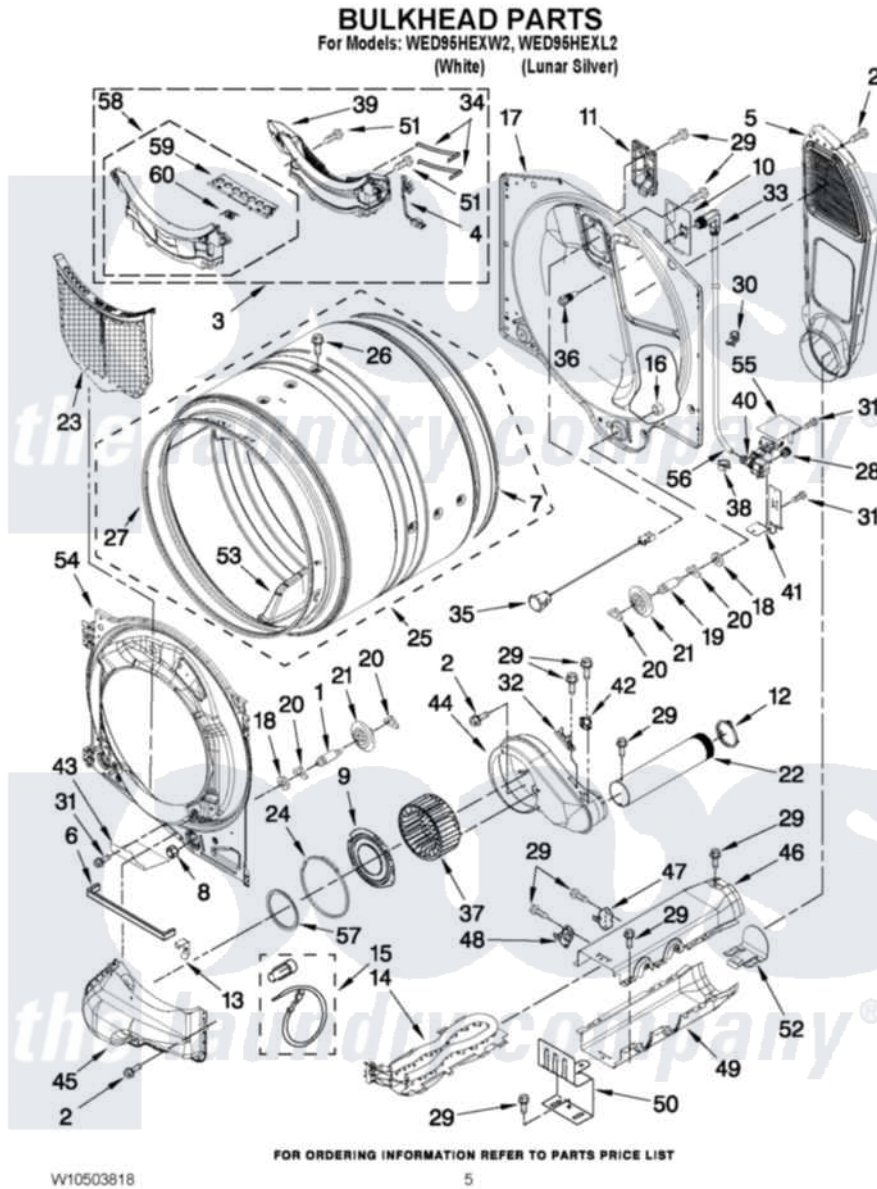

Whirlpool WED95HEXW2 03 - BULKHEAD PARTS

Whirlpool Residential Whirlpool WED95HEXW2 Dryer Parts Parts Diagram 03 - BULKHEAD PARTS
Click on the part number to view part

Item	Original Part Number	Replaced By	Status	Part Description
1	W10359271			Shaft, Drum Roller Threads
2	3390647	488729		Screw
3	W10219012			Outlet, Grille And Housing Assembly
4	W10298258			Harness, Sensor
5	697354	3387911		Duct-Air
6	W10211950			Seal, Outlet Housing
7	697694	280114		Seal
8	3934666	W10080210		Nut, 3/8 X 16
9	W10211901			Collar Assembly
10	W10249422			Nozzle, Bracket Rear
11	W10208422			Rear Deflector
12	W10344699			Collar, Duct
13	W10414388			Clip, Spring
14	8544772			Heater Element
15	279457			Wire Kit, Terminal
16	W10001120	W10080190		Nut, 3/8-16