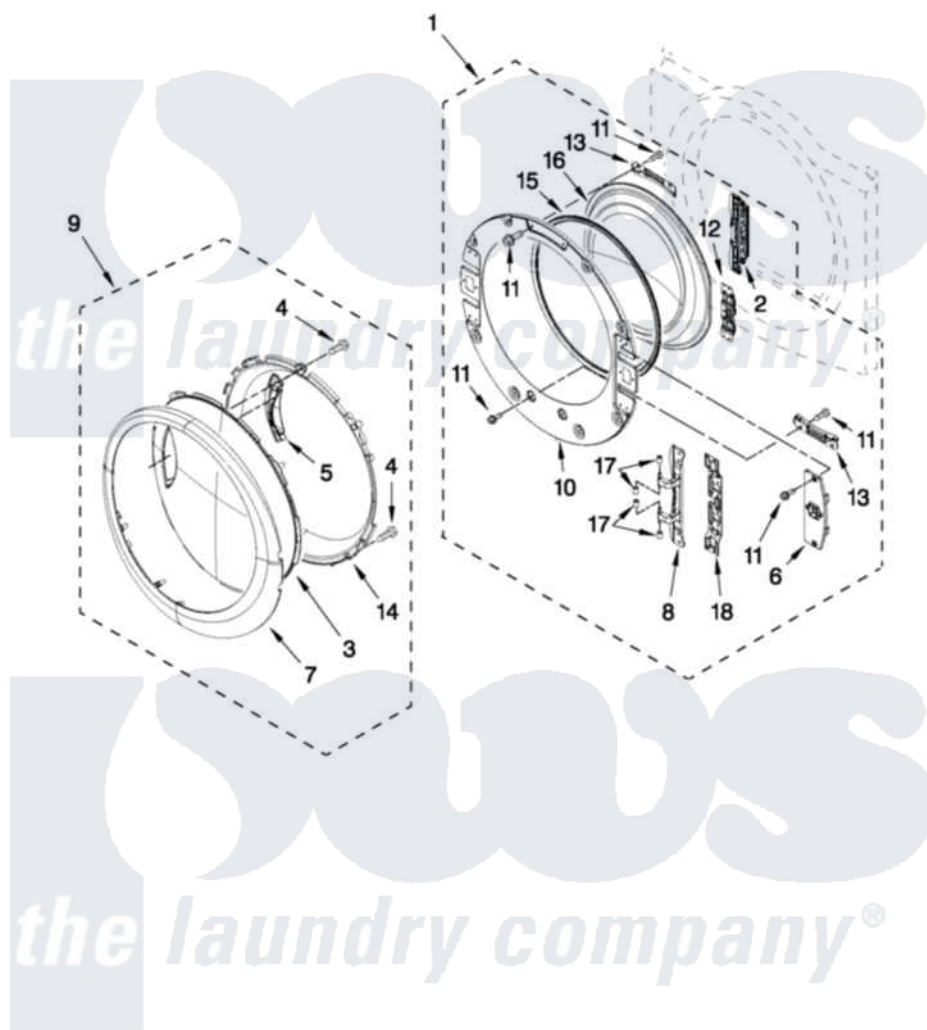

Whirlpool WED95HEXW2 04 - DOOR PARTS

DOOR PARTS For Models: WED95HEXW2, WED95HEXL2 (White) (Lunar Silver)

FOR ORDERING INFORMATION REFER TO PARTS PRICE LIST

W10503818

7

Whirlpool [Residential Whirlpool WED95HEXW2 Dryer Parts](#) Parts Diagram 04 - DOOR PARTS
Click on the part number to view part

Item	Original Part Number	Replaced By	Status	Part Description
1	W10208266			Door, Inner Assembly
2	W10208414			Door Hinge Assembly
3	W10208270			Door, Outer Screen
4	9742177			Screw, 8-18 X .625
5	W10208411			Handle, Door
6	W10208413			Cover, Door Switch
7	W10208271			Door, Trim Ring
8	W10208415			Hinge Base
9	W10208268			Door Assembly (Outer) (Include Items, (3, 4, 5, 7 And 14)
10	W10267837			Door, Inner Assembly
11	W10288126			Screw, 10-32 X 1/2
12	W10208254			Door Inner Screw, 10-32 X 1/2
13	W10208252			Bracket, Glass
14	W10208269			Frame, Door Front Support
15	W10329710			Door Catch Assembly

16 [W10208417](#)

Window Inner Door

17 [W10208398](#)

Cap, Hinge

18 [W10208419](#)

Plate, Hinge Retainer