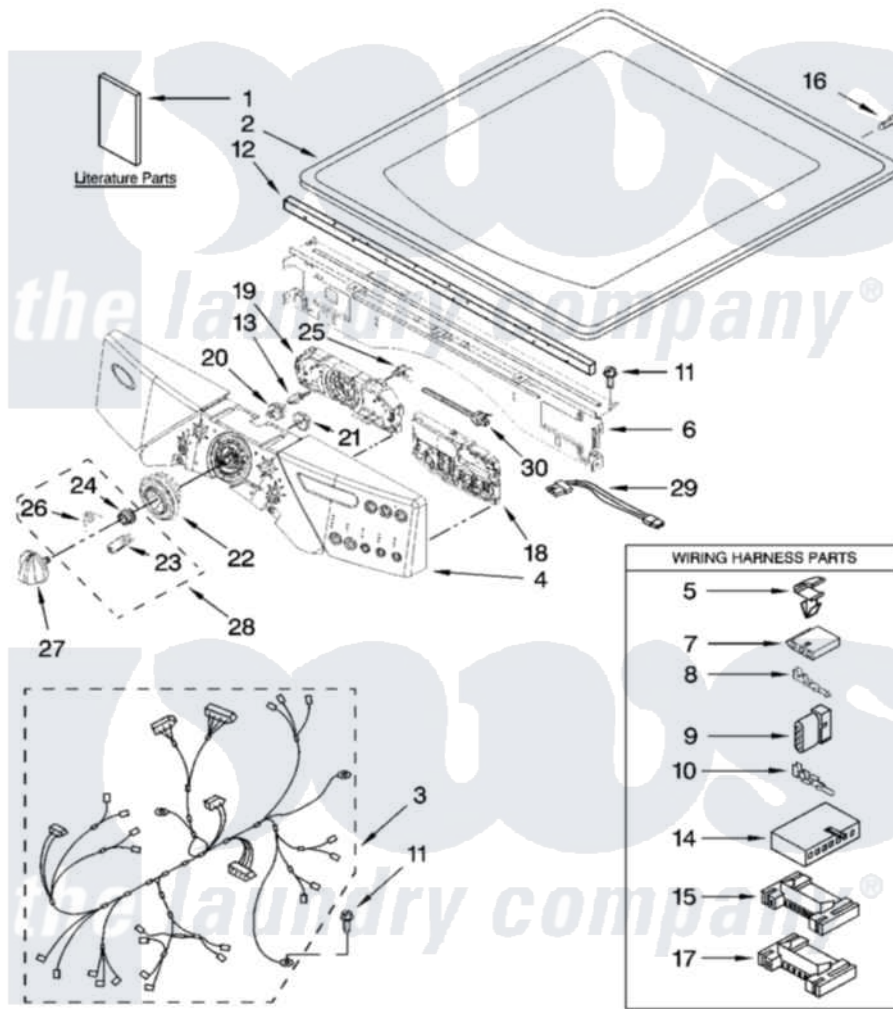

Whirlpool WED9600SU0 01 - TOP AND CONSOLE PARTS

TOP AND CONSOLE PARTS

For Model: WED9600SU0
(Ultimate Silver)

ELECTRIC DRYER

2-07 Litho in U.S.A.(LT)

1

Part No. W10117787 Rev. A

Whirlpool Residential Whirlpool WED9600SU0 Dryer Parts Parts Diagram 01 - TOP AND CONSOLE PARTS

Click on the part number to view part

Item	Original Part Number	Replaced By	Status	Part Description
1	W10110850		Not Available	Use & Care Guide
"	W10110638		Not Available	Tech Sheet
"	W10111226		Not Available	Guide, Quick Start
2	W10114785			Top
3	8579739			Harness, Main
4	W10116697			Panel, Console
5	3394427			Clip-Harness
6	W10006840	W10215656		Bracket, Console
7	353424			Plug, Terminal
8	94614			Terminal
9	3936144			Do-It-Yourself Repair Manuals
10	94613	596797		Terminal
11	3390647	488729		Screw
12	W10112267			Foam-Seal Control Bracket
13	W10030070	W10012480		Kit
14	3936150			Connector, 7-Circuit

15	3395683		Receptacle, Multi-Terminal
16	8281225		Screw, 8-18 X 1/2
17	2203186		Connector, 5-Circuit
18	W10031430	W10294629	Kit
19	W10048210	W10121375	User Interface
20	W10012430		Encoder, Wheel Kit.
21	W10012440		Retainer-Snap
22	W10012410		Knob, Light Ring
23	W10012810	280230	Encoder, Wheel Kit.
24	W10012460	280230	Encoder, Wheel Kit.
25	W10112268		Clip-Harness
26	W10012820	280230	Encoder, Wheel Kit.
27	W10116704		Knob, Control
28	280230		Encoder, Wheel Kit.
29	W10095960		Harness, Communication
30	3391018		Tie Cable