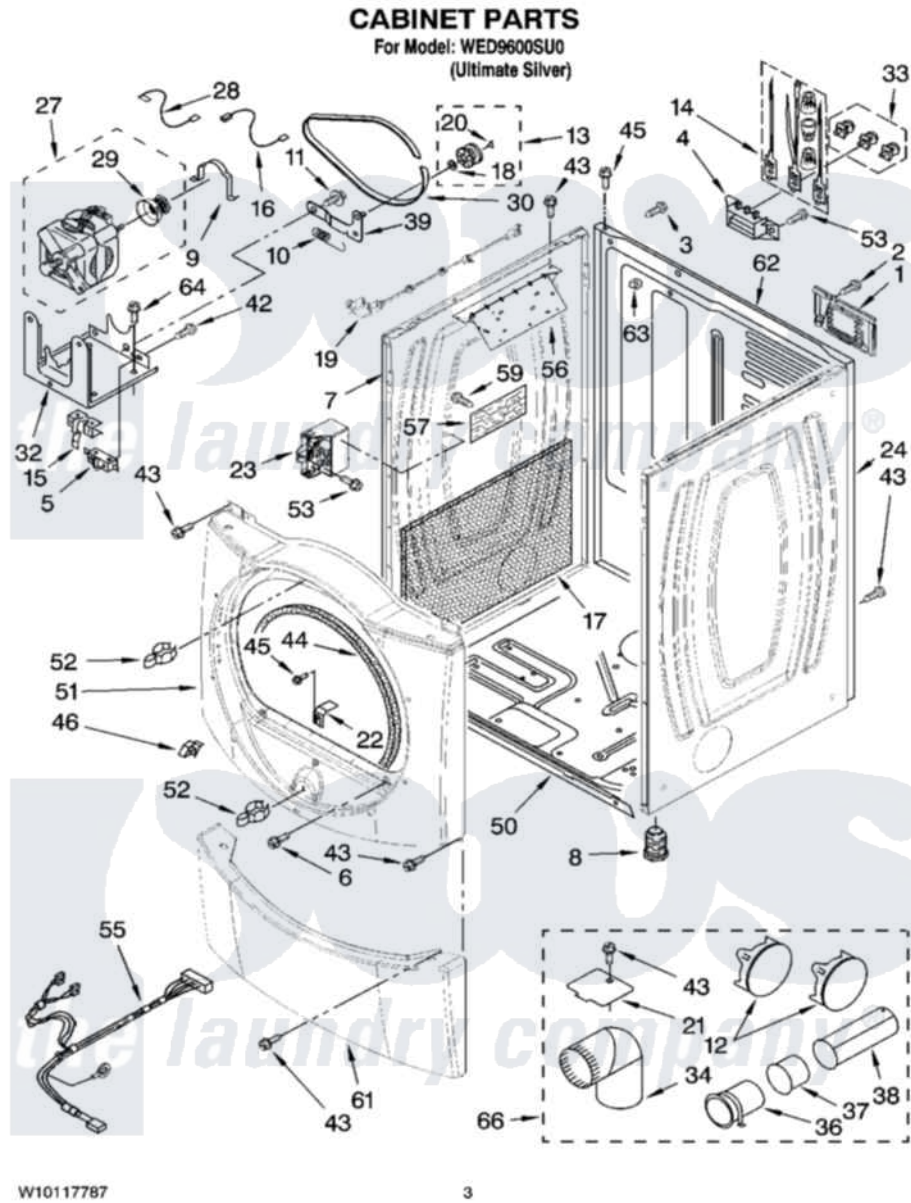

Whirlpool WED9600SU0 02 - CABINET PARTS

W10117787

3

Whirlpool [Residential Whirlpool WED9600SU0 Dryer Parts](#) Parts Diagram 02 - CABINET PARTS
Click on the part number to view part

Item	Original Part Number	Replaced By	Status	Part Description
1	8576583	W10119283		Cover, Terminal Block
2	3390814	90767		Screw, 8A X 3/8 HeX Washer Head Tapping
3	697776	4331106		Screw, No.10-32 X 7/16
4	3397659			Block, Terminal
5	3394881	279782		Switch-Lid
6	3357011	308685		Side Trim)
7	W10095440	W10117286		Panel
8	3392100	49621		Feet-Leveling
"	279810			Foot-Optional
9	660658			Clamp, Motor Mounting 343481 685441
10	3387374			Spring, Idler
11	3389420			Retainer-Idler 1/4-20 X 1/16
12	697750	W10470674		Dryer Exhaust Kit
"	3388309	W10470674		Dryer Exhaust Kit
"	3388311			Plug, Multivent