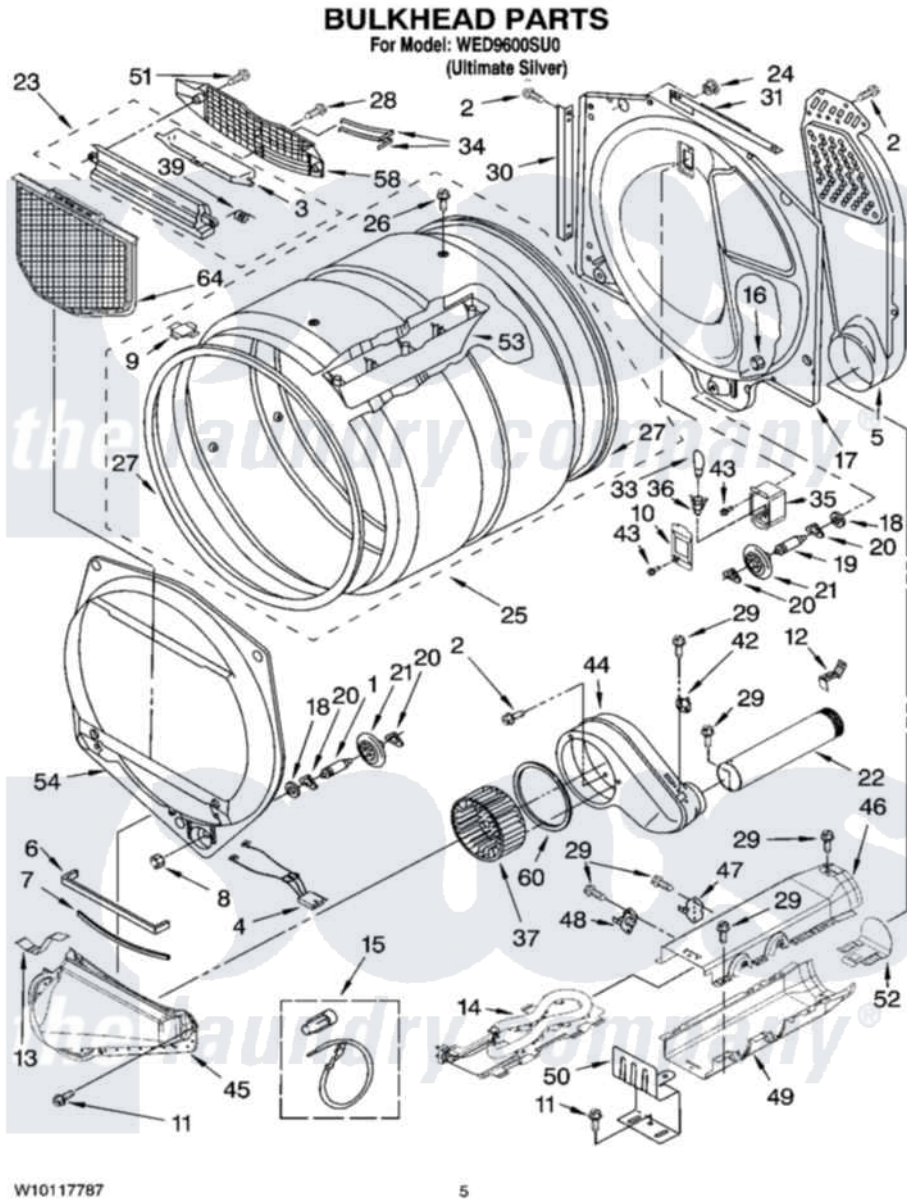

Whirlpool WED9600SU0 03 - BULKHEAD PARTS

Whirlpool [Residential Whirlpool WED9600SU0 Dryer Parts](#) Parts Diagram 03 - BULKHEAD PARTS
Click on the part number to view part

Item	Original Part Number	Replaced By	Status	Part Description
1	8575324	W10359271		Shaft, Drum Roller Threads
2	3390647	488729		Screw
3	3394984	8563758		Door, Lint Screen
4	3406653			Harness, Sensor
5	697354	3387911		Duct-Air
6	697813			Seal, Outlet Housing
7	697814	697813		Seal, Outlet Housing
8	3934666	W10080210		Nut, 3/8 X 16
9	8066086			Plug, Drum Hole
10	3402841	8532165		Lens, Drum Light
11	489463			Screw, 8-18 X 1/16
12	8572105			Retainer, Toe Panel
13	8066208			Clip-Exhaust
14	8544771			Heater Element
15	279457			Wire Kit, Terminal
16	W10001120	W10080190		Nut, 3/8-16