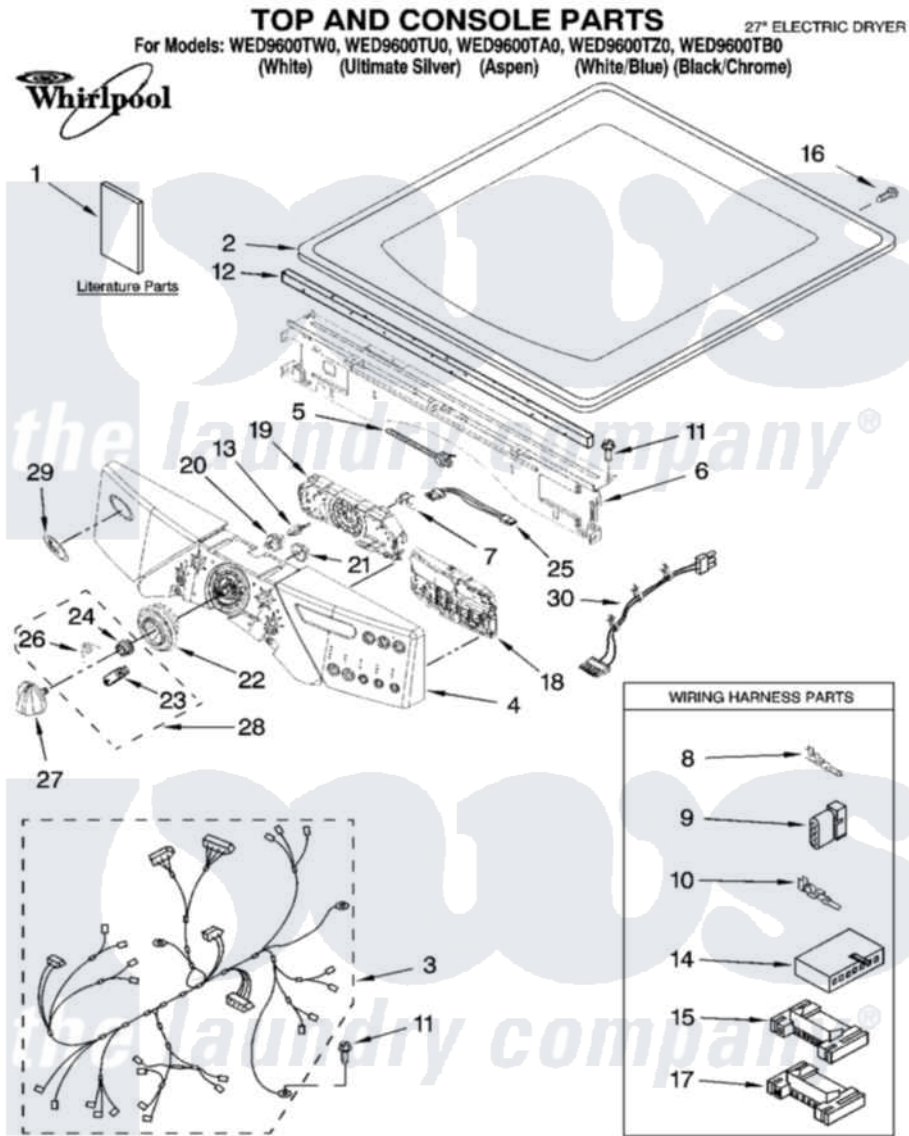

Whirlpool WED9600TB0 01 - TOP AND CONSOLE PARTS

9-07 Litho in U.S.A.(LT)

1

Part No. W10145263 Rev. A

Whirlpool [Residential Whirlpool WED9600TB0 Dryer Parts](#) Parts Diagram 01 - TOP AND CONSOLE PARTS

[Click on the part number to view part](#)

Item	Original Part Number	Replaced By	Status	Part Description
1	W10136968		Not Available	Use & Care Guide
"	W10143265		Not Available	Tech Sheet
"	W10139791		Not Available	Guide, Quick Start
"	W10134980		Not Available	Installation, Diagonostic Guide
"	W10139322		Not Available	TIP SHEET DRYER STEAM
2	8519251	W10117263		Top
"	W10114785			Top
"	W10140290			Top
"	8579997	W10192490		Top
3	W10110988			Harness, Main
4	W10153650			Panel, Console
"	W10153654		Not Available	Panel, Console (Includes Illus: 20,21,22,27,28 & 29) (Ultimate Silver)
"	W10153655			Panel, Console
"	W10153653			Panel, Console
"	W10153652			Panel, Console

5	3391018		Tie Cable
6	W10006840	W10215656	Bracket, Console
7	W10112268		Clip-Harness
8	94614		Terminal
9	3936144		Do-It-Yourself Repair Manuals
10	94613	596797	Terminal
11	3390647	488729	Screw
12	W10112267		Foam-Seal Control Bracket
13	W10030070	W10012480	Kit
14	3936150		Connector, 7-Circuit
15	3395683		Receptacle, Multi-Terminal
16	8281225		Screw, 8-18 X 1/2
17	2203186		Connector, 5-Circuit
18	W10110659	W10294708	Kit
19	W10110658		User Interface
20	W10012430		Encoder, Wheel Kit.
21	W10012440		Retainer-Snap
22	W10012410		Knob, Light Ring
23	W10012810	280230	Encoder, Wheel Kit.
24	W10012460	280230	Encoder, Wheel Kit.
25	W10095960		Harness, Communication
26	W10012820	280230	Encoder, Wheel Kit.
27	W10116702		Knob, Control
"	W10116704		Knob, Control
"	W10153663		Knob, Control
"	W10116706		Knob, Control
"	W10116705		Knob, Control
28	280230		Encoder, Wheel Kit.
29	W10117943	8303811	Badge, Assembly
30	W10110976		Cube, Cable