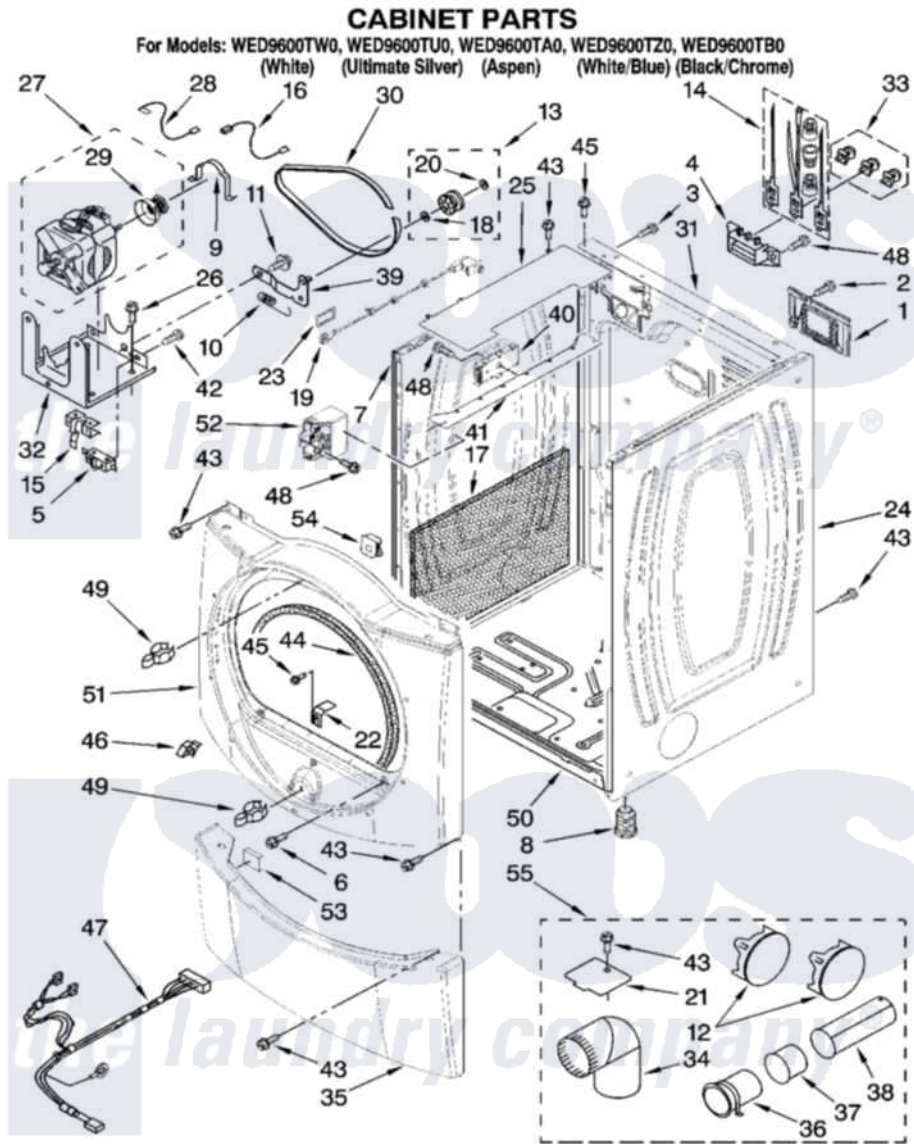

Whirlpool WED9600TB0 02 - CABINET PARTS

W10145263

3

Whirlpool [Residential Whirlpool WED9600TB0 Dryer Parts](#) Parts Diagram 02 - CABINET PARTS
Click on the part number to view part

Item	Original Part Number	Replaced By	Status	Part Description
1	8576583	W10119283		Cover, Terminal Block
2	3390814	90767		Screw, 8A X 3/8 HeX Washer Head Tapping
3	8533974	4331106		Screw, No.10-32 X 7/16
4	3397659			Block, Terminal
5	3394881	279782		Switch-Lid
6	3357011	308685		Side Trim)
7	W10138989	W10117272		Panel
"	W10138995	W10117286		Panel
"	W10138999	W10156768		Panel
"	W10138996	W10117282		Panel
8	3392100	49621		Feet-Leveling
"	279810			Foot-Optional
9	660658			Clamp, Motor Mounting 343481 685441
10	3387374			Spring, Idler
11	3389420			Retainer-Idler 1/4-20 X 1/16