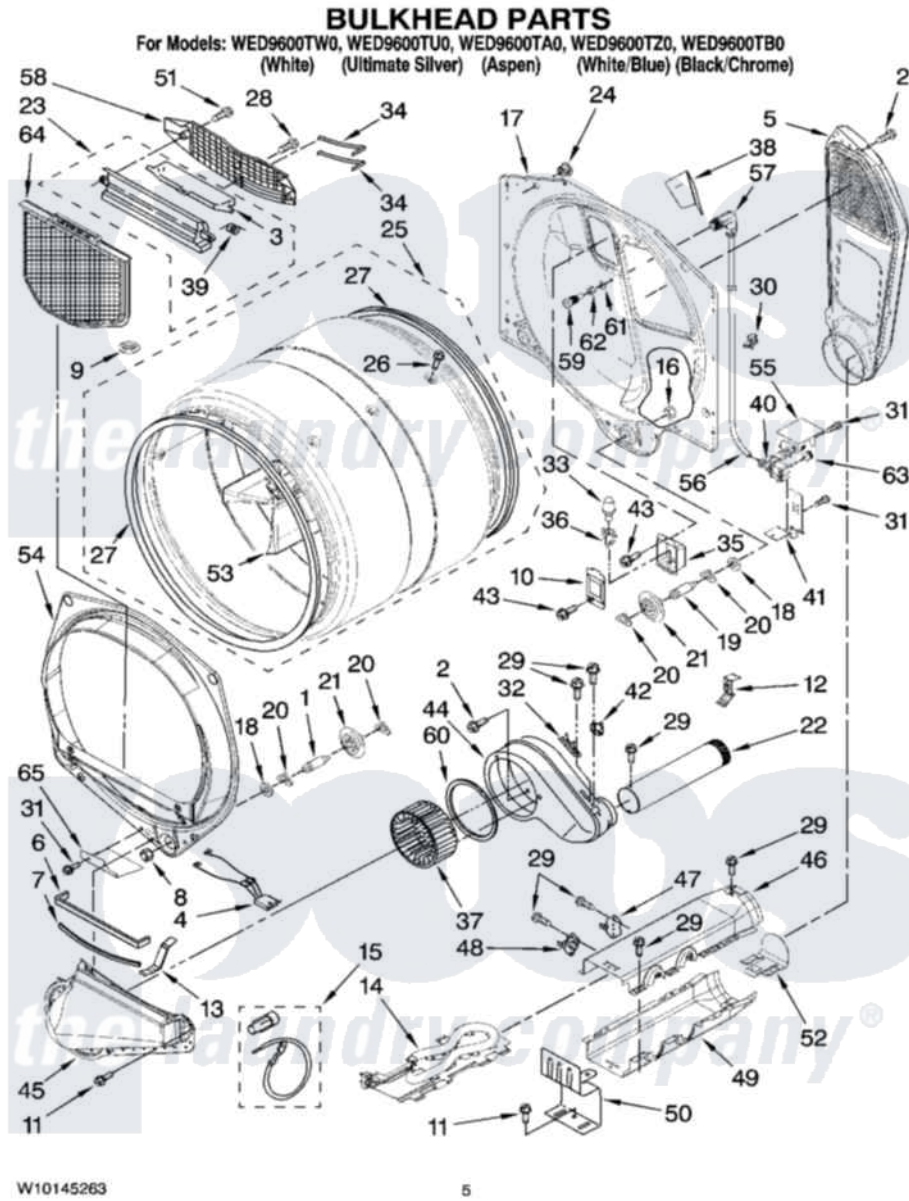

Whirlpool WED9600TB0 03 - BULKHEAD PARTS

Whirlpool [Residential Whirlpool WED9600TB0 Dryer Parts](#) Parts Diagram 03 - BULKHEAD PARTS
 Click on the part number to view part

Item	Original Part Number	Replaced By	Status	Part Description
1	8575324	W10359271		Shaft, Drum Roller Threads
2	3390647	488729		Screw
3	3394984	8563758		Door, Lint Screen
4	3406653			Harness, Sensor
5	697354	3387911		Duct-Air
6	697813			Seal, Outlet Housing
7	697814	697813		Seal, Outlet Housing
8	3934666	W10080210		Nut, 3/8 X 16
9	W10128544			Housing-Outlet
10	3402841	8532165		Lens, Drum Light
11	489463			Screw, 8-18 X 1/16
12	8572105			Retainer, Toe Panel
13	8066208			Clip-Exhaust
14	8544771			Heater Element
15	279457			Wire Kit, Terminal
16	W10001120	W10080190		Nut, 3/8-16