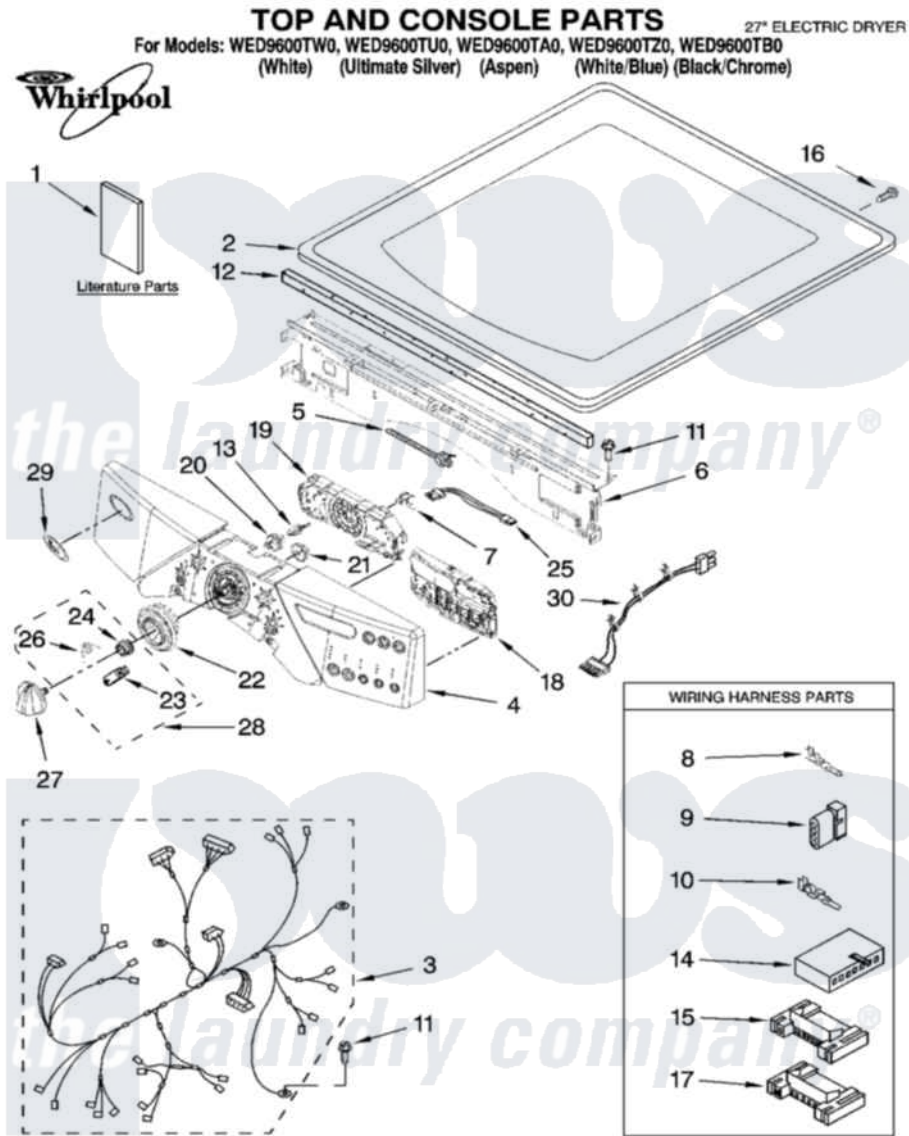

# Whirlpool WED9600TU0 01 - TOP AND CONSOLE PARTS

Whirlpool [Residential Whirlpool WED9600TU0 Dryer Parts](#) Parts Diagram 01 - TOP AND CONSOLE PARTS

[Click on the part number to view part](#)

Item	Original Part Number	Replaced By	Status	Part Description
1	W10136968		Not Available	Use & Care Guide
"	W10143265		Not Available	Tech Sheet
"	W10139791		Not Available	Guide, Quick Start
"	W10134980		Not Available	Installation, Diagnostic Guide
"	W10139322		Not Available	TIP SHEET DRYER STEAM
2	8519251	<a href="#">W10117263</a>		Top
"	<a href="#">W10114785</a>			Top
"	<a href="#">W10140290</a>			Top
"	8579997	<a href="#">W10192490</a>		Top
3	<a href="#">W10110988</a>			Harness, Main
4	<a href="#">W10153650</a>			Panel, Console
"	W10153654		Not Available	Panel, Console (Includes Illus: 20,21,22,27,28 & 29) (Ultimate Silver)
"	<a href="#">W10153655</a>			Panel, Console
"	<a href="#">W10153653</a>			Panel, Console
"	<a href="#">W10153652</a>			Panel, Console