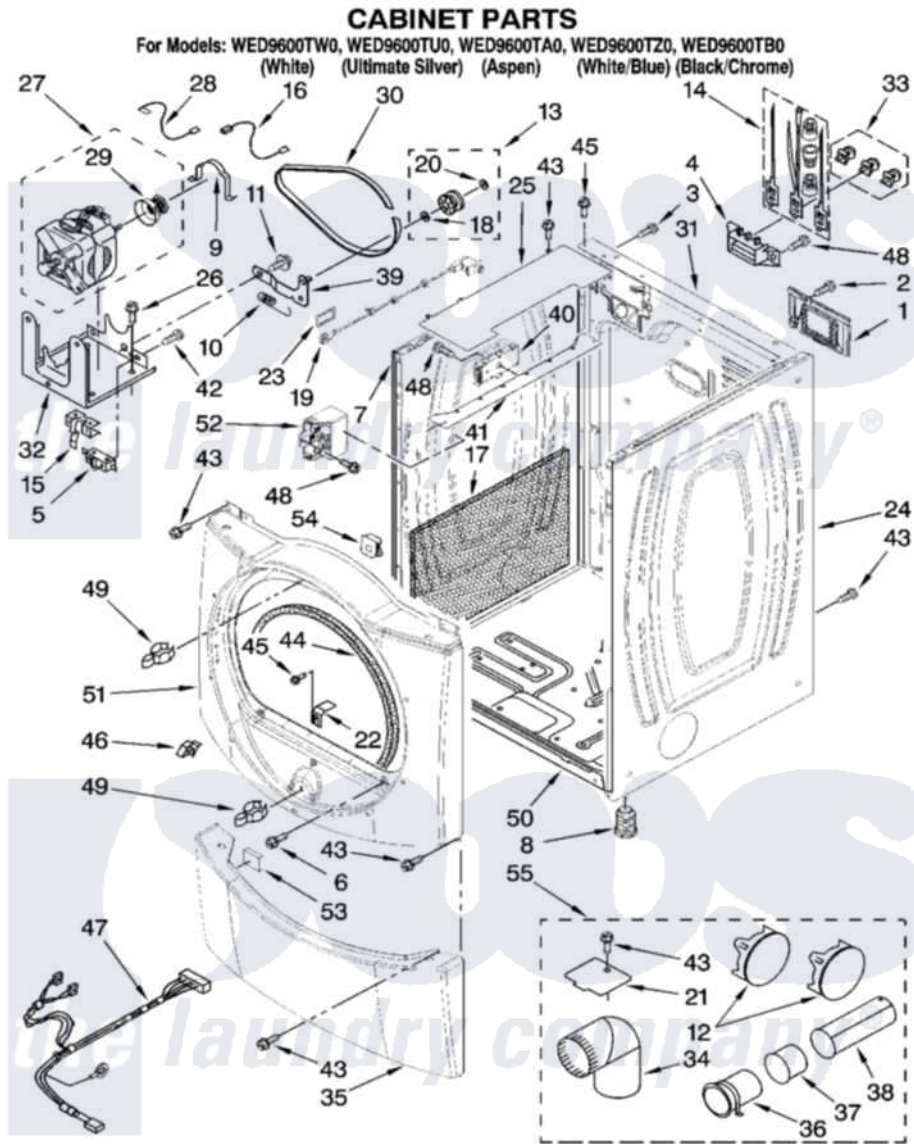

# Whirlpool WED9600TU0 02 - CABINET PARTS

W10145263

3

Whirlpool [Residential Whirlpool WED9600TU0 Dryer Parts](#) Parts Diagram 02 - CABINET PARTS  
Click on the part number to view part

Item	Original Part Number	Replaced By	Status	Part Description
1	8576583	<a href="#">W10119283</a>		Cover, Terminal Block
2	3390814	<a href="#">90767</a>		Screw, 8A X 3/8 HeX Washer Head Tapping
3	8533974	<a href="#">4331106</a>		Screw, No.10-32 X 7/16
4	<a href="#">3397659</a>			Block, Terminal
5	3394881	<a href="#">279782</a>		Switch-Lid
6	3357011	<a href="#">308685</a>		Side Trim )
7	W10138989	<a href="#">W10117272</a>		Panel
"	W10138995	<a href="#">W10117286</a>		Panel
"	W10138999	<a href="#">W10156768</a>		Panel
"	W10138996	<a href="#">W10117282</a>		Panel
8	3392100	<a href="#">49621</a>		Feet-Leveling
"	<a href="#">279810</a>			Foot-Optional
9	<a href="#">660658</a>			Clamp, Motor Mounting 343481 685441
10	<a href="#">3387374</a>			Spring, Idler
11	<a href="#">3389420</a>			Retainer-Idler 1/4-20 X 1/16