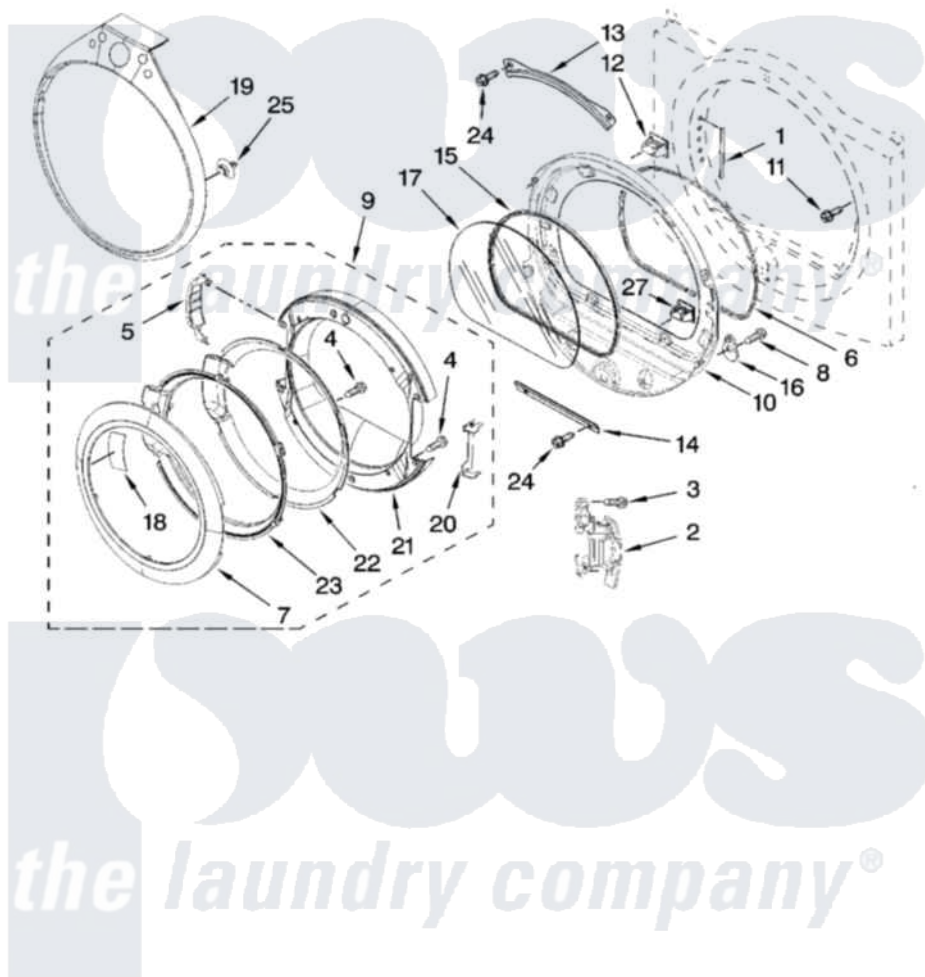

Whirlpool WED9600TU0 04 - DOOR PARTS, OPTIONAL PARTS (NOT INCLUDED)

DOOR PARTS

For Models: WED9600TW0, WED9600TU0, WED9600TA0, WED9600TZ0, WED9600TB0
(White) (Ultimate Silver) (Aspen) (White/Blue) (Black/Chrome)

W10145263

7

Whirlpool [Residential Whirlpool WED9600TU0 Dryer Parts](#) Parts Diagram 04 - DOOR PARTS, OPTIONAL PARTS (NOT INCLUDED)

[Click on the part number to view part](#)

Item	Original Part Number	Replaced By	Status	Part Description
1	W10085210			Label-Hinge Hole Cover Front Panel
2	W10139920			Door Hinge Assembly
3	W10017850	280203		Screw-Kit
4	9742177			Screw, 8-18 X .625
5	8578153	W10180119		Cover-Hinge, Stationary Cover Hinge
"	BLANK		Not Available	(Following Parts Not Included)
"	8578152	W10181197		Cover Hinge
6	W10139457			Seal-Door Handle, Ring Door
7	W10048070	8579502		Handle, Door
"	W10048010	8579496		HAndle, Ring And Pad Assembly
8	3393008	308685		Side Trim)
9	8579520	W10180115		Door Assembly
10	8578229			Door Assembly