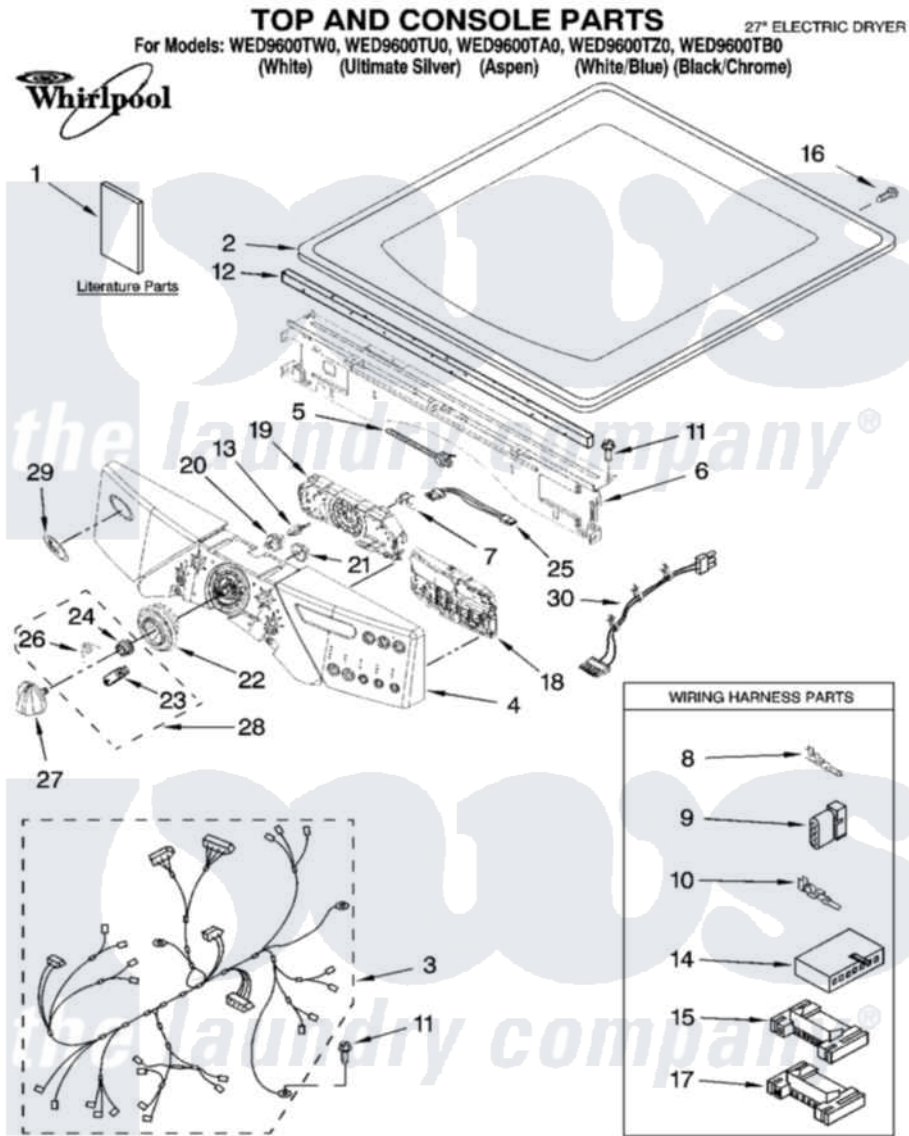

Whirlpool WED9600TW0 01 - TOP AND CONSOLE PARTS

Whirlpool Residential Whirlpool WED9600TW0 Dryer Parts Parts Diagram 01 - TOP AND CONSOLE PARTS
 Click on the part number to view part

Item	Original Part Number	Replaced By	Status	Part Description
1	W10136968		Not Available	Use & Care Guide
"	W10143265		Not Available	Tech Sheet
"	W10139791		Not Available	Guide, Quick Start
"	W10134980		Not Available	Installation, Diagnostic Guide
"	W10139322		Not Available	TIP SHEET DRYER STEAM
2	8519251	W10117263		Top
"	W10114785			Top
"	W10140290			Top
"	8579997	W10192490		Top
3	W10110988			Harness, Main
4	W10153650			Panel, Console
"	W10153654		Not Available	Panel, Console (Includes Illus: 20,21,22,27,28 & 29) (Ultimate Silver)
"	W10153655			Panel, Console
"	W10153653			Panel, Console
"	W10153652			Panel, Console

5	3391018		Tie Cable
6	W10006840	W10215656	Bracket, Console
7	W10112268		Clip-Harness
8	94614		Terminal
9	3936144		Do-It-Yourself Repair Manuals
10	94613	596797	Terminal
11	3390647	488729	Screw
12	W10112267		Foam-Seal Control Bracket
13	W10030070	W10012480	Kit
14	3936150		Connector, 7-Circuit
15	3395683		Receptacle, Multi-Terminal
16	8281225		Screw, 8-18 X 1/2
17	2203186		Connector, 5-Circuit
18	W10110659	W10294708	Kit
19	W10110658		User Interface
20	W10012430		Encoder, Wheel Kit.
21	W10012440		Retainer-Snap
22	W10012410		Knob, Light Ring
23	W10012810	280230	Encoder, Wheel Kit.
24	W10012460	280230	Encoder, Wheel Kit.
25	W10095960		Harness, Communication
26	W10012820	280230	Encoder, Wheel Kit.
27	W10116702		Knob, Control
"	W10116704		Knob, Control
"	W10153663		Knob, Control
"	W10116706		Knob, Control
"	W10116705		Knob, Control
28	280230		Encoder, Wheel Kit.
29	W10117943	8303811	Badge, Assembly
30	W10110976		Cube, Cable