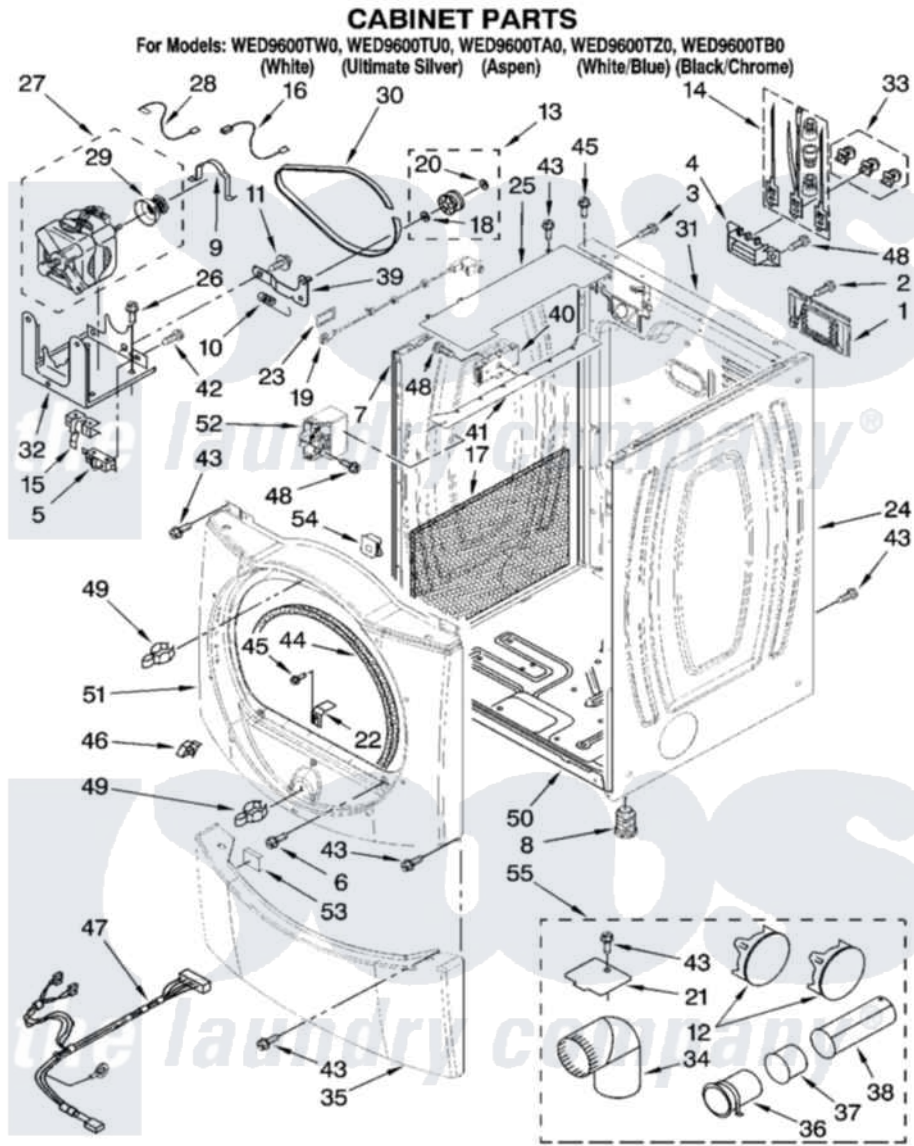

# Whirlpool WED9600TW0 02 - CABINET PARTS

W10145263

3

Whirlpool [Residential Whirlpool WED9600TW0 Dryer Parts](#) Parts Diagram 02 - CABINET PARTS  
Click on the part number to view part

Item	Original Part Number	Replaced By	Status	Part Description
1	8576583	<a href="#">W10119283</a>		Cover, Terminal Block
2	3390814	<a href="#">90767</a>		Screw, 8A X 3/8 HeX Washer Head Tapping
3	8533974	<a href="#">4331106</a>		Screw, No.10-32 X 7/16
4	<a href="#">3397659</a>			Block, Terminal
5	3394881	<a href="#">279782</a>		Switch-Lid
6	3357011	<a href="#">308685</a>		Side Trim )
7	W10138989	<a href="#">W10117272</a>		Panel
"	W10138995	<a href="#">W10117286</a>		Panel
"	W10138999	<a href="#">W10156768</a>		Panel
"	W10138996	<a href="#">W10117282</a>		Panel
8	3392100	<a href="#">49621</a>		Feet-Leveling
"	<a href="#">279810</a>			Foot-Optional
9	<a href="#">660658</a>			Clamp, Motor Mounting 343481 685441
10	<a href="#">3387374</a>			Spring, Idler
11	<a href="#">3389420</a>			Retainer-Idler 1/4-20 X 1/16